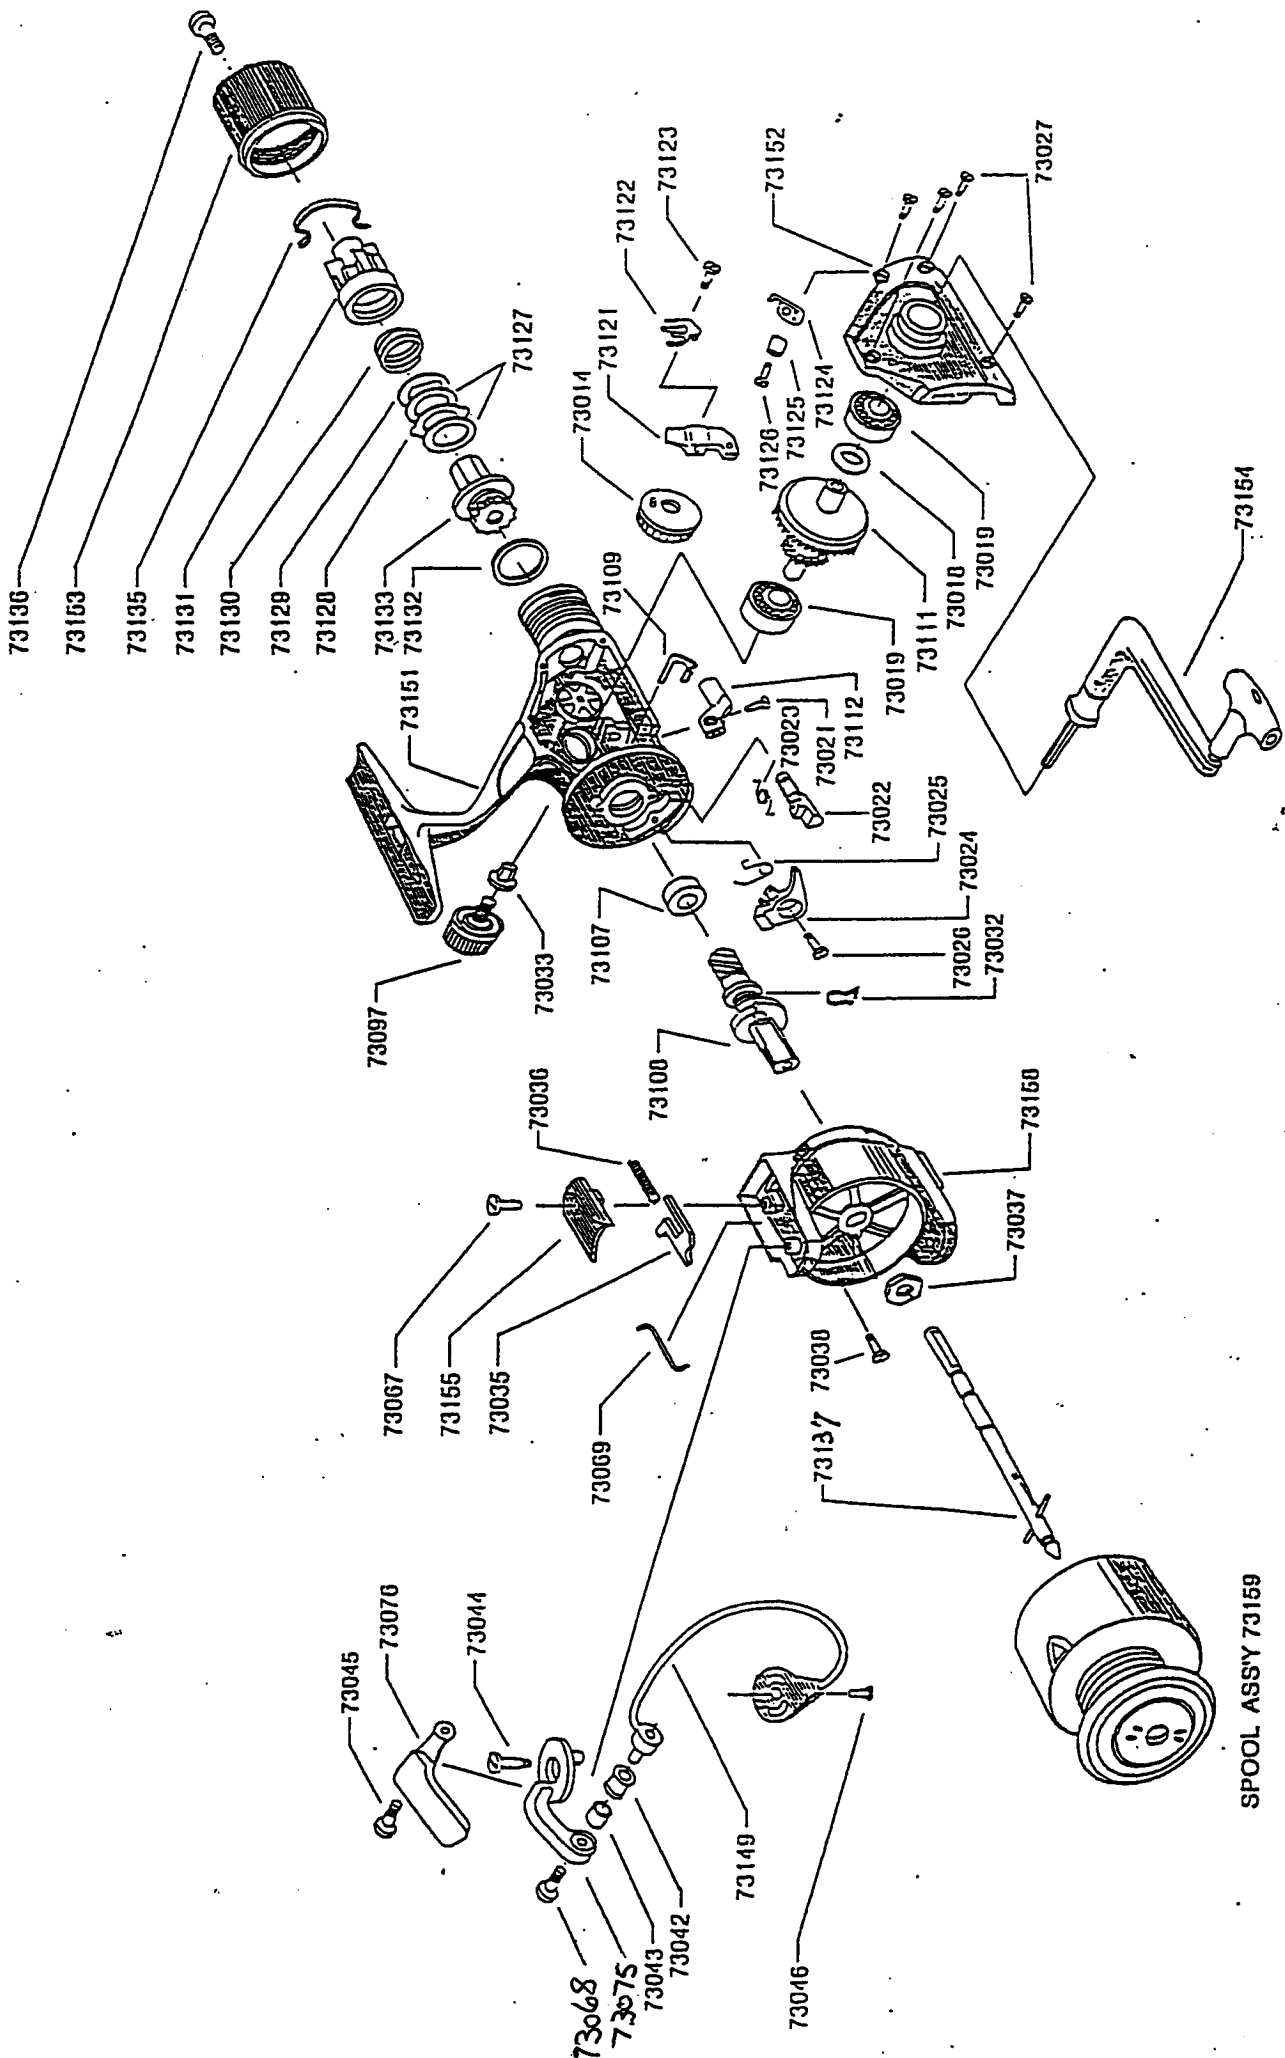

ACCU BALANCE ES300RD

SPOOL ASSY 73159