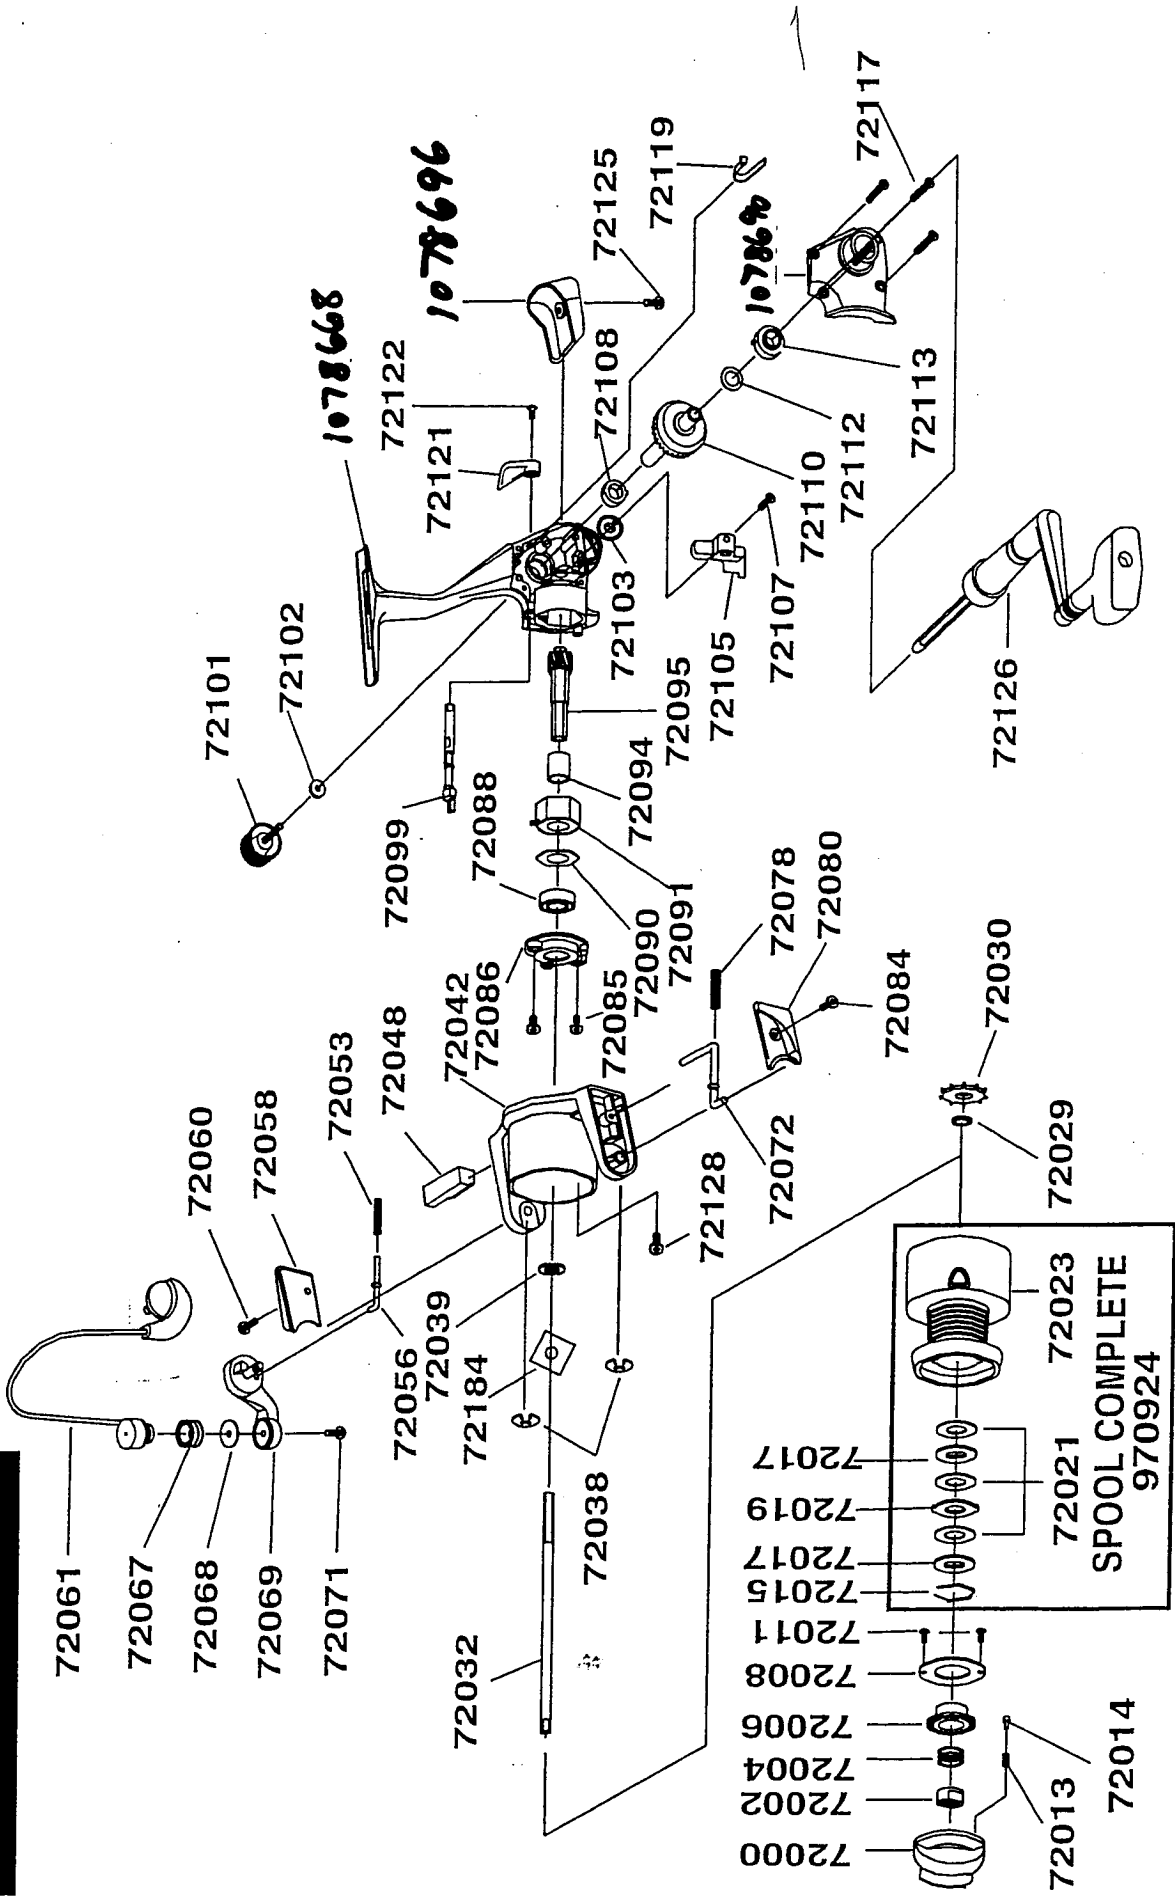

AGENDA

Please specify reel model and part number when ordering parts.

33

Cardinal AG1F 00

New style - Body SHAPE by Body cap.
Bulges out old style is straight