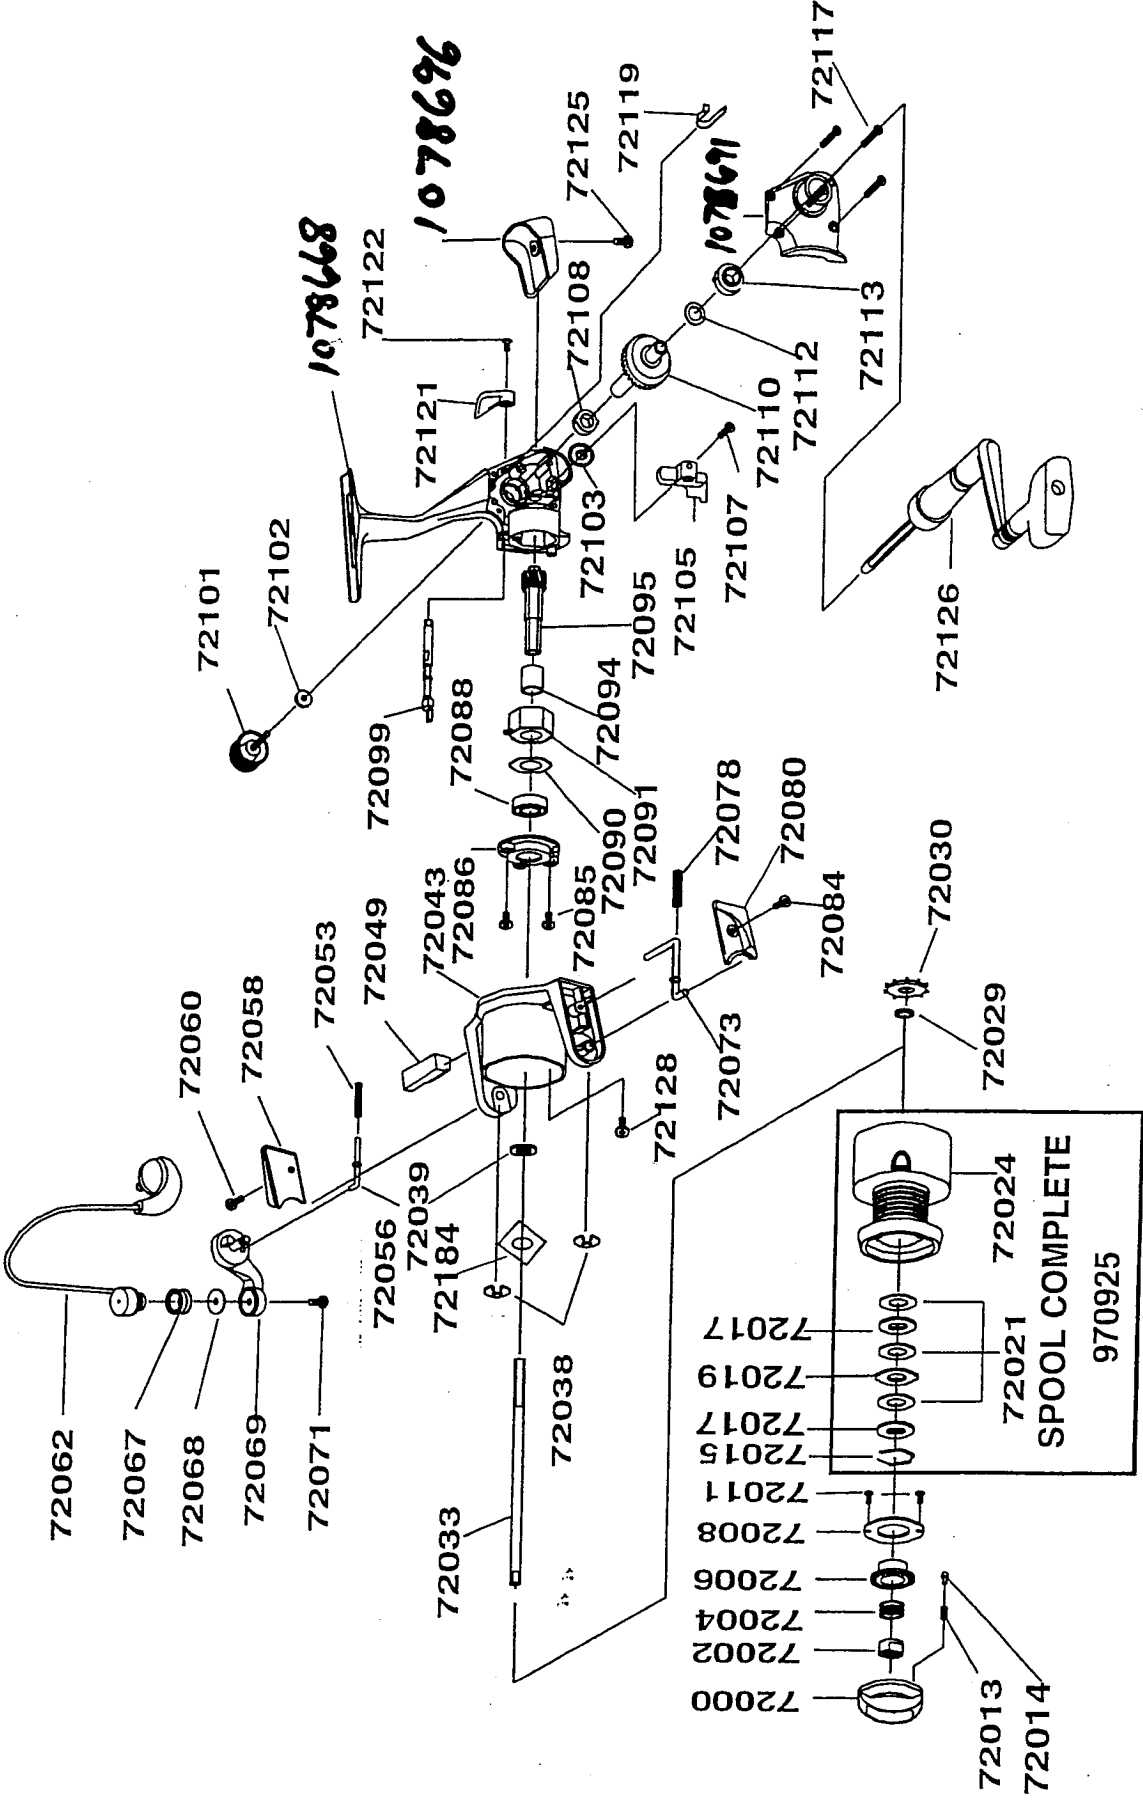

AGENDA

Please specify reel model and part number when ordering parts.

34

Cardinal AG2F 00

New Style - Body Shape by Bodycup
 Bulges out old style is straight cut.