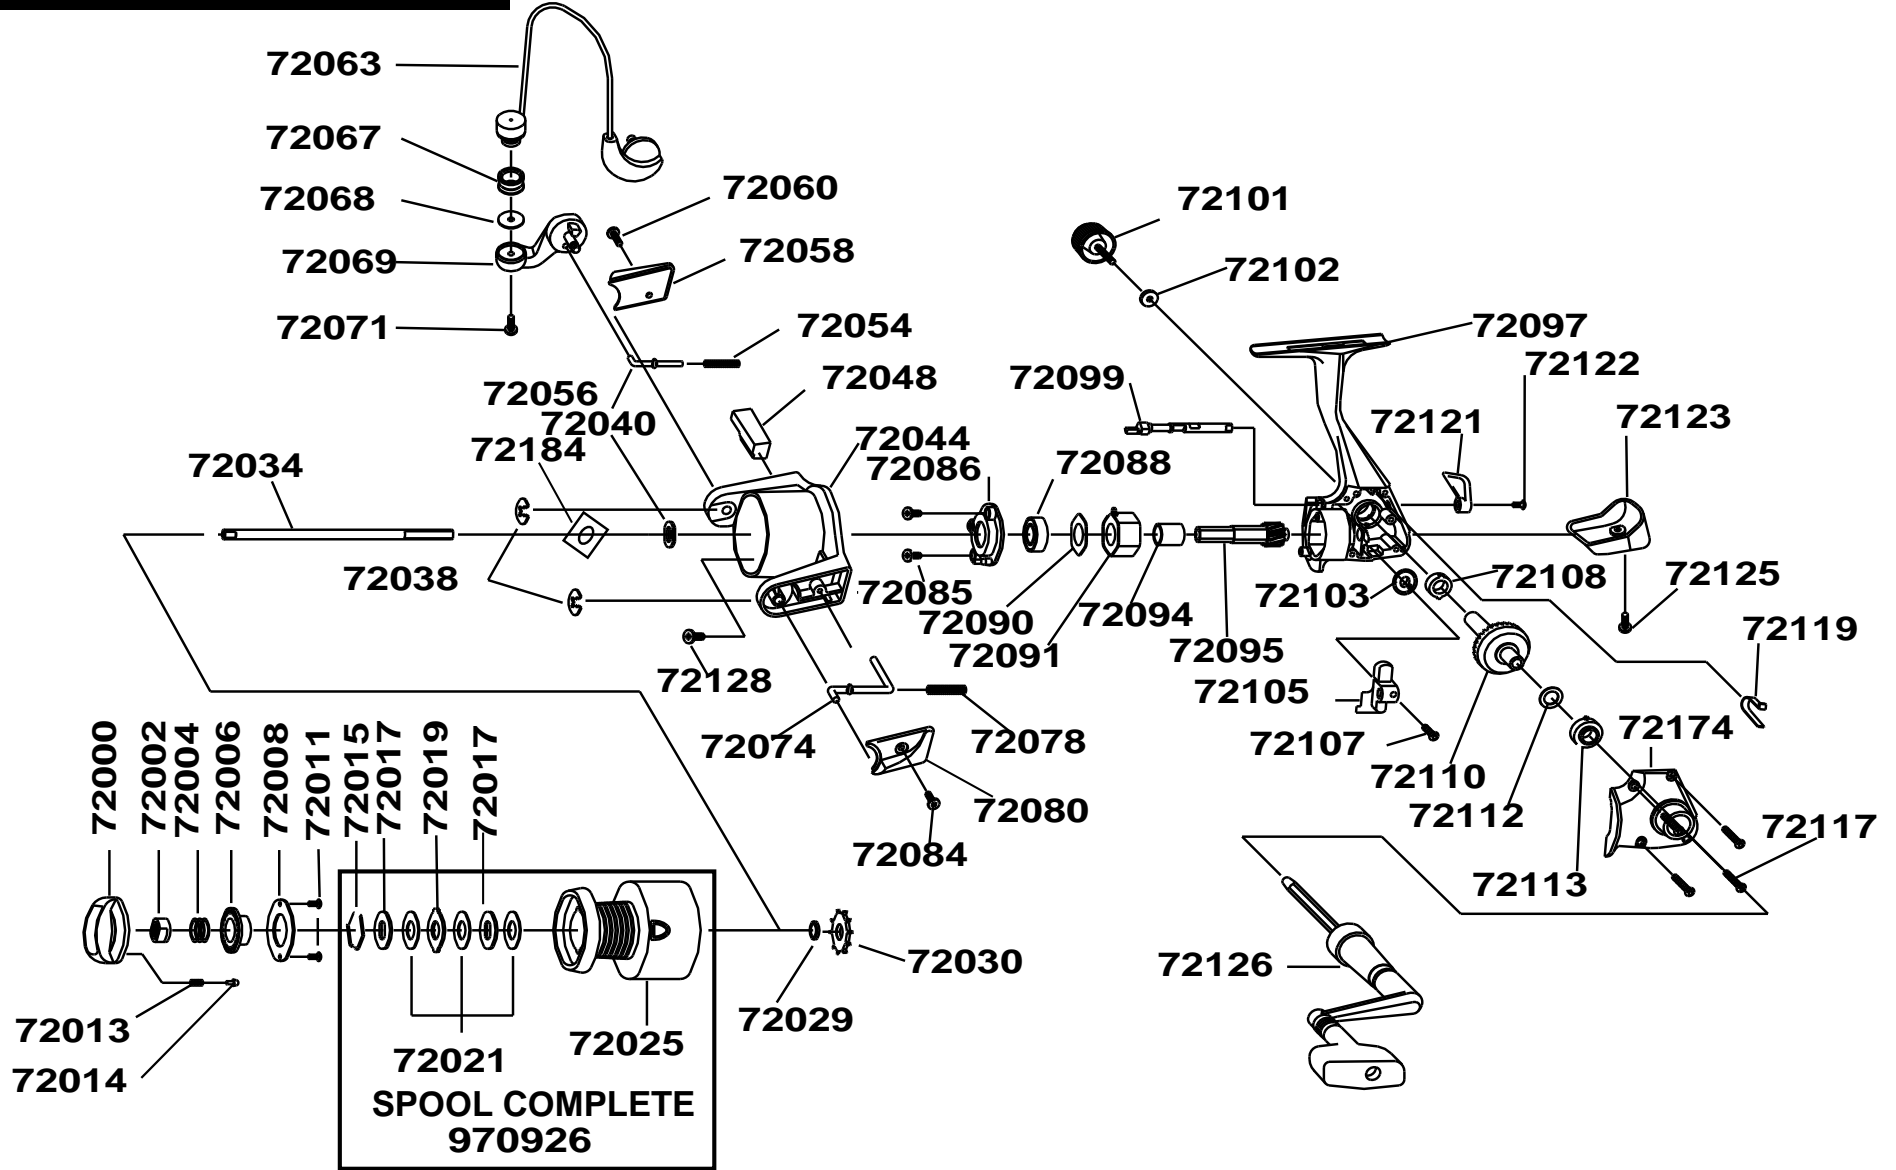

AGENDA

Please specify reel model and part number when ordering parts.

Cardinal AG3F 00

755086

34-15110-0