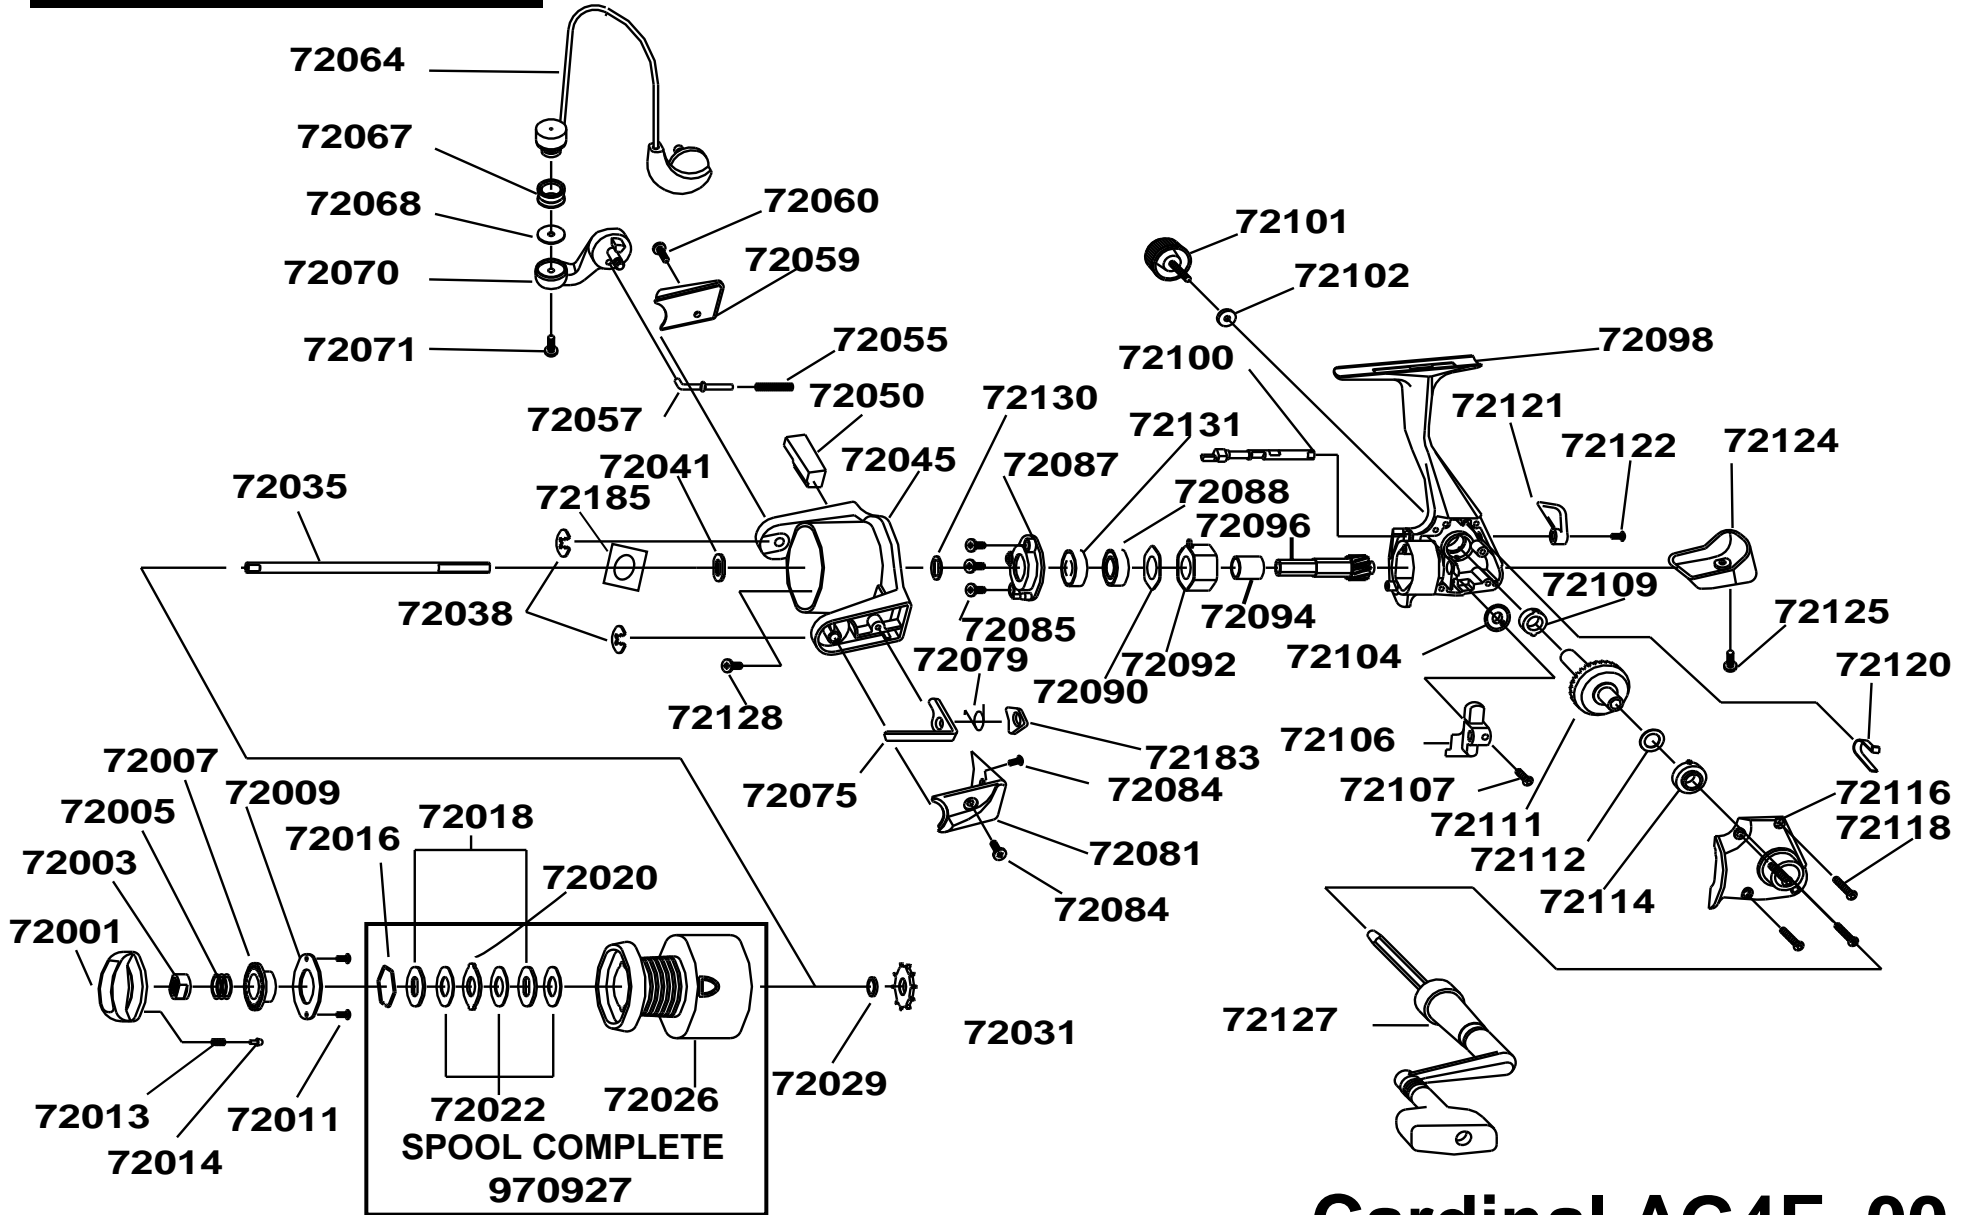

AGENDA

Please specify reel model and part number when ordering parts.

Cardinal AG4F 00
755093 34-15111-0