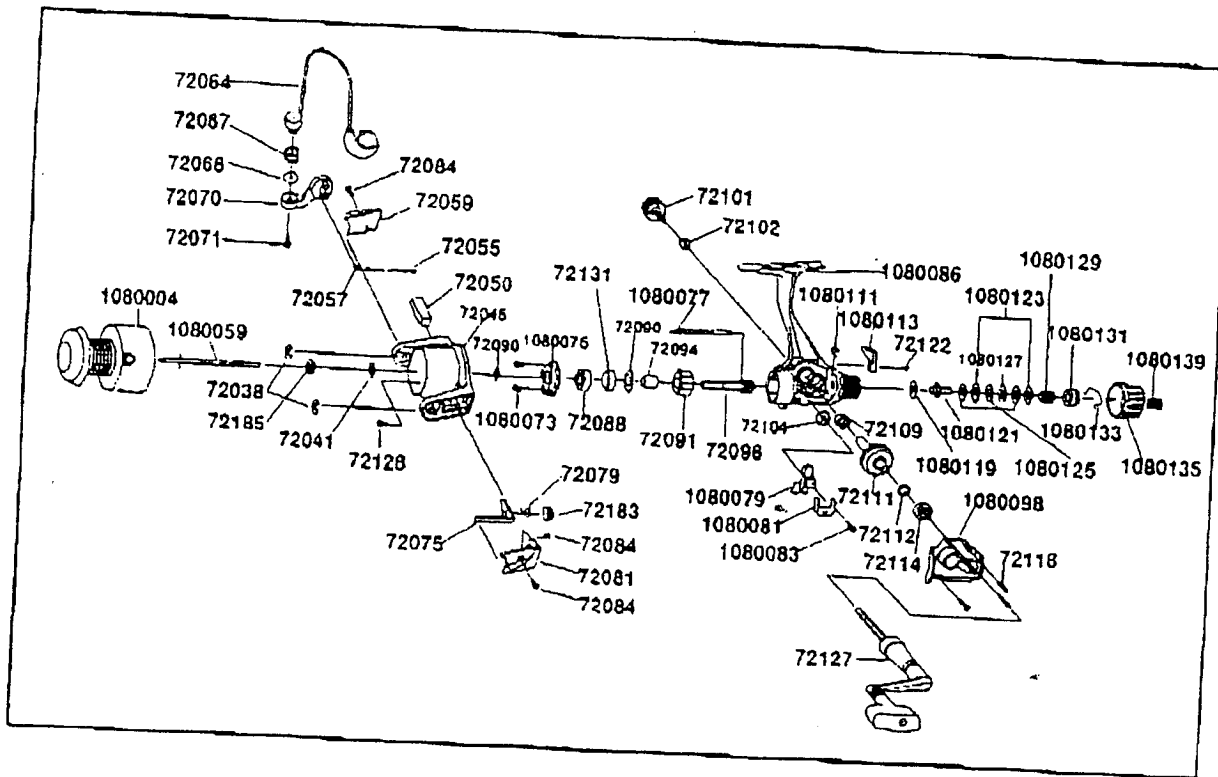

# PART LIST

| PART NO | PART NAME              | PART NO | PART NAME              | PART NO | PART NAME            |
|---------|------------------------|---------|------------------------|---------|----------------------|
| 1080004 | SPool assy             | 72067   | Line roller            | 1080111 | Stoper lever spring  |
| 1080059 | Main shaft             | 72064   | Bail assy              | 72102   | Handle sc. cap.wshr. |
| 72038   | E-Clip                 | 72071   | Bail screw             | 72101   | Handle sc. cap       |
| 72185   | Roter-nut              | 1080073 | Bearing plate screw    | 1080113 | Stoper lever         |
| 72041   | Roter D washer         | 1080075 | Bearing plate          | 72122   | Stoper lever sc.     |
| 72128   | Roter nut lock screw   | 72088   | Ball bearing           | 1080119 | Drag "E"washer       |
| 72045   | Roter                  | 72096   | Pinion gear            | 1080121 | Metal                |
| 72075   | Kick lever             | 1080077 | Tail shaft             | 1080123 | Drag "A"washer       |
| 72079   | Kick lever spring      | 72104   | O/S gear               | 1080125 | Drag "B"washer       |
| 72183   | Kick lever plate       | 1080079 | O/S slider             | 1080127 | Drag "D"washer       |
| 72084   | Kick lever screw       | 1080081 | O/S slider retainer    | 1080129 | Drag spring          |
| 72084   | Kick lever cover screw | 1080083 | O/S slider screw       | 1080131 | Drag nut             |
| 72081   | Kick lever cover       | 1080086 | Body                   | 1080133 | Back claw spring     |
| 72050   | Roter balance          | 72109   | Body bushing           | 1080135 | Rear drag cap        |
| 72057   | Bail spring shaft      | 72111   | Drive gear             | 1080139 | Rear drag cap sc.    |
| 72055   | Bail spring            | 72112   | Adj washer             | 72091   | One way clutch       |
| 72059   | Bail spring cover      | 72114   | Body cvr. ball bearing | 72094   | One way clutch bush  |
| 72084   | Bail sp. cvr. sc.      | 1080098 | Body cover             | 72090   | Bearing washer       |
| 72070   | Arm lever              | 72118   | Body cvr. sc.          | 72131   | B/Bearing bush       |
| 72068   | Ball washer            | 72127   | Handle assy            |         |                      |