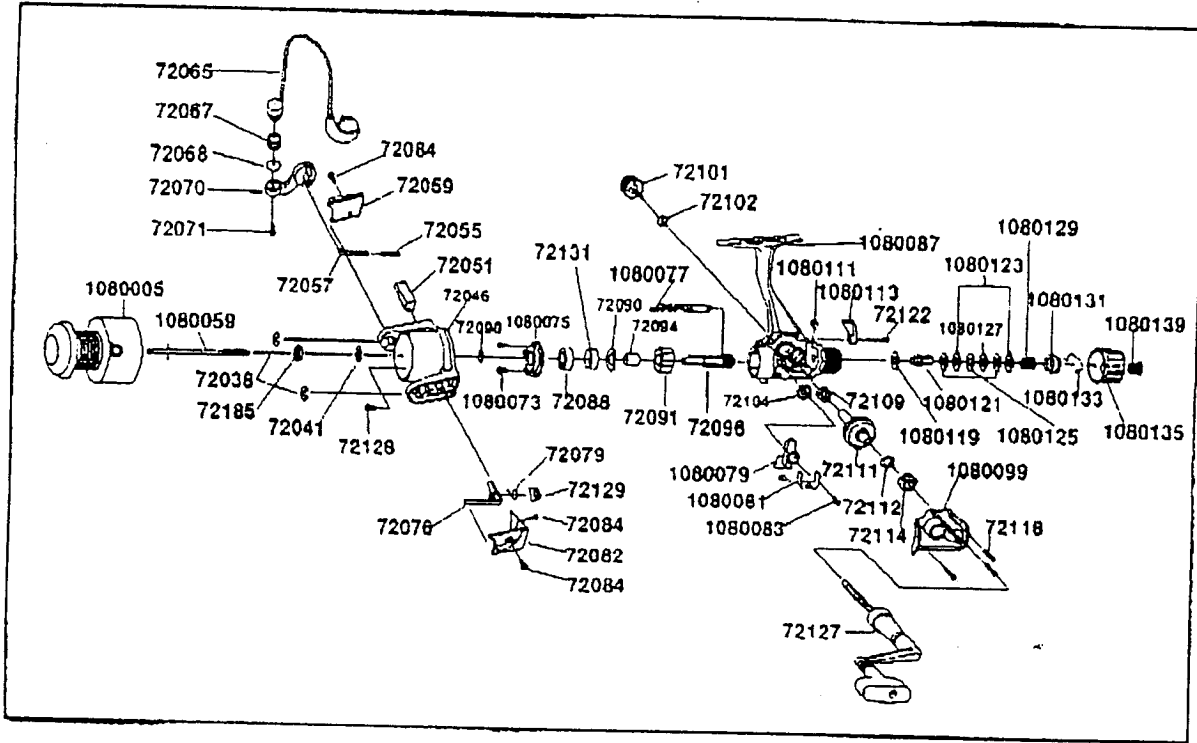

DIAGRAM

AG 5R

PART LIST

PART NO	PART NAME	PART NO	PART NAME	PART NO	PART NAME
1080005	SPool assy	72067	Line roller	1080111	Stoper lever spring
1080059	Main shaft	72065	Bail assy	72102	Handle sc. cap.wshr.
72038	E-Clip	72071	Bail screw	72101	Handle sc. cap
72185	Woter-nut	1080073	Bearing plate screw	1080113	Stoper lever
72041	Roter D washer	1080075	Bearing plate	72122	Stoper lever sc.
72128	Roter nut lock screw	72088	Ball bearing	1080119	Drag "E"washer
72046	Roter	72096	Pinion gear	1080121	Metal
72076	Kick lever	1080077	Tail shaft	1080123	Drag "A"washer
72079	Kick lever spring	72104	O/S gear	1080125	Drag "B"washer
72129	Kick lever plate	1080079	O/S slider	1080127	Drag "D"washer
72084	Kick lever screw	1080081	O/S slider retainer	1080129	Drag spring
72084	Kick lever cover screw	1080083	O/S slider screw	1080131	Drag nut
72082	Kick lever cover	1080087	Body	1080133	Back claw spring
72051	Roter balance	72109	Body bushing	1080135	Rear drag cap
72057	Bail spring shaft	72111	Drive gear	1080139	Rear drag cap sc.
72055	Bail spring	72112	Adj washer	72091	One way clutch
72059	Bail spring cover	72114	Body cvr. ball bearing	72094	One way clutch bush
72084	Bail sp. cvr. sc.	1080099	Body cover	72090	Bearing washer
72070	Arm lever	72118	Body cvr. sc.	72131	B/Bearing bush
72068	Ball washer	72127	Handle assy		