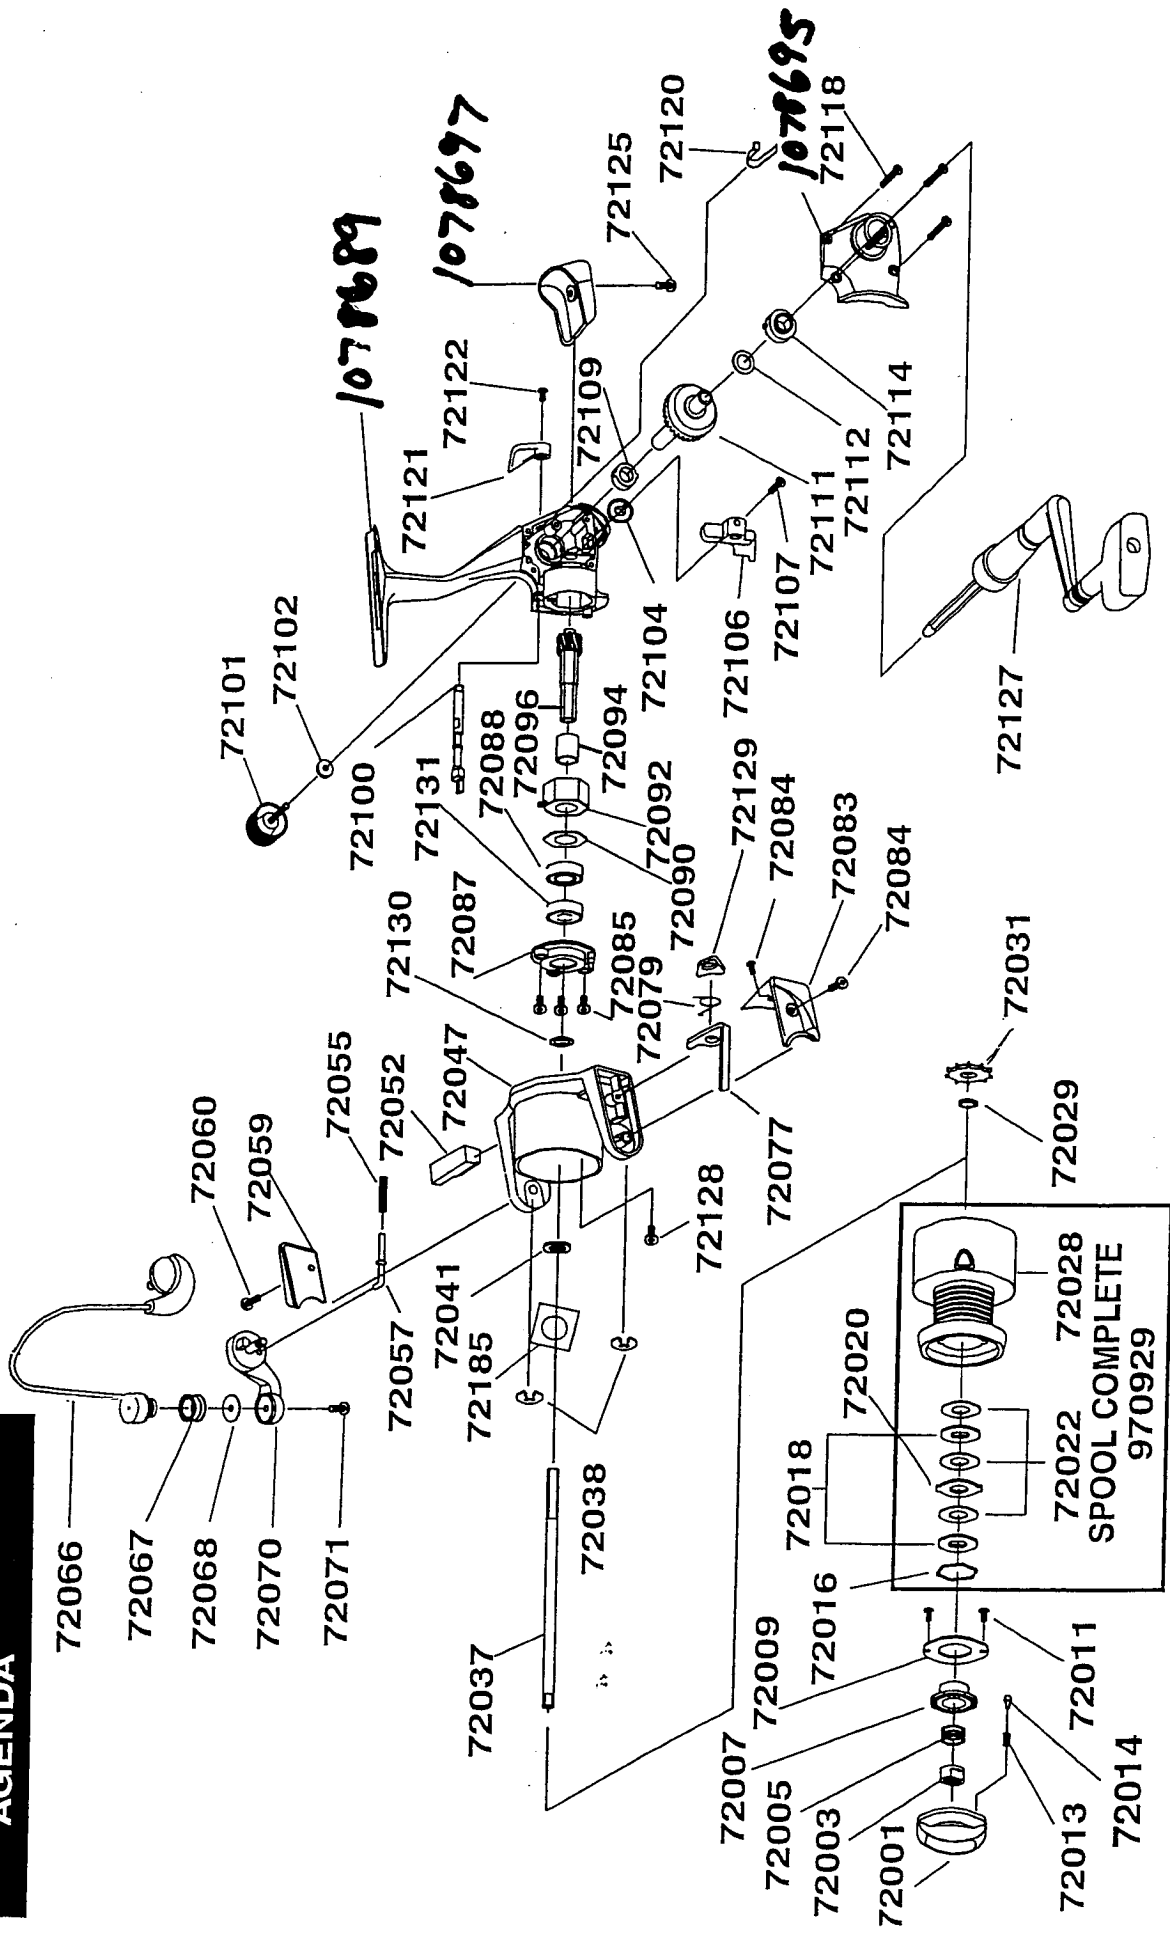

AGENDA

Please specify reel model and part number when ordering parts.

Cardinal AG6F 00

New Style - Body Shape by Body cap
Bulges out old style is straight cut.

1078695