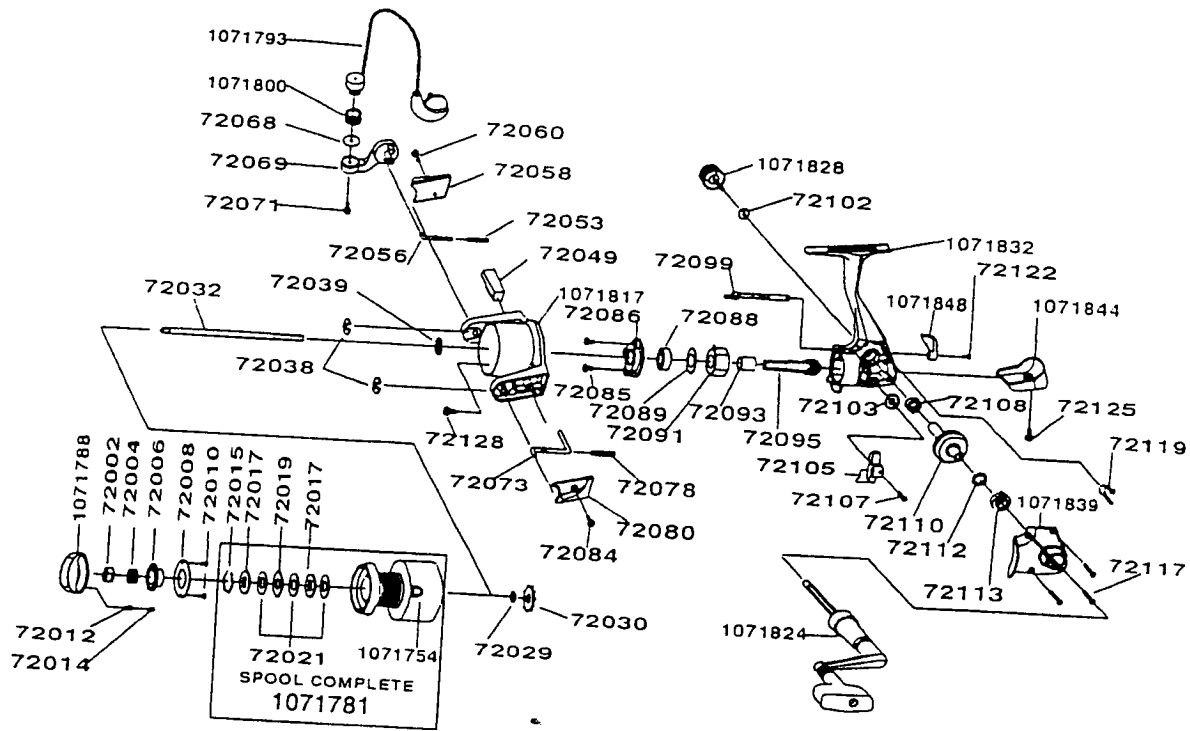

DIAGRAM

Please specify reel model and part number when ordering parts.

ASCENT AS1F

PART#	PARTS NAME	PART#	PARTS NAME	PART#	PARTS NAME
1071788	Drag Knob	72056	Bail S/P Shaft	72099	Tail Shaft
72002	Drag Nut	72058	Bail S/P Cover	1071828	Handle Cap Screw
72004	Drag Spring	72060	Bail S/P Cover S/C	72102	Screw Cap W/S
72006	Drag Knob Under Cap	1071793	Bail Ass'y	72103	O/S Gear
72008	Under Cap Retainer	1071800	Line Roller	72105	O/S Slider
72010	Under Cap Retainer S/C	72068	Bail W/S	72107	O/S Slider S/C
72012	Drag Click Spring	72069	Arm Lever	72108	Body Bush
72014	Drag Clicker	72071	Bail Screw	72110	Drive Gear
72015	Spool Ring	72072	Kick Lever	72112	Drive Gear ADU W/O
72017	Drag "D" Washer	72078	Kick Lever S/P	72113	Ball Bearing
72019	Drag "A" Washer	72080	Kick Lever Cover	1071839	Body Cover
72021	Drag "B" Washer	72084	Cover S/C	72117	Body Cover S/C
1071754	Spool Unit	72085	Bearing Plate S/C	72119	S/Lever S/P
72029	Click Washer	72086	Bearing Plate	1071848	IAR Lever
72030	Click Gear	72088	Ball Bearing	72122	Stopper Lever S/C
72032	Main Shaft	72089	Bearing W/S	1071844	Body Cap
72038	E - Clip	72091	O/Way Clutch B/B	72125	Body Cap S/C
72039	Rotor "D" Washer	72093	Clutch B/B	1071824	Handle Ass'y
1071817	Rotor	72095	Pinion Gear	72128	Rotor Nut Lock S/C
72049	Balance Weight	1071832	Body		