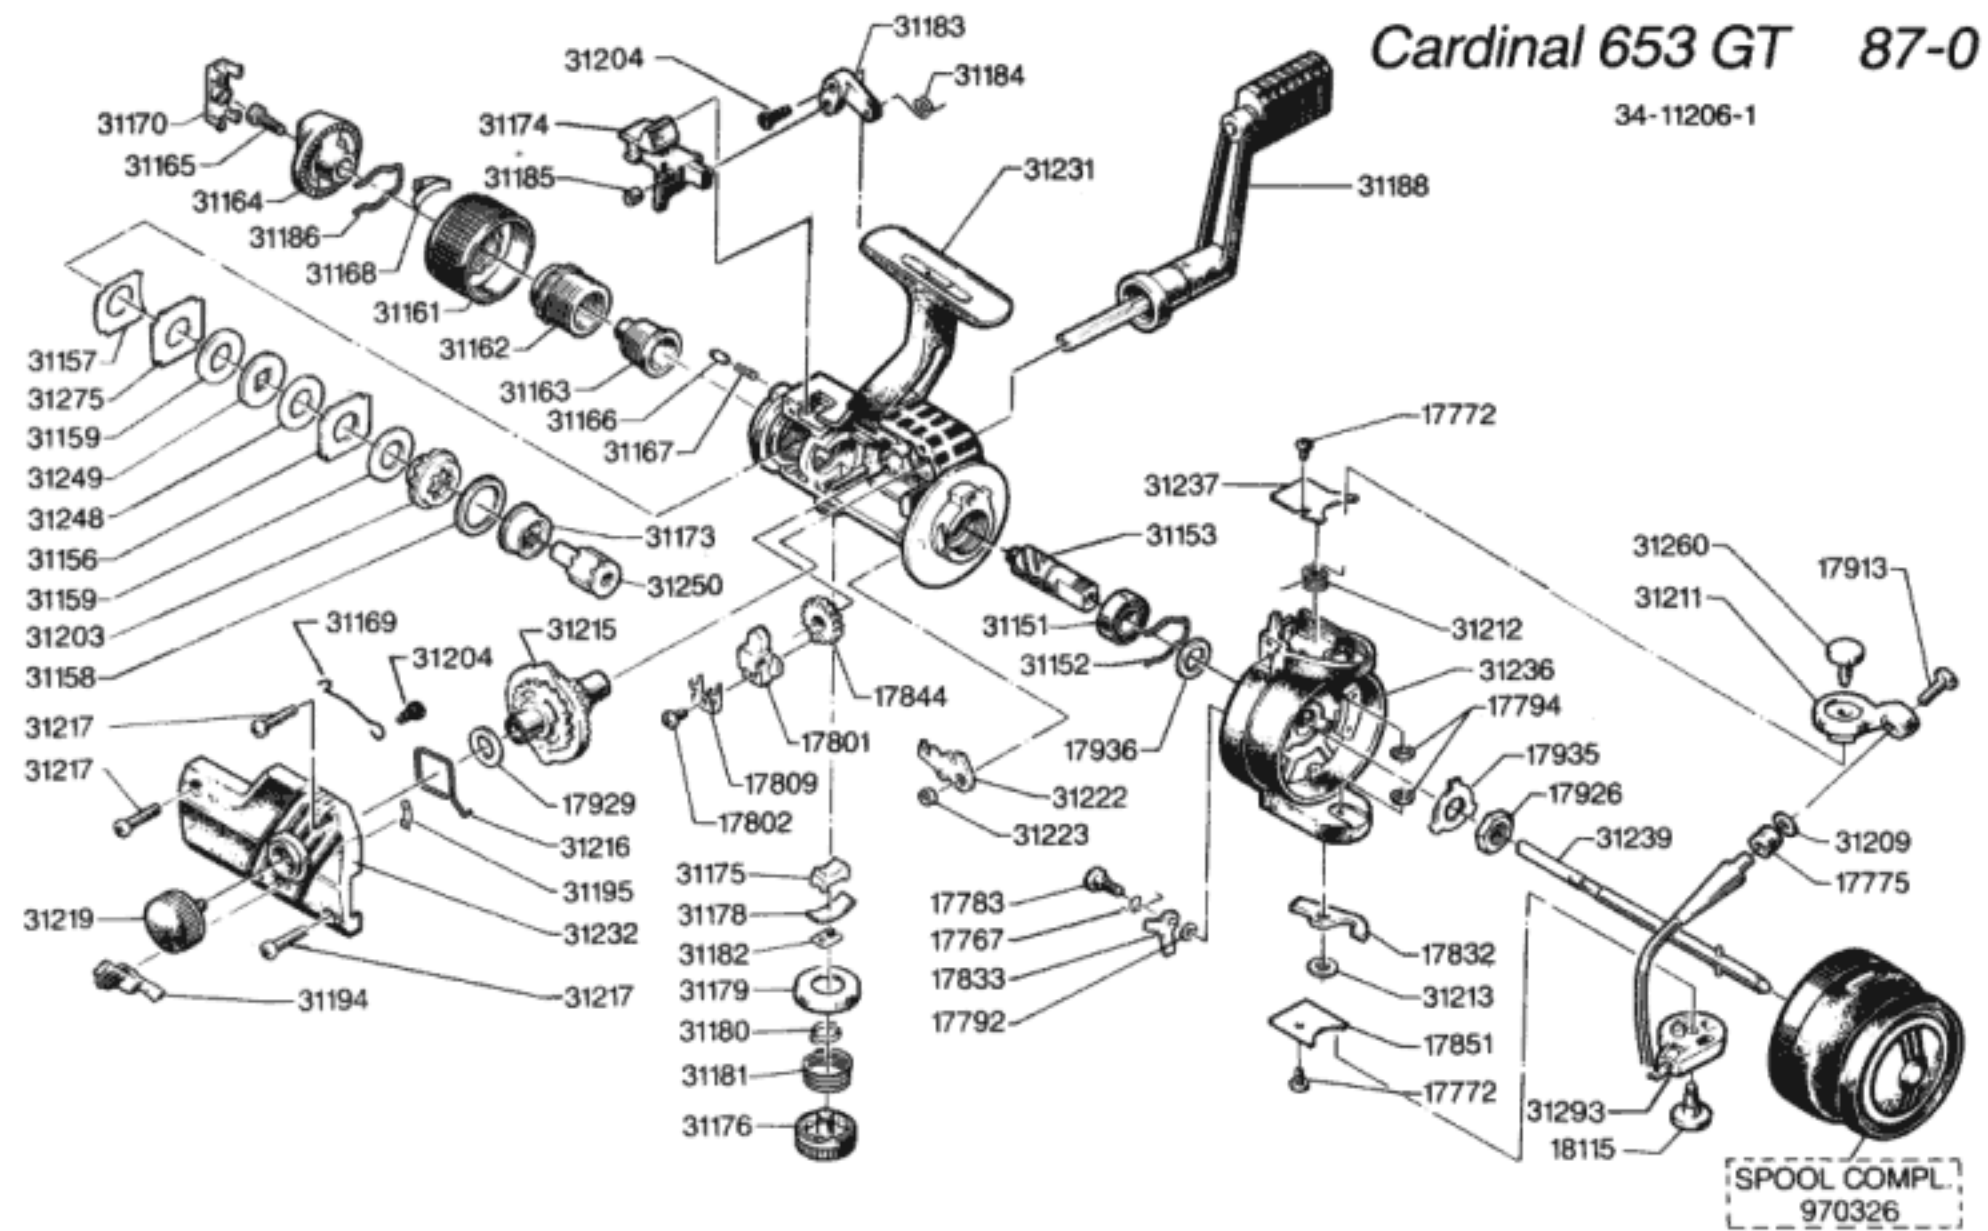

Cardinal 653 GT 87-0

34-11206-1

SPOOL COMPL.
970326