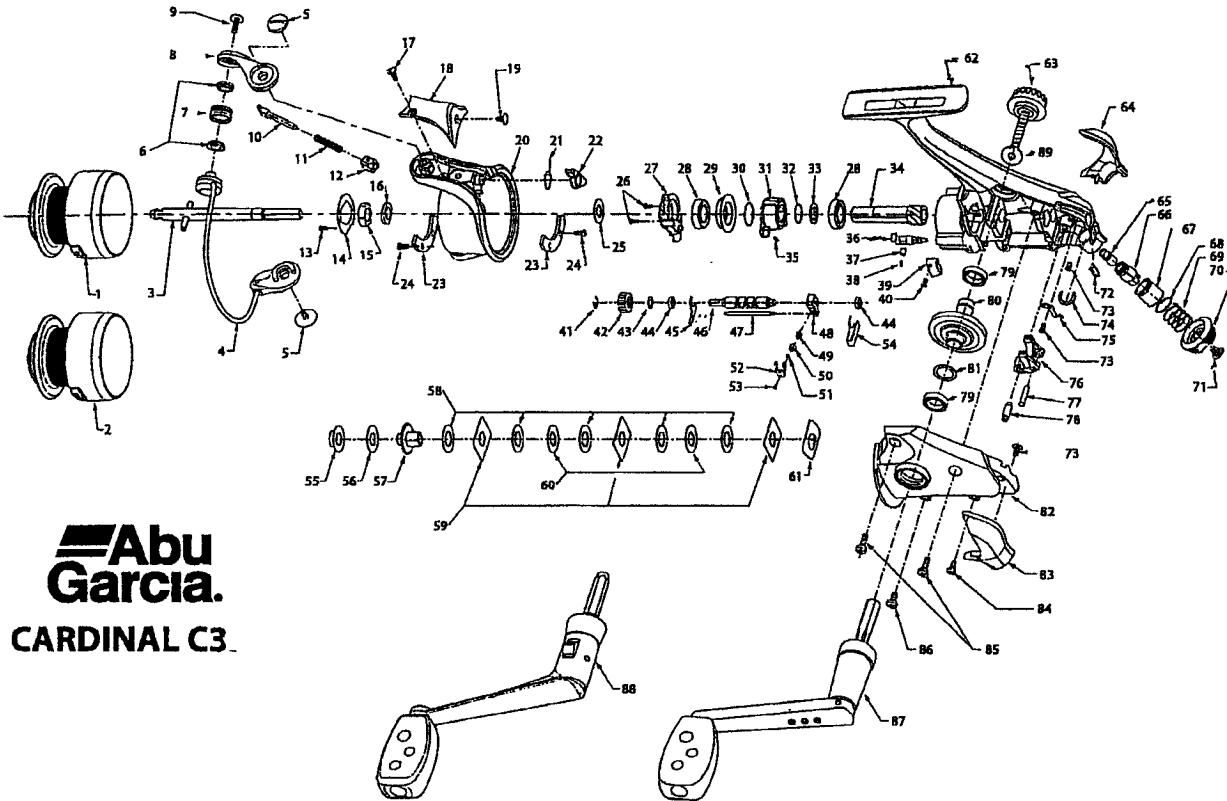

EXPLODED VIEW

Abu Garcia.
CARDINAL C3.

PARTS LIST

ALTERNATIVE HANDLE NOT INCLUDED. PLEASE CALL SERVICE DEPARTMENT FOR AVAILABILITY

KEY #	ENGLISH NAME	PARTS #	KEY #	ENGLISH NAME	PARTS #	KEY #	ENGLISH NAME	PARTS #
1	ALUMINUM SPOOL ASS'Y	1115017	31	ONE WAY CLUTCH ASS'Y	1114313	60	KEYED DRAG WASHER	1115120
2	GRAPHITE SPOOL ASS'Y	1115018	32	TEFLON WASHER	9181227	61	DRAG SPRING WASHER	1115121
3	MAIN SHAFT ASS'Y	1115089	33	SPACER	1115103	62	FRAME	1115122
4	BAIL WIRE ASS'Y	1115090	34	PINION	1115104	63	LOCK SCREW	1115425
5	TRIP BRACKET SCREW	1115091	35	LEVER SPRING	1083466	64	RIGHT BODY CAP	1115123
6	LINE ROLLER BUSHING	1083540	36	ANTI-REVERSE STEM	1115105	65	DRAG PLUNGER	1115124
7	LINE ROLLER	1115424	37	ANTI-REVERSE STEM PISTON	1083512	66	DRAG PLUNGER SLEEVE	1115125
8	BAIL BRACKET	1115092	38	CLICK PISTON SPRING	9085072	67	DRAG BUSHING	1116389
9	LINE ROLLER SCREW	9182748	39	ANTI-REVERSE LEVER	1115106	68	WASHER	1116595
10	TRIP PLUNGER	1115093	40	ANTI-REVERSE SCREW	1086688	69	DRAG KNOB SPRING	1117155
11	PLUNGER SPRING	1115094	41	E RING	9085993	70	DRAG KNOB	1115126
12	TRIP PLUNGER HOLDER	1115095	42	SHUTTLE SCREW GEAR	1115107	71	DRAG KNOB SCREW	1115127
13	FIXING SCREW	1115728	43	WASHER	1115770	72	HOLE PLUG DECAL	1115128
14	LOCK WASHER	1105034	44	6X3X2 BALL BEARING	9181835	73	BODY CAP SCREW	1115129
15	ROTOR NUT	1083529	45	SHUT-SCREW FRONT RETAINER	1115108	74	SPACER	1115130
16	ROTOR WASHER	1083531	46	SHUTTLE SCREW	1115109	75	DRAG BUTTON CLICK	1115131
17	2X5 SCREW	1115096	47	LEVEL WIND SLIDING PIN 'A'	1115110	76	DRAG LEVER	1115132
18	BAIL ARM COVER	1115097	48	LEVEL WIND BRACKET	1115111	77	DRAG PLUNGER PIN	1115133
19	TRIP LEVER SCREW	1094104	49	PILOT GUIDE	1117153	78	DRAG LEVER SHAFT	1115134
20	ROTOR	1115098	50	PILOT GUIDE BUSHING	1117154	79	12X8X2.5 BALL BEARING	9089764
21	TRIP LEVER SPRING	1115099	51	HOLDER WASHER	9182481	80	DRIVE GEAR	1115135
22	TRIP LEVER	1115100	52	MAIN SHAFT RETAINER	1115112	81	WASHER	1114315
23	COUNTER WEIGHT	1115101	53	1.4X3 SCREW	1115113	82	COVER PLATE DECAL	1115136
24	2X4 SCREW	1114316	54	SHUT-SCREW REAR RETAINER	1115114	83	LEFT BODY CAP	1115137
25	WASHER	9086175	55	BUSHING	1115115	84	2X5 SCREW	1111852
26	2.6X8 SCREW	9086176	56	FIBER DRAG WASHER	1115116	85	2.6X8 SCREW	1115138
27	BEARING COVER	1115102	57	DRAG CLICK RATCHET	1115117	86	2.6X5 SCREW	1111840
28	13X7X3 BALL BEARING	1083490	58	FRICTION WASHER	1115118	87	MACHINED HANDLE ASS'Y	1115139
29	BALL BEARING SLEEVE	1117189	59	EARED DRAG WASHER	1115119	88	ONE TOUCH HANDLE	1116372
30	WASHER	1115769				89	LOCK SCREW WASHER	1083506