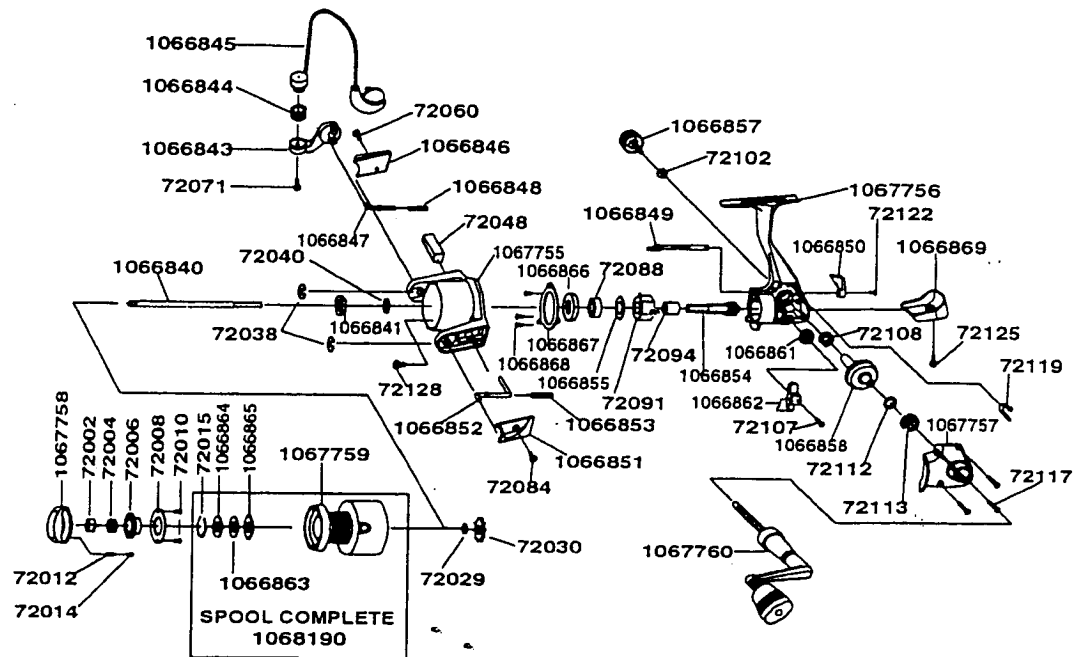

DIAGRAM

Please specify reel model and part number when ordering parts.

CARDINAL CUL S3

PART LIST

PART#	PARTS NAME	PART#	PARTS NAME	PART#	PARTS NAME
1067758	Drag Knob	1066847	Ball S/P Shaft	72107	O/S Slider S/C
72002	Drag Nut	70206	Ball S/P Cover S/C	72108	Body Bush
72004	Drag Spring	1066846	Ball S/P Cover	1066858	Drive Gear
72006	Drag Knob Under Cap	72084	Ball S/P Cover S/C	72112	Drive Gear ADJ W/S
72008	Under Cap Retainer	1066845	Ball Ass'y	72113	Ball Bearing
72010	Under Cap Retainer S/C	1066844	Line Roller	1067757	Body Cover
72012	Drag Click Spring	1066843	Arm Lever	72117	Body Cover S/C
72014	Drag Clicker	72071	Ball Screw	72119	S/Lever S/P
72015	Spool Ring	1066852	Kick Lever	1066850	Stopper Lever
1066864	Drag "D" Washer	1066853	Kick Lever S/P	72122	Stopper Lever S/C
1066865	Drag "A" Washer	1066851	Kick Lever Cover	1066869	Body Cap
1066863	Drag "B" Washer	72088	Ball Bearing	72125	Body Cap S/C
72029	Click Washer	1066855	Bearing W/S	1067760	Handle Ass'y
72030	Click Gear	72091	O/Way Clutch B/B	72128	Rotor Nut Lock S/C
1066840	Main Shaft	72094	Clutch Bush	1066841	Rotor Nut
72038	E - Clip	1066854	Pinion Gear	1066849	Lever Shaft
72040	Rotor "D" Washer	1067756	Body	1066866	B/Bearing Bushing
1067755	Rotor	1066857	Handle Screw Cap	1066867	Bearing Plate
72048	Balance Weight	72102	Screw Cap W/S	1067759	Spool
1066848	Ball Spring	1066861	O/S Gear	1066868	Bearing Plate S/C
		1066862	O/S Slider	1068190	Spool Ass'y