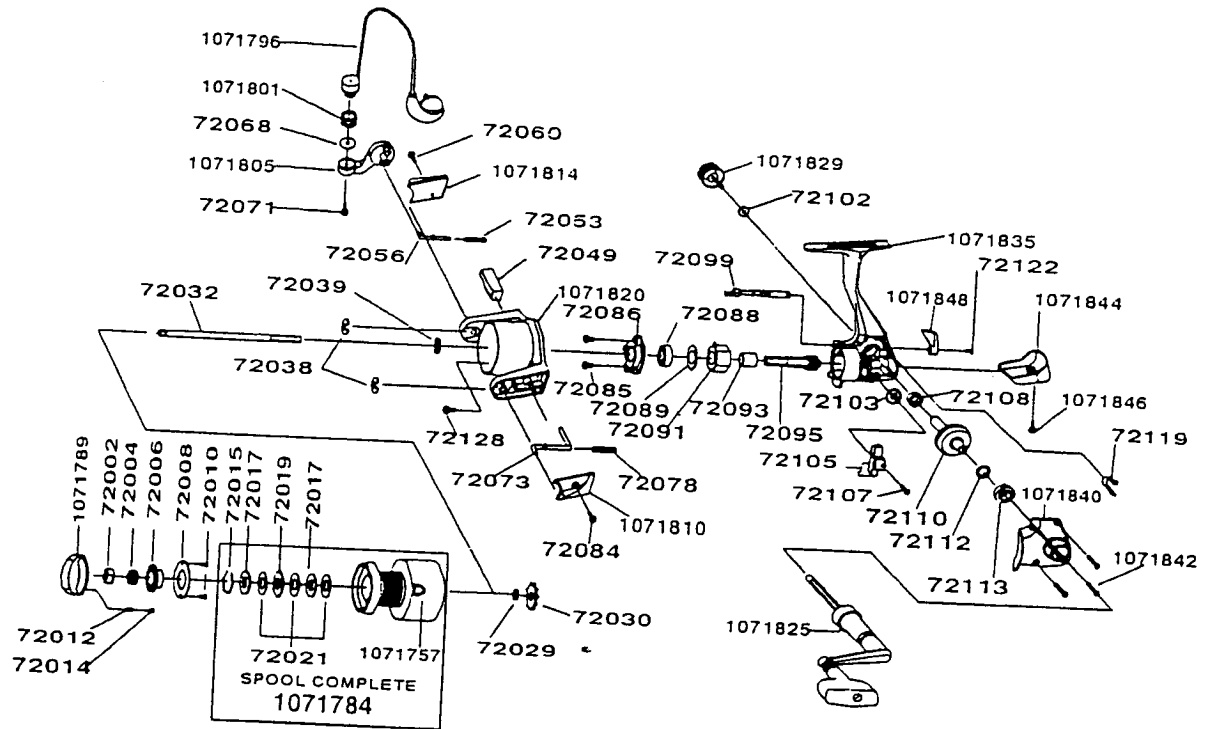

DIAGRAM

Please specify reel model and part number when ordering parts.

ENDEUR EN1F

PART#	PARTS NAME	PART#	PARTS NAME	PART#	PARTS NAME
1071789	Drag Knob	72056	Bail S/P Shaft	72099	Tail Shaft
72002	Drag Nut	1071814	Bail S/P Cover	1071829	Handle Cap Screw
72004	Drag Spring	72060	Bail S/P Cover S/C	72102	Screw Cap W/S
72006	Drag Knob Under Cap	1071796	Bail Ass'y	72103	O/S Gear
72008	Under Cap Retainer	1071801	Line Roller	72105	O/S Slider
72010	Under Cap Retainer S/C	72068	Bail W/S	72107	O/S Slider S/C
72012	Drag Click Spring	1071805	Arm Lever	72108	Body Bush
72014	Drag Clicker	72071	Bail Screw	72110	Drive Gear
72015	Spool Ring	72072	Kick Lever	72112	Drive Gear ADJ W/S
72017	Drag "D" Washer	72078	Kick Lever S/P	72113	Ball Bearing
72019	Drag "A" Washer	1071810	Kick Lever Cover	1071840	Body Cover
72021	Drag "B" Washer	72084	Cover S/C	1071842	Body Cover S/C
1071757	Spool Unit	72085	Bearing Plate S/C	72119	S/Lever S/P
72029	Click Washer	72086	Bearing Plate	1071848	IAR Lever
72030	Click Gear	72088	Ball Bearing	72122	Stopper Lever
72032	Main Shaft	72089	Bearing W/S	1071844	Body Cap
72038	E - Clip	72091	O/Way Clutch B/B	1071846	Body Cap S/C
72039	Rotor "D" Washer	72093	Clutch Bush	1071825	Handle Ass'y
1071820	Rotor	72095	Pinion Gear	72128	Rotor Nut Lock S/C
72049	Balance Weight	1071835	Body		