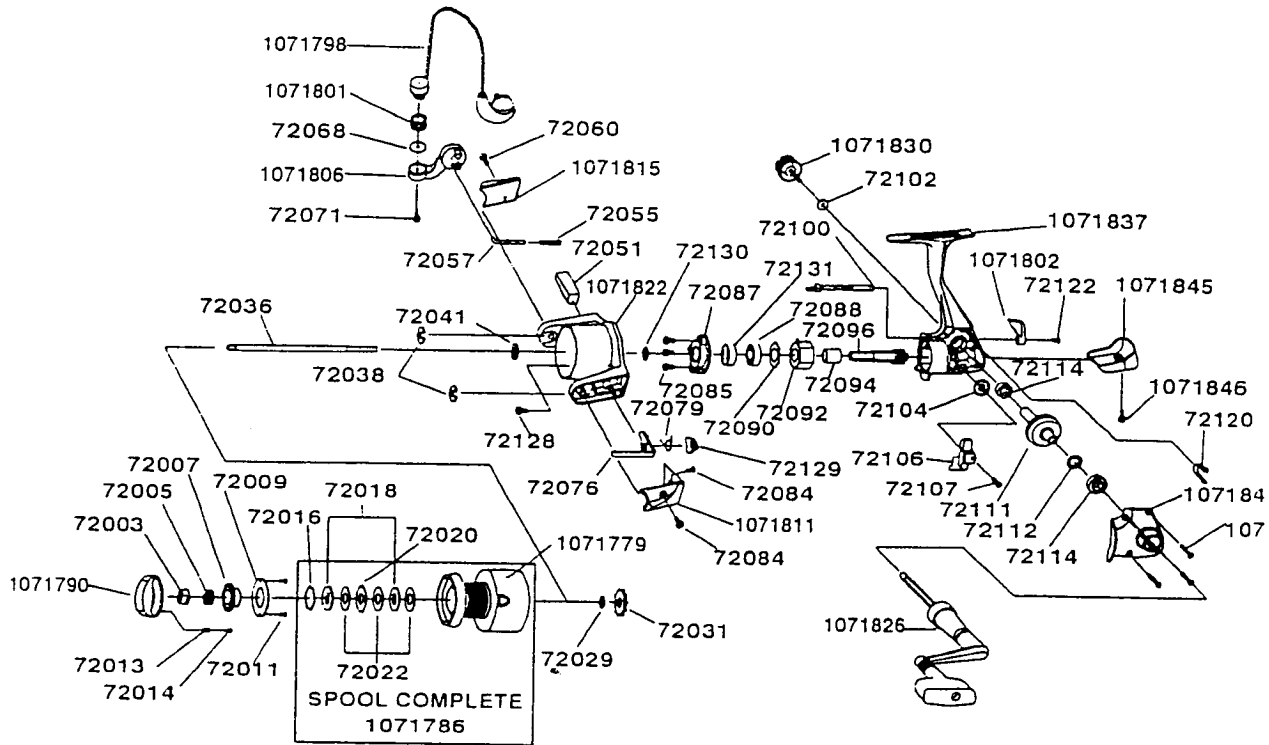

DIAGRAM

Please specify reel model and part number when ordering parts.

ENDEUR EN4F

PART#	PARTS NAME	PART#	PARTS NAME	PART#	PARTS NAME
1071790	Drag Knob	72057	Bail S/P Shaft	1071830	Handle Cap Screw
72003	Drag Nut	1071815	Bail S/P Cover	72102	Handle Screw Cap W/S
72005	Drag Spring	72060	Bail S/P Cover S/C	72104	O/S Gear
72007	Drag Knob Under Cap	1071798	Bail Ass'y	72106	O/S Slider
72009	Under Cap Retainer	1071801	Line Roller	72107	O/S Slider S/C
72011	Under Cap Retainer S/C	72135	Ball Bearing	72109	Body Bush
72013	Drag Click Spring	72068	Bail W/S	72111	Drive Gear
72014	Drag Clicker	1071806	Arm Lever	72112	Drive Gear ADJ W/S
72016	Spool Ring	72071	Bail Screw	72114	Ball Bearing
72018	Drag "D" Washer	72076	Kick Lever	1071841	Body Cover
72020	Drag "A" Washer	72079	Kick Lever S/P	1071842	Body Cover S/C
72022	Drag "B" Washer	1071811	Kick Lever Cover	72120	S/Lever S/P
1071779	Spool Unit	72084	Kick Lever Cover S/C	1071802	IAR Lever
72029	Click Washer	72085	Bearing Plate S/C	72122	IAR Lever S/C
72031	Click Gear	72087	Bearing Plate	1071845	Body Cap
72035	Main Shaft	72088	Ball Bearing	1071846	Body Cap S/C
72038	E - Clip	72090	Bearing W/S	1071830	Handle Ass'y
72041	Rotor "D" Washer	72092	Q/Way Clutch S/C	72133	Rotor Nut Lock S/C
1071822	Rotor	72094	Clutch Bush	72129	Kick Lever Plate
72050	Balance Weight	72096	Pinion Gear	72130	Pinion Washer
72055	Bail Spring	1071837	Body	72131	B/ Bearing Bushing
		72100	Tail Shaft		