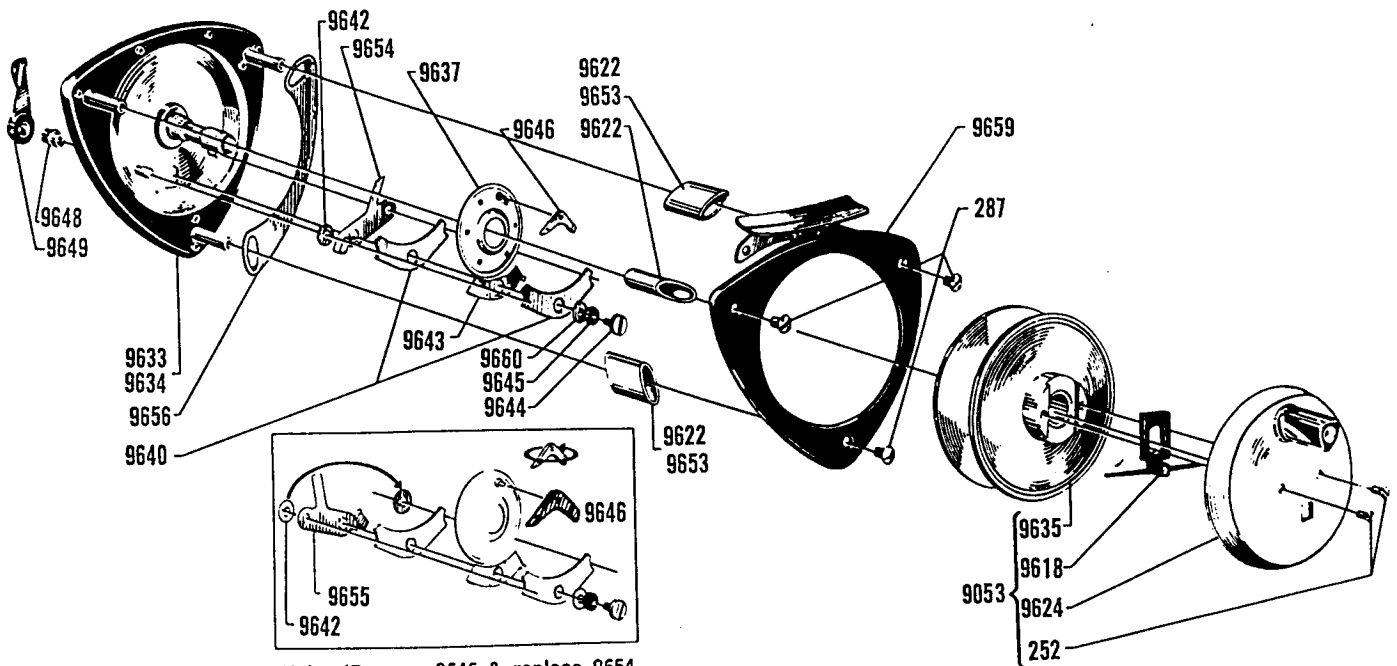

# **garcia** DELTA 3-5

Note: (Reverse 9646 & replace 9654 with 9655 to convert reel to left hand model.)

Items in red are for Delta 5

Prices subject to change without notice

Please specify both reel model and part numbers when ordering.

No.	Part Name	Price	No.	Part Name	Price	No.	Part Name	Price
252	Handle Assembly Screw	(each) .10	9637	Brake Disk	1.05	9649	Drag Lever (Delta 5)	.50
287	Pillar Screw	(each) .10	9640	Brake Shoe	(each) .25	9653	Frame Spacer (Delta 5)	(each) .60
9053	Spool Complete (less container)	10.00	9642	Spacer	.10	9654	Click Spring, Right	.15
9618	Spool Lock	.20	9643	Brake Spring	.15	9655	Click Spring, Left	.15
9622	Frame Spacer	(each) .60	9644	Drag Screw	.50	9656	Line Guard (Delta 5)	1.60
9624	Handle Assembly	2.10	9645	Drag Lock Ring	.10	9659	Frame With Reel Foot	6.50
9633	Housing (Delta 3)	6.25	9646	Ratchet Dog	.20	9660	Drag Spacer	.10
9634	Housing (Delta 5)	6.25	9648	Drag Lever Shaft (Delta 5)	.60			
9635	Spool Shell	8.25						