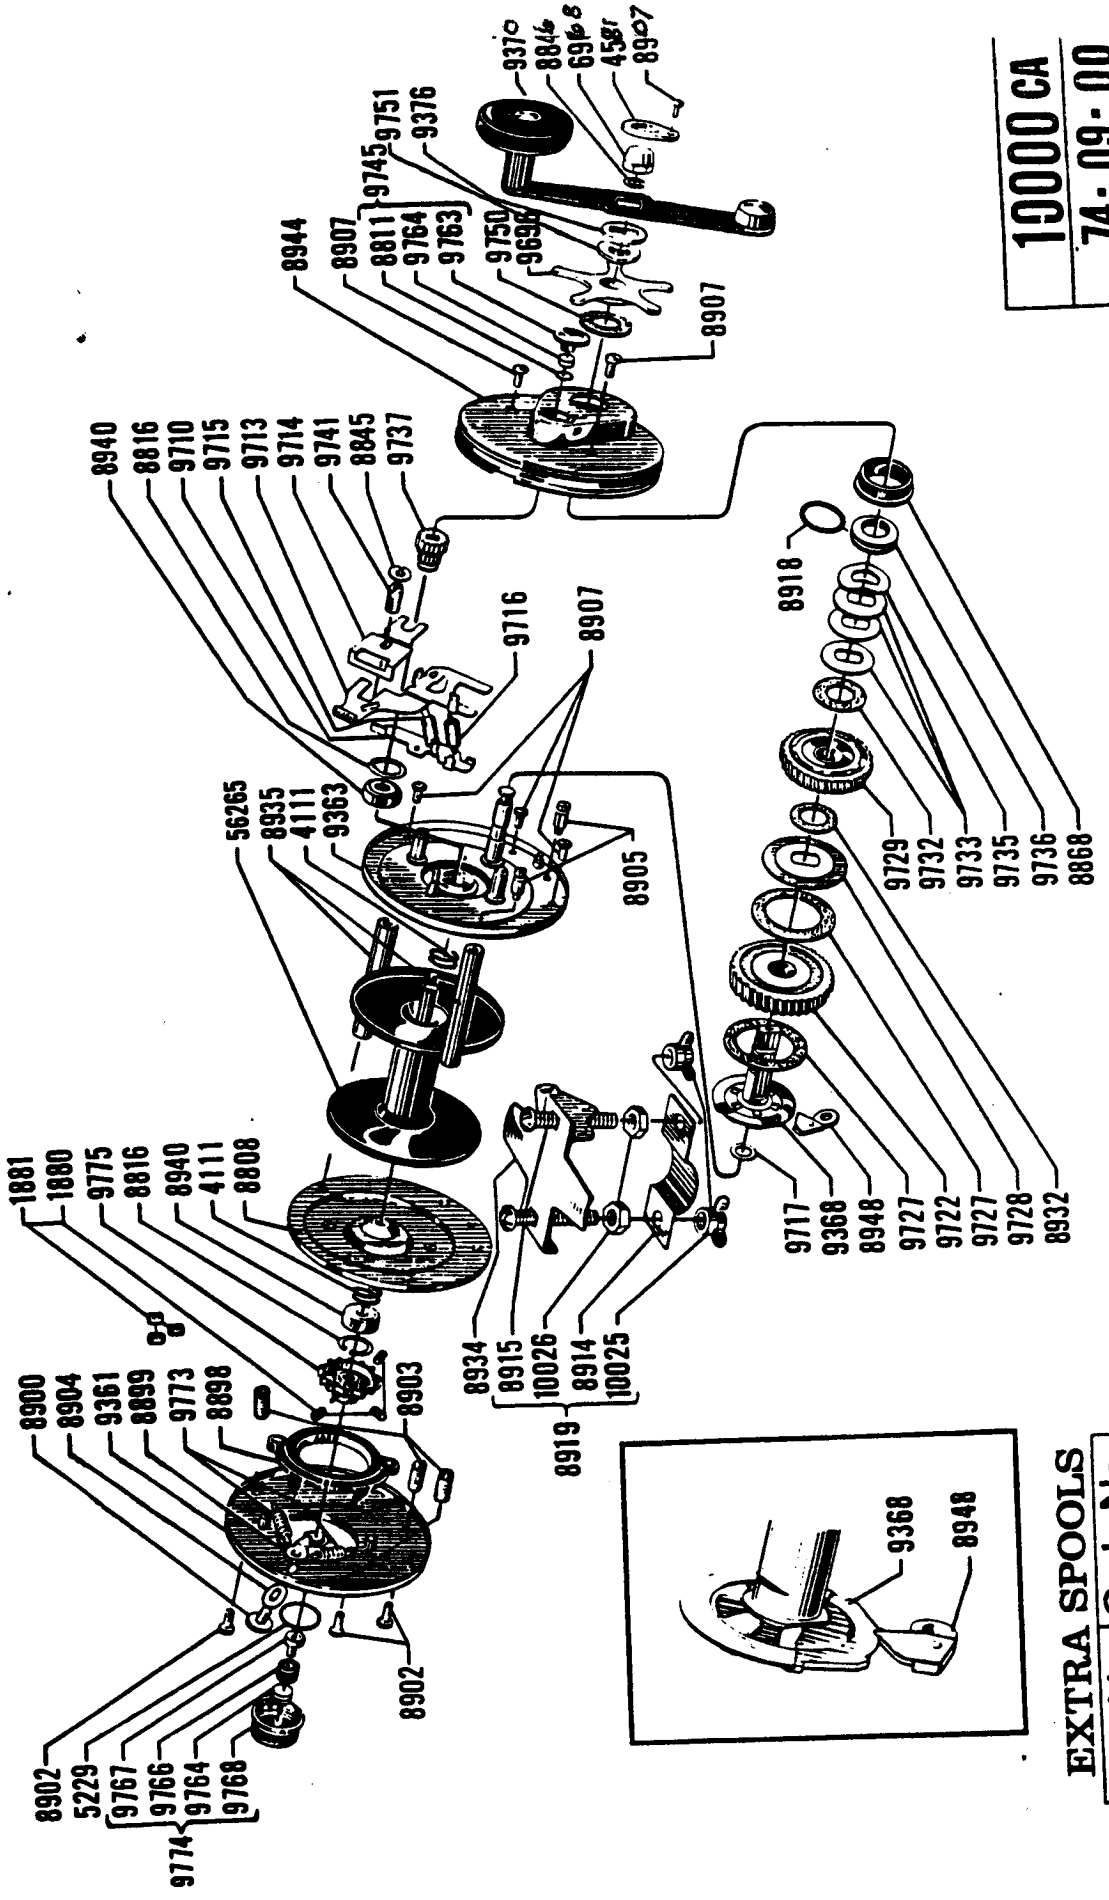

*

10000 CA
74-09-00

EXTRA SPOOLS
Part No. Code No.
8938 56265