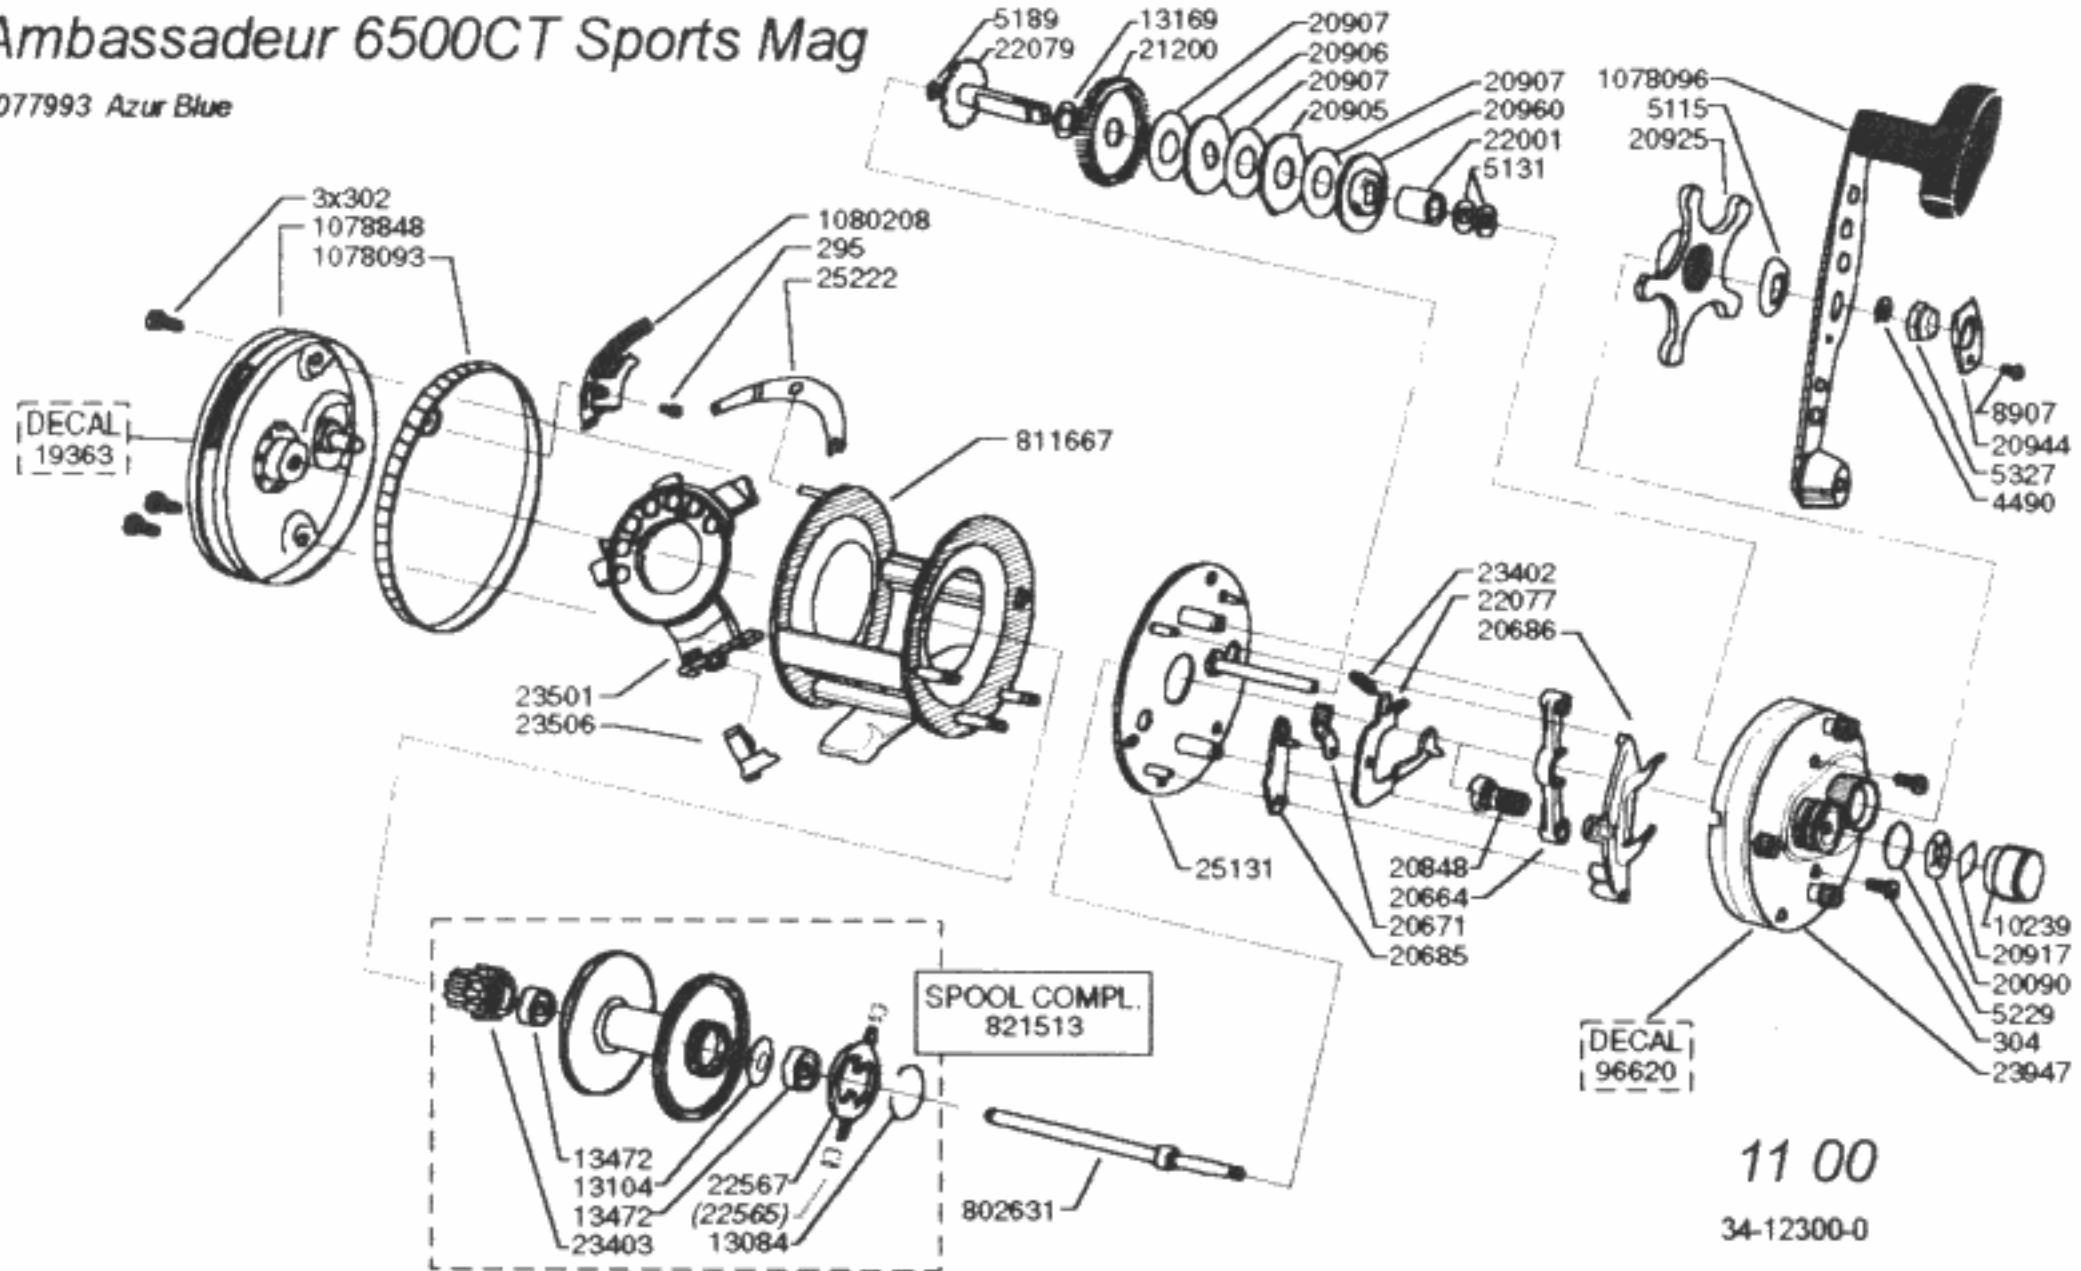

Ambassadeur 6500CT Sports Mag

1077993 Azur Blue

11 00

34-12300-0