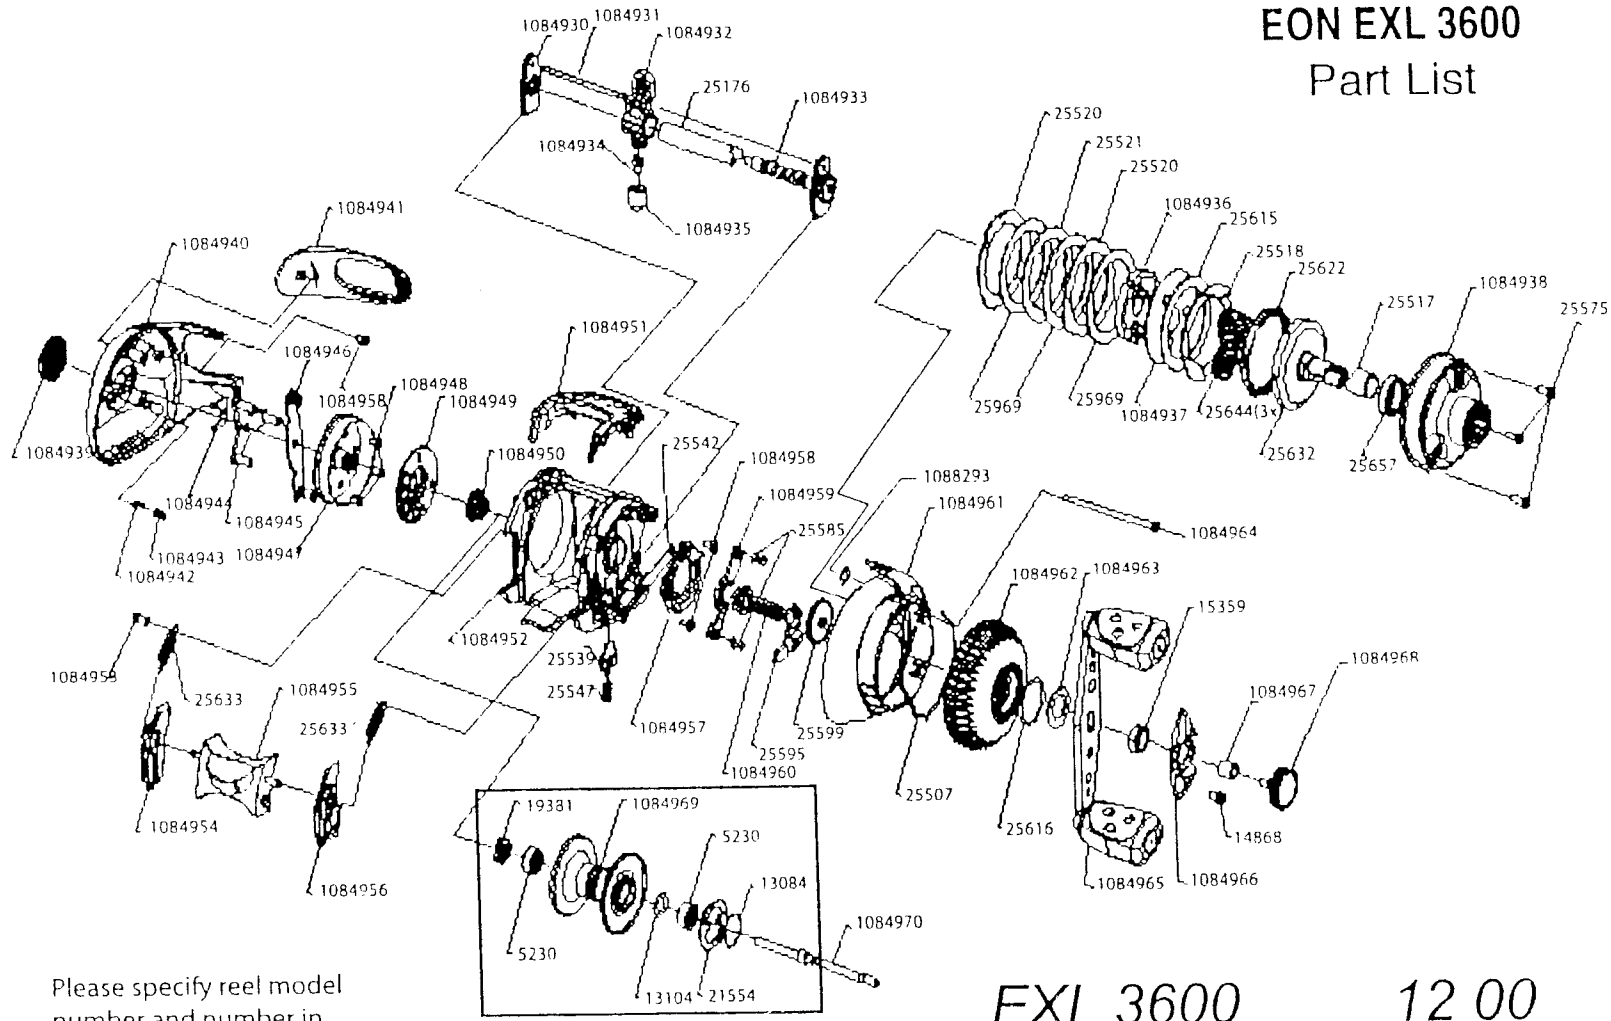

EON EXL 3600 Part List

Please specify reel model number and number in reel foot when ordering parts

Spool complete 1085159

EXL 3600
1082184

12 00
34-12357-0