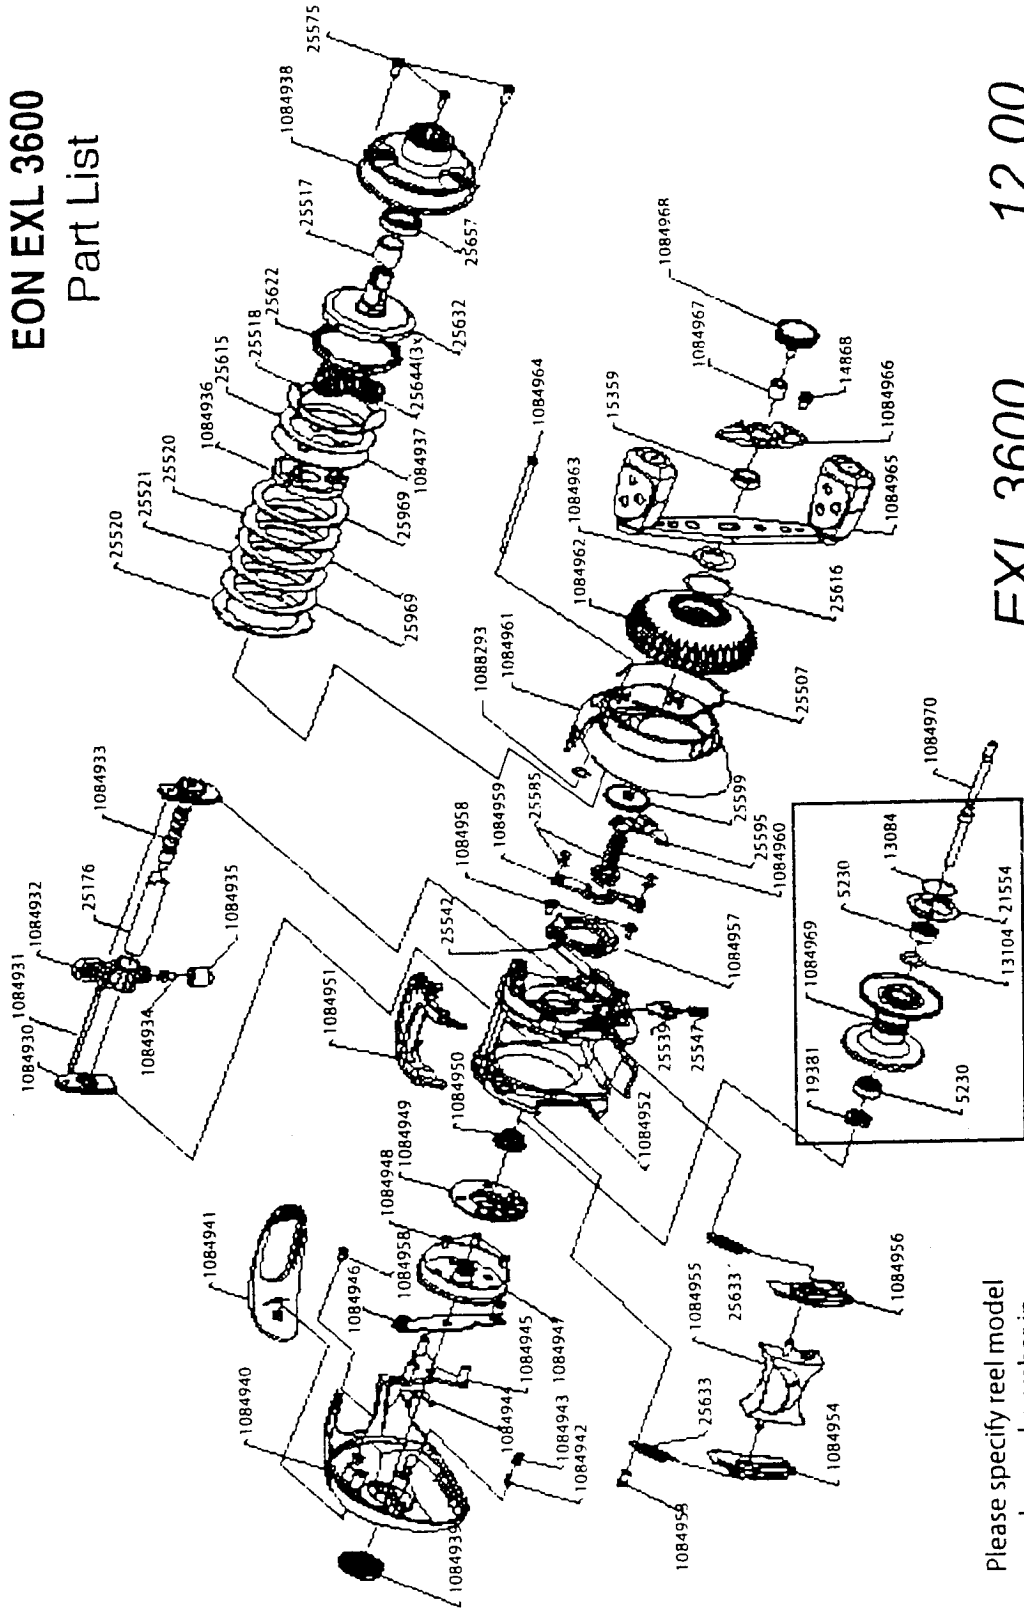

EON EXL 3600 Part List

Please specify reel model
number and number in
reel foot when ordering parts

EXL 3600 12 00

1082184

34-12357-0