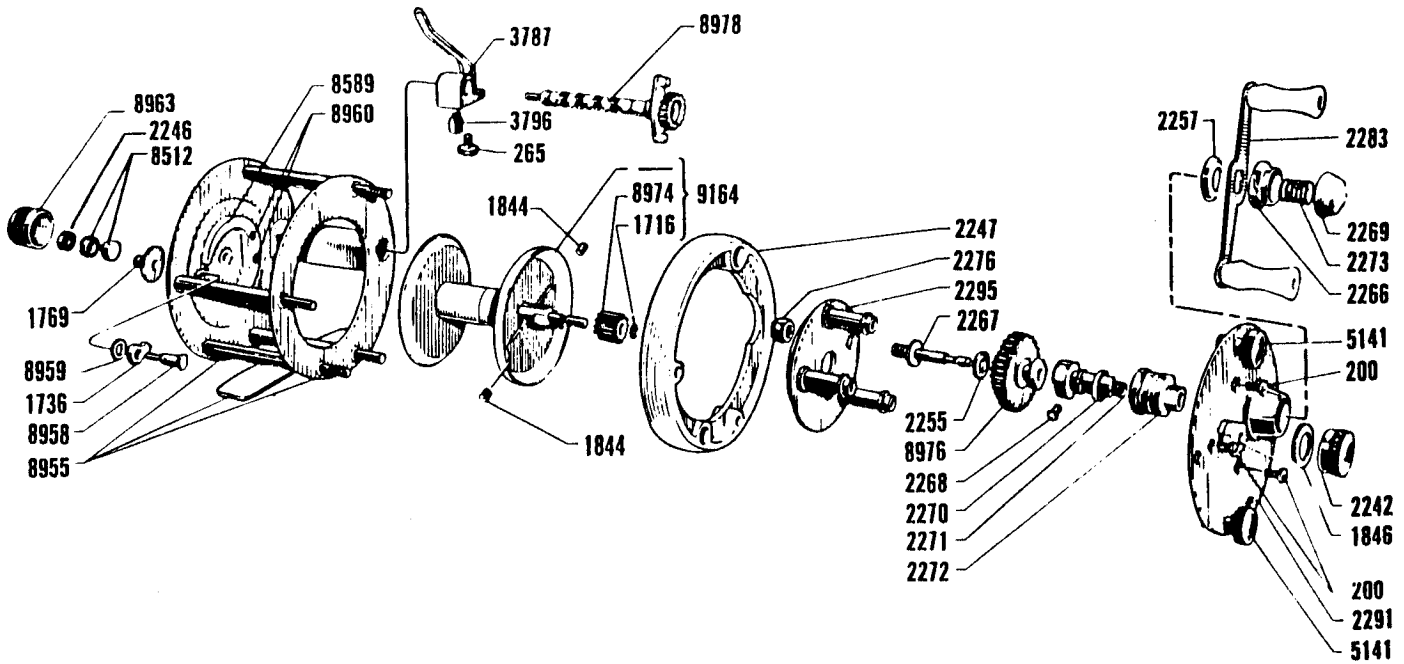

Garcia

AMBASSADEUR 1750

Prices subject to change without notice

Please specify both reel model and part numbers when ordering.

| No. | Part Name | Price | No. | Part Name | Price | No. | Part Name | Price |
|-------|------------------------|------------|------|---------------------|-------|------|----------------------------------|------------|
| 200 | Bridge Screw | (each) .10 | 2257 | Dust Shield | .10 | 5141 | Side Plate Thumb Nut | (each) .25 |
| 265 | Line Carriage Screw | .10 | 2266 | Handle Lock Nut | .50 | 8512 | Spool Bearing | .25 |
| 1716 | Pinion "C" Lock | .10 | 2267 | Gear Shaft | 1.25 | 8589 | Click Spring | .20 |
| 1736 | Click Pawl | .10 | 2268 | Clutch Lock Pin | .60 | 8955 | Frame Assembly | 7.50 |
| 1769 | Click Button | .20 | 2269 | Free Spool Button | .75 | 8958 | Click Pawl Rivet | .10 |
| 1844A | Brake Block, Small | (each) .10 | 2270 | Lock Pin Retainer | .10 | 8959 | Click Pawl Washer | .10 |
| 1844B | Brake Block, Medium | (each) .10 | 2271 | Free Spool Clutch | 3.10 | 8960 | Click Spring Rivet | (each) .10 |
| 1844C | Brake Block, Large | (each) .10 | 2272 | Handle Bearing | 1.05 | 8963 | Left Spool Cap | .75 |
| 1846 | Right Spool Cap Spacer | .10 | 2273 | Free Spool Spring | .10 | 8974 | Pinion Gear | .90 |
| 2242 | Right Spool Cap | .75 | 2276 | Gear Shaft Lock Nut | .10 | 8976 | Drive Gear | 2.75 |
| 2246 | Felt Oil Retainer | .10 | 2283 | Handle | 2.50 | 8978 | Line Carriage Screw | 2.10 |
| 2247 | Head Ring | .60 | 2291 | Right Side Plate | 2.75 | 9164 | (8953) Spool, comp. (with cont.) | 8.75 |
| 2255 | Gear Shaft Bearing | .50 | 2295 | Gear Bridge | 3.10 | 9210 | Spool Container | .60 |
| | | | 3787 | Line Carriage | 1.20 | | | |
| | | | 3796 | Line Carriage Pawl | .20 | | | |