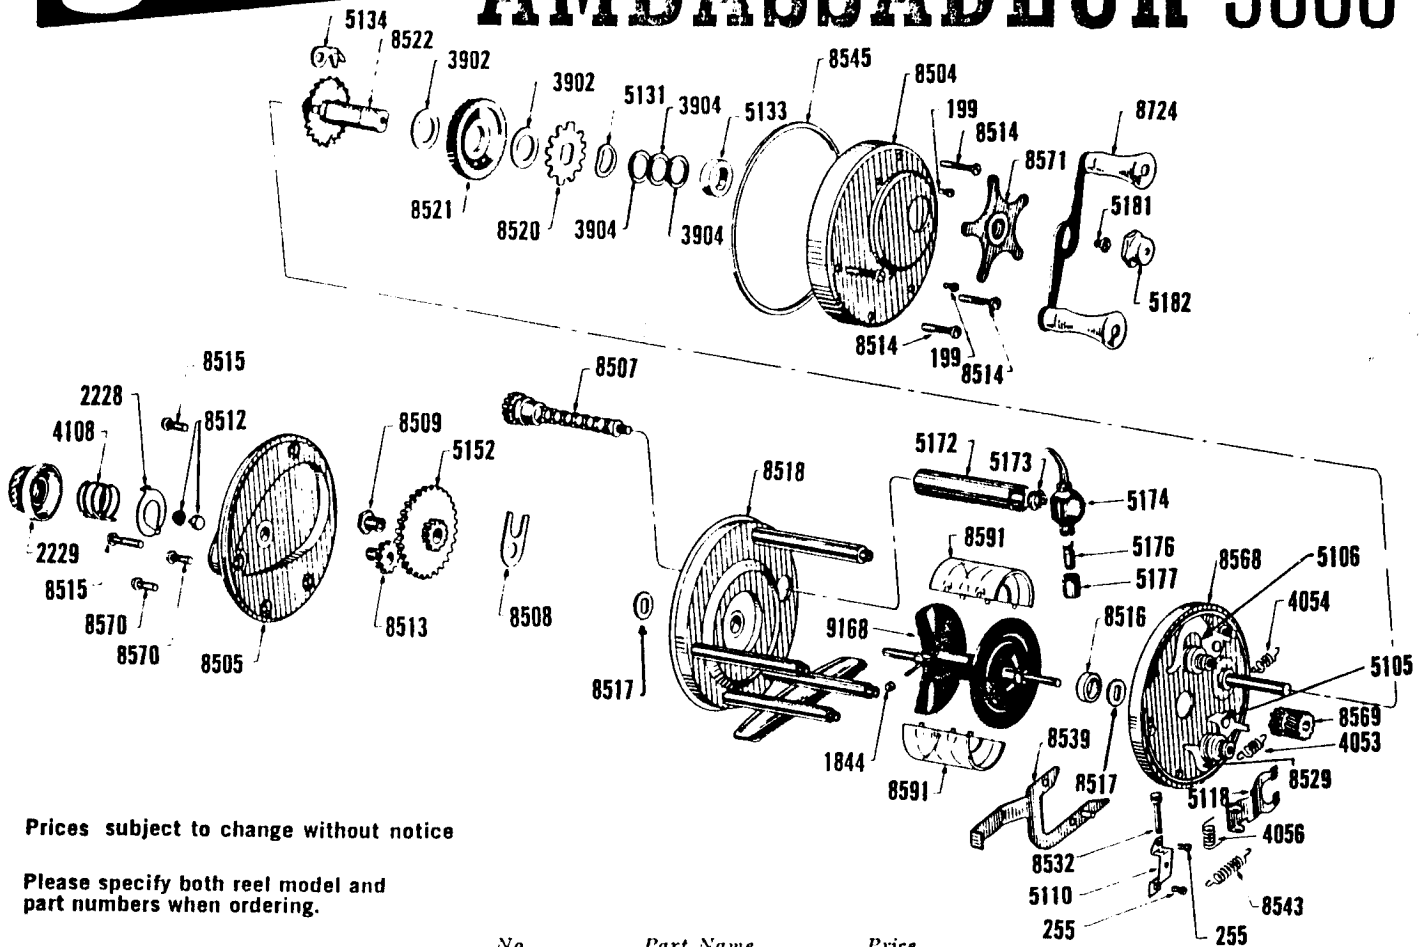

Garcia

AMBASSADEUR 3000

Prices subject to change without notice

Please specify both reel model and part numbers when ordering.

No.	Part Name	Price	No.	Part Name	Price	No.	Part Name	Price
199	Brake Plate Screw	(each) .10	5133	Drive Shaft Bearing	.25	8517	Oilite Bushing	(each) .50
255	Clutch Bracket Screw	(each) .10	5134	Anti Reverse Dog	.65	8518	Frame Assembly	5.85
1844A	Brake Block, Small	(each) .10	5152	Cog Wheel	1.05	8520	Click Wheel	.20
1844B	Brake Block, Medium	(each) .10	5172	Carriage Screw Guard	1.65	8521	Drive Gear with Click Spring	1.20
1844C	Brake Block, Large	(each) .10	5173	Carriage Screw Bearing	.10	8522	Drive Shaft with Ratchet Wheel	2.60
2228	Spool Cap Lock	.10	5174	Line Carriage	2.50	8529	Lock Arm Guide	(each) .20
2229	Left Spool Cap	1.60	5176	Line Carriage Pawl	.60	8532	Pinion Yoke Shaft	.20
3902	Base Drag Washer	(each) .10	5177	Line Carriage Nut	.20	8539	Free Spool Press Arm	.95
3904	Drag Spacer	(each) .10	5181	Handle Retaining Screw	.10	8543	Press Arm Spring	.10
4053	Left Lock Arm Spring	.10	5182	Handle Lock Nut	.50	8545	Head Ring	3.10
4054	Right Lock Arm Spring	.10	8504	Right Side Plate	1.20	8568	Brake Plate Assembled	4.50
4056	Pinion Yoke Spring	.10	8505	Left Side Plate	1.60	8569	Right Pinion Gear	1.05
4108	Spool Cap Spring	.10	8507	Line Carriage Screw	2.10	8570	Left Side Plate Screw	(each) .10
5105	Left Lock Arm	.10	8508	Carriage Screw Yoke	.10	8571	Star Wheel	2.00
5106	Right Lock Arm	.10	8509	Cog Wheel Bearing	.10	8591	Arbor	.65
5110	Clutch Bracket	.10	8512	Spool Bearing	.25	8724	Handle	2.50
5118	Pinion Yoke	.50	8513	Left Pinion Gear	.50	9168	(8506) Spool, comp. (with cont.)	8.75
5131	Spring Washer	.10	8514	Right Side Plate Screw	(each) .10	9210	Spool Container	.60
			8515	Name Plate Screw	.10			
			8516	Spool Shaft Bearing	.50			