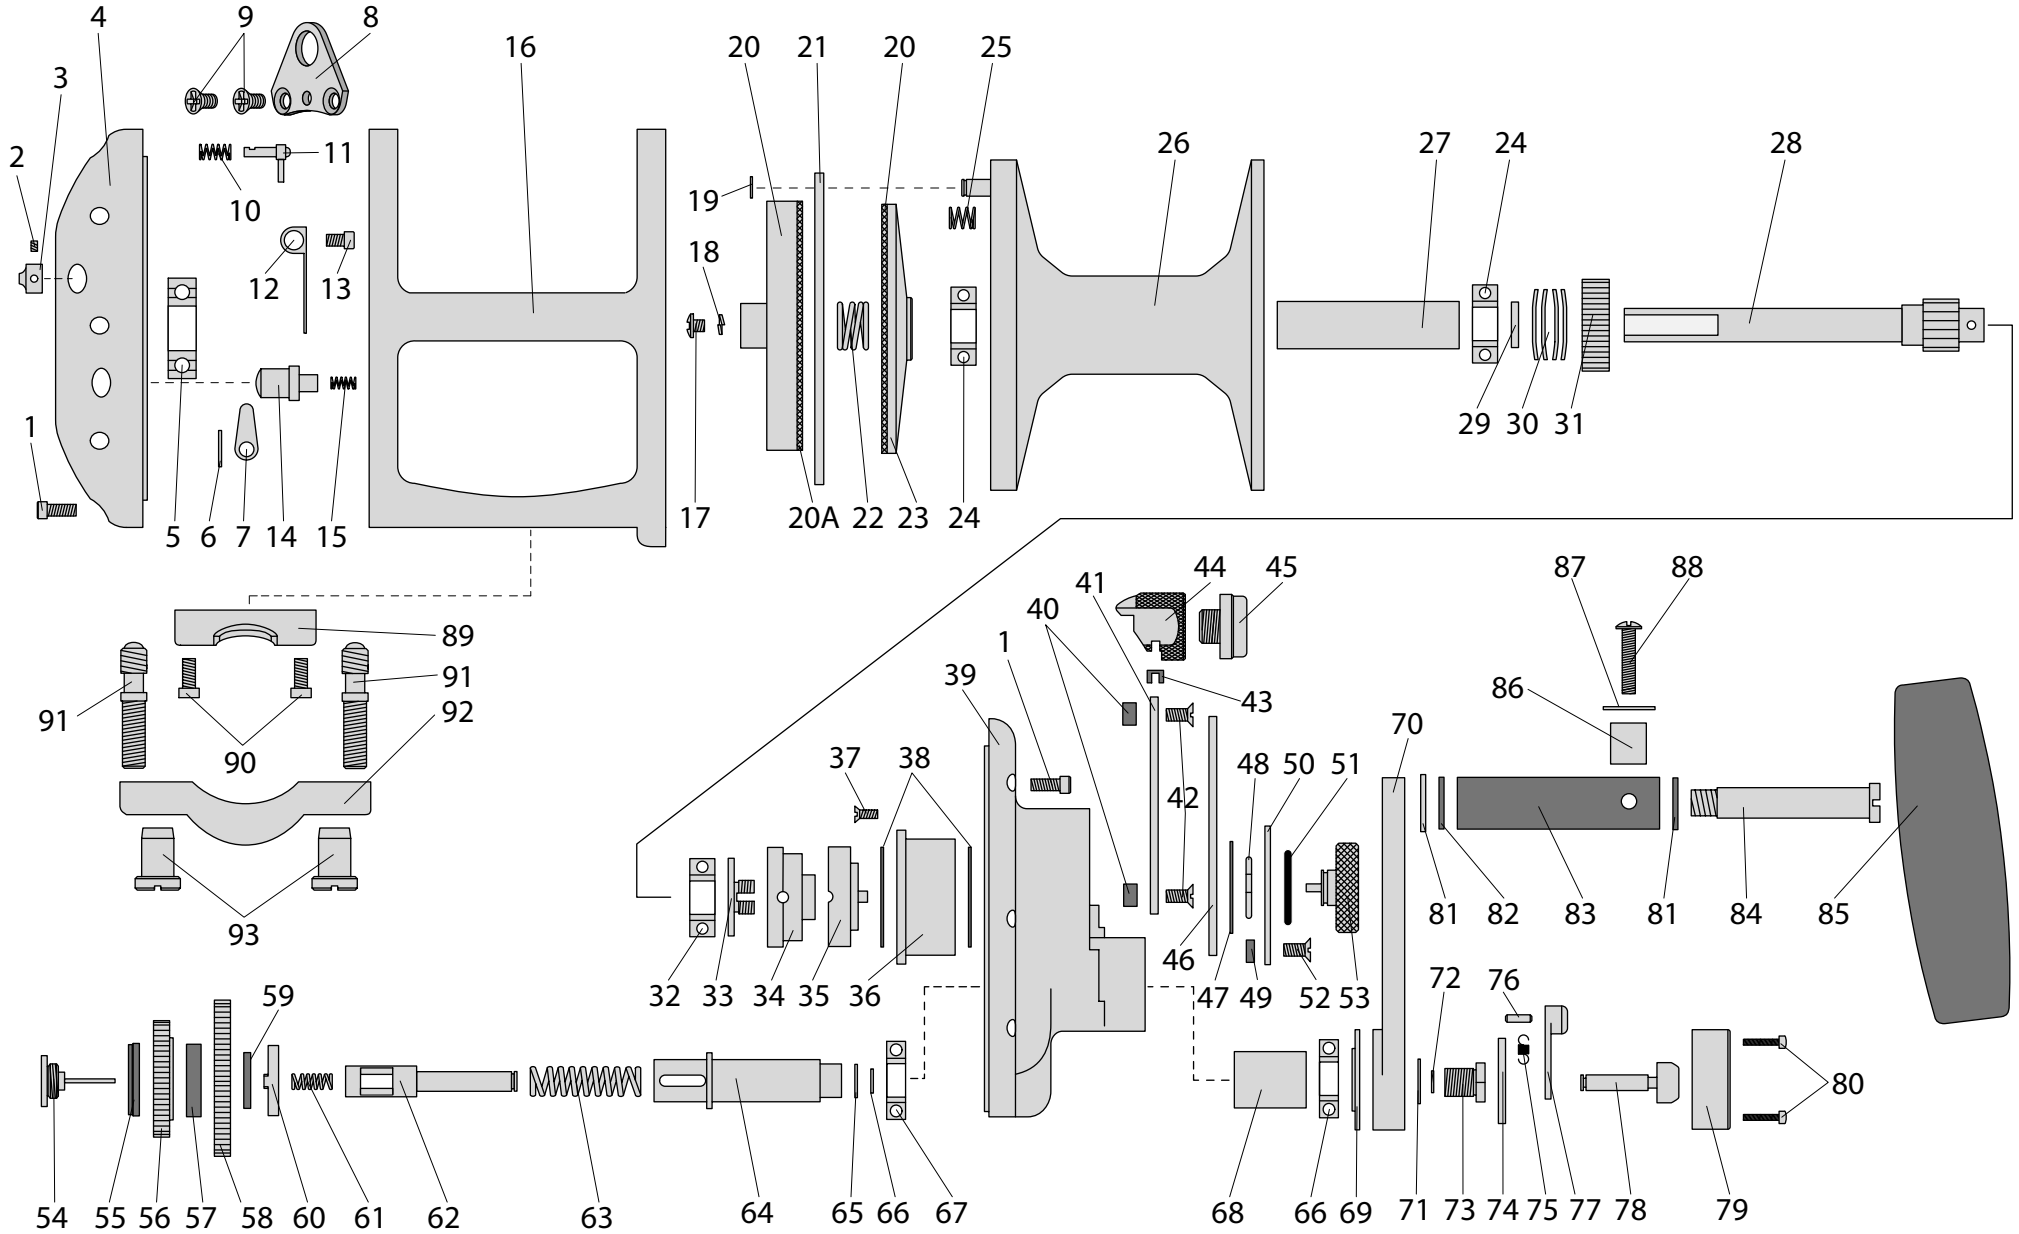

**Models Pro EXW 4/02 Parts List**

1 - End Housing Screw (16 req.)	EXW402-001	38- Cam Housing Washer (2 req.)	EXW402-038	75- Release Arm Spring	EXW402-075
2 - Clicker Knob Screw	EXW402-002	39- End Housing	EXW402-039	76- Spring Pin	EXW402-076
3 - Clicker Knob	EXW402-003	40- Spacer (3 req.)	EXW402-040	77- Release Arm	EXW402-077
4 - End Cap Housing	EXW402-004	41- Slide Plate	EXW402-041	78- Push Knob	EXW402-078
5 - End Cap Bearing	EXW402-005	42- Plate Screw (3 req.)	EXW402-042	79- Crank Arm Cover	EXW402-079
6 - Under Dog Washer (2 req.)	EXW402-006	43- Knob Slide	EXW402-092	80- Cover Screws (2 req.)	EXW402-080
7 - Dog (2 req.)	EXW402-007	44- Drag Knob Head	EXW402-044	81- Crank Arm Washer	EXW402-081
8 - Harness Lag (2 req.)	EXW402-008	45- Drag Knob Nut	EXW402-092	82- Handle Stem Washer (2 req.)	EXW402-082
9 - Screws (8 req.)	EXW402-009	46- Drag Arm	EXW402-046	83- Handle Stem	EXW402-083
10- Clicker Spring	EXW402-010	47- Teflon Washer	EXW402-047	84- Shoulder Bolt	EXW402-084
11- Clicker	EXW402-011	48- Preset Button C-Clip	EXW402-048	85- Handle	EXW402-085
12- Dog Spring (2 req.)	EXW402-012	49- Plate Washer	EXW402-049	86- Lock Screw Nut	EXW402-086
13- Spring Screw (2 req.)	EXW402-013	50- Cover Plate	EXW402-050	87- Lock Screw Washer	EXW402-087
14- Spool Stop Knob	EXW402-014	51- O-Ring	EXW402-051	88- Handle Lock Screw	EXW402-088
15- Stop Knob Spring	EXW402-015	52- Cover Plate Screw (3 req.)	EXW402-052	89- Rod Mount	EXW402-089
16- Body	EXW402-016	53- Preset Knob	EXW402-053	90- Mount Screw (4 req.)	EXW402-090
17- Left Break Screw	EXW402-017	54- Stop Nut	EXW402-054	91- Rod Mount Bolt (2 req.)	EXW402-091
18- L/B Lock Washer	EXW402-018	55- Left Washer	EXW402-055	92- Rod Mount Clamp	EXW402-092
19- Brake Disc Pin E-Clip (3 req.)	EXW402-019	56- Low Speed Gear	EXW402-054	93 -Clamp Nut (2 req.)	EXW402-093
20- Left Brake	EXW402-020	57- Center Washer	EXW402-055		
21- Disc Brake	EXW402-021	58- High Speed Gear	EXW402-058		
22- Brake Retracting Spring	EXW402-022	59-Right Washer	EXW402-059		
23- Right Brake	EXW402-023	60- Shaft Fork	EXW402-060		
24- Spool Bearing (2 req.)	EXW402-024	61- Fork Spring	EXW402-061		
25- Brake Pin Spring (3 req.)	EXW402-025	62- Pusher	EXW402-062		
26- Spool	EXW402-026	63- Pusher Spring	EXW402-063		
27- Spool Tube	EXW502-027	64- Drive Shaft	EXW402-064		
28- Spool Shaft	EXW502-028	65- Pusher Washer	EXW402-065		
29- Spacer Washer	EXW502-029	66- Pusher E-Clip	EXW402-066		
30- Belleville Washers (4 req.)	EXW502-030	67- Drive Shaft Bearing (2 req.)	EXW402-067		
31- Low Speed Pinion Gear	EXW502-031	68- Drive Shaft Tube	EXW402-068		
32- Gear Bearing	EXW502-032	69- Drive Shaft Washer	EXW402-069		
33- Preset Nut	EXW502-033	70- Crank Arm	EXW402-070		
34- Male Cam	EXW502-034	71- Washer	EXW402-071		
35- Female Cam	EXW502-035	72- Push Pin E-Clip	EXW402-072		
36- Cam Housing	EXW502-036	73- Crank Arm Nut	EXW402-073		
37- Cam Housing Screw (2 req.)	EXW502-037	74- Lock Plate	EXW402-074		