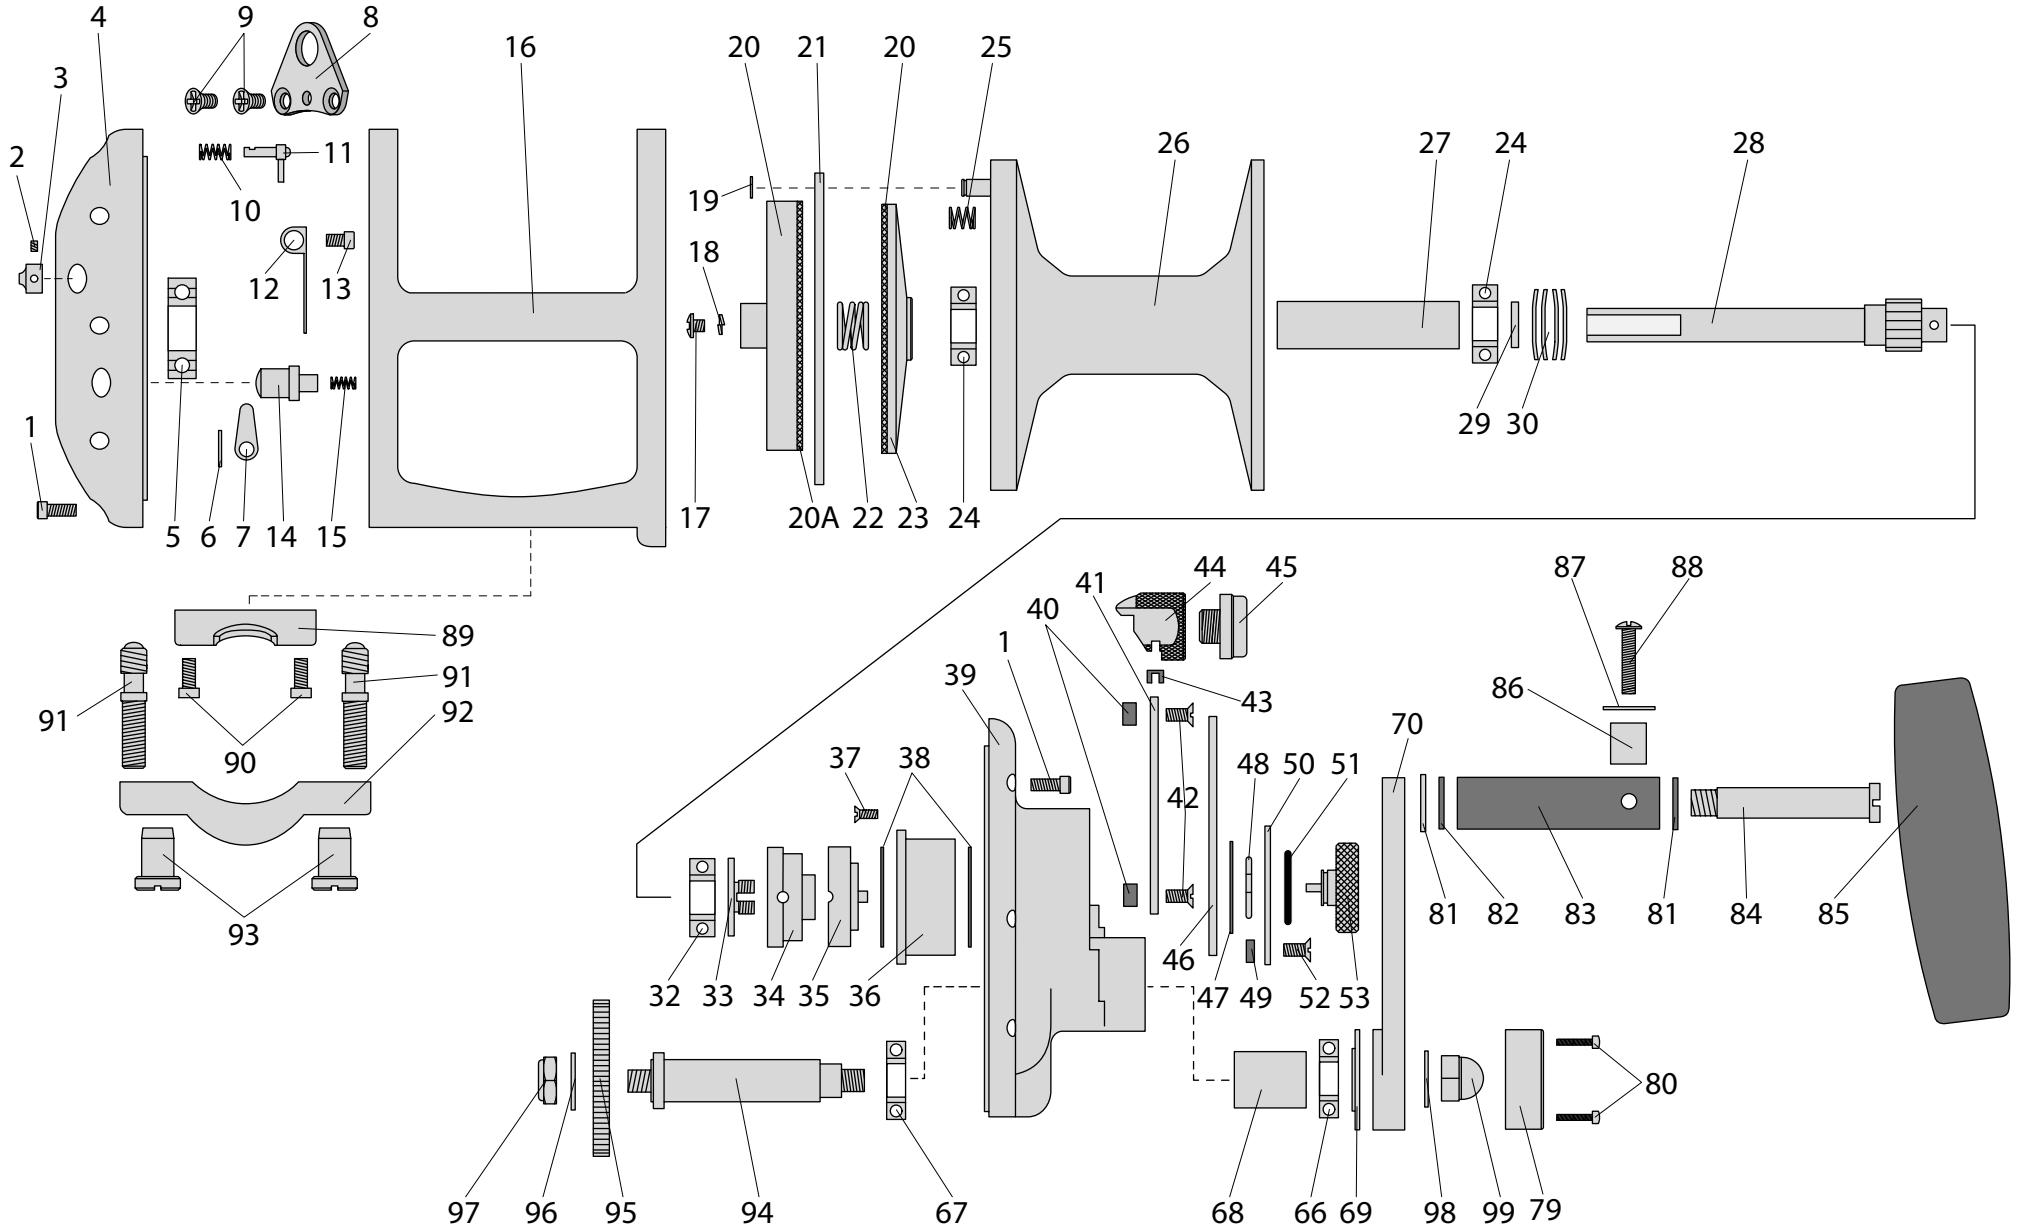

Models Pro EXW 4/0I, EX 4/0I Parts List

1 - End Housing Screw (16 req.)	EXW402-001	38- Cam Housing Washer (2 req.)	EXW402-038	75- Release Arm Spring	EXW402-075
2 - Clicker Knob Screw	EXW402-002	39- End Housing	EXW402-039	76- Spring Pin	EXW402-076
3 - Clicker Knob	EXW402-003	40- Spacer (3 req.)	EXW402-040	77- Release Arm	EXW402-077
4 - End Cap Housing	EXW402-004	41- Slide Plate	EXW402-041	78- Push Knob	EXW402-078
5 - End Cap Bearing	EXW402-005	42- Plate Screw (3 req.)	EXW402-042	79- Crank Arm Cover	EXW402-079
6 - Under Dog Washer (2 req.)	EXW402-006	43- Knob Slide	EXW402-092	80- Cover Screws (2 req.)	EXW402-080
7 - Dog (2 req.)	EXW402-007	44- Drag Knob Head	EXW402-044	81- Crank Arm Washer	EXW402-081
8 - Harness Lag (2 req.)	EXW402-008	45- Drag Knob Nut	EXW402-092	82- Handle Stem Washer (2 req.)	EXW402-082
9 - Screws (8 req.)	EXW402-009	46- Drag Arm	EXW402-046	83- Handle Stem	EXW402-083
10- Clicker Spring	EXW402-010	47- Teflon Washer	EXW402-047	84- Shoulder Bolt	EXW402-084
11- Clicker	EXW402-011	48- Preset Button C-Clip	EXW402-048	85- Handle	EXW402-085
12- Dog Spring (2 req.)	EXW402-012	49- Plate Washer	EXW402-049	86- Lock Screw Nut	EXW402-086
13- Spring Screw (2 req.)	EXW402-013	50- Cover Plate	EXW402-050	87- Lock Screw Washer	EXW402-087
14- Spool Stop Knob	EXW402-014	51- O-Ring	EXW402-051	88- Handle Lock Screw	EXW402-088
15- Stop Knob Spring	EXW402-015	52- Cover Plate Screw (3 req.)	EXW402-052	89- Rod Mount	EXW402-089
16- Body	EXW402-016	53- Preset Knob	EXW402-053	90- Mount Screw (4 req.)	EXW402-090
17- Left Break Screw	EXW402-017	54- Stop Nut	EXW402-054	91- Rod Mount Bolt (2 req.)	EXW402-091
18- L/B Lock Washer	EXW402-018	55- Left Washer	EXW402-055	92- Rod Mount Clamp	EXW402-092
19- Brake Disc Pin E-Clip (3 req.)	EXW402-019	56- Low Speed Gear	EXW402-054	93 -Clamp Nut (2 req.)	EXW402-093
20- Left Brake	EXW402-020	57- Center Washer	EXW402-055		
21- Disc Brake	EXW402-021	58- High Speed Gear	EXW402-058		
22- Brake Retracting Spring	EXW402-022	59-Right Washer	EXW402-059		
23- Right Brake	EXW402-023	60- Shaft Fork	EXW402-060		
24- Spool Bearing (2 req.)	EXW402-024	61- Fork Spring	EXW402-061		
25- Brake Pin Spring (3 req.)	EXW402-025	62- Pusher	EXW402-062		
26- Spool	EXW402-026	63- Pusher Spring	EXW402-063		
27- Spool Tube	EXW502-027	64- Drive Shaft	EXW402-064		
28- Spool Shaft	EXW502-028	65- Pusher Washer	EXW402-065		
29- Spacer Washer	EXW502-029	66- Pusher E-Clip	EXW402-066		
30- Belleville Washers (4 req.)	EXW502-030	67- Drive Shaft Bearing (2 req.)	EXW402-067		
31- Low Speed Pinion Gear	EXW502-031	68- Drive Shaft Tube	EXW402-068		
32- Gear Bearing	EXW502-032	69- Drive Shaft Washer	EXW402-069		
33- Preset Nut	EXW502-033	70- Crank Arm	EXW402-070		
34- Male Cam	EXW502-034	71- Washer	EXW402-071		
35- Female Cam	EXW502-035	72- Push Pin E-Clip	EXW402-072		
36- Cam Housing	EXW502-036	73- Crank Arm Nut	EXW402-073		
37- Cam Housing Screw (2 req.)	EXW502-037	74- Lock Plate	EXW402-074		