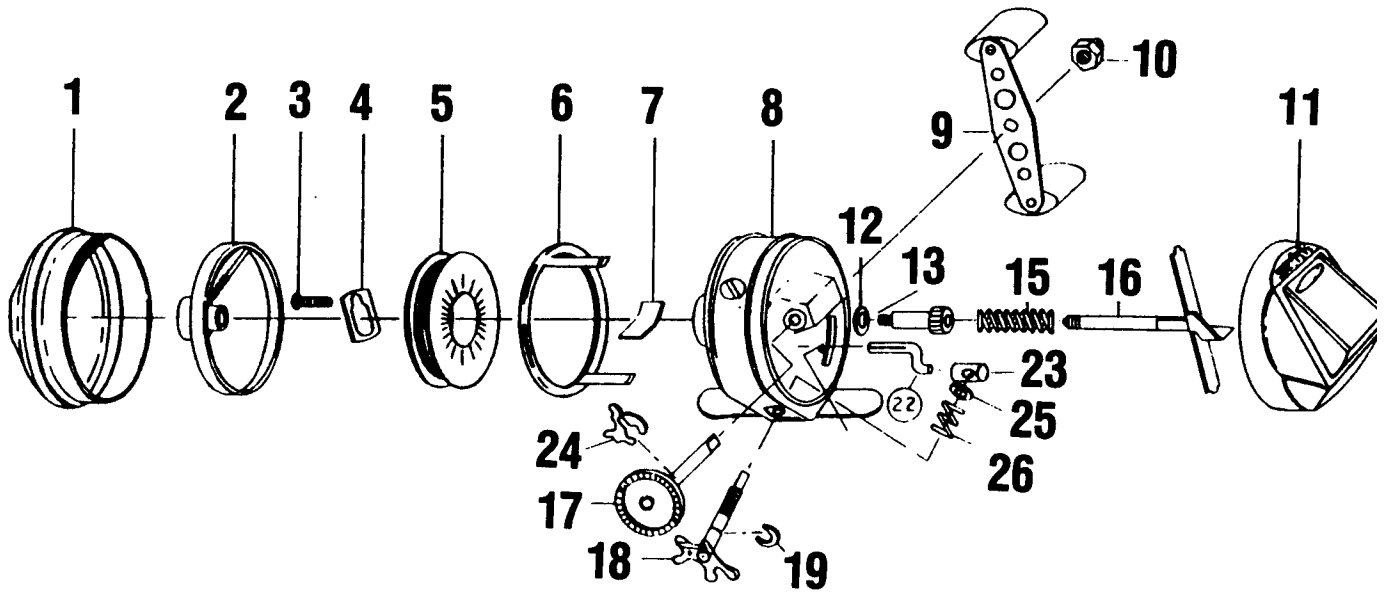

BROWNING® 750

Key No.	Part No.	Description	Price
1	SJ324	FRONT COVER S/A	3.40
2	SJ310	SPINNER HEAD S/A	3.81
3	SJ040	SPOOL LATCH SCREW	0.20
4	SJ034	SPOOL LATCH	0.30
5	SJ321	SPOOL S/A	1.95
6	SJ346	BRAKE RING S/A	1.50
7	SJ052	DRAG SPRING	0.25
8	SJ301	BODY S/A	6.18
9	KZ318-09	HANDLE S/A	1.60
10	AZ003	CRANK NUT	0.58
11	SJ323	BACK COVER S/A	1.75
12	SJ019	PINION GEAR WASHER	0.20
13	SJ011	PINION	1.55
15	SJ020	CONTROL SHAFT SPRING	0.15
16	SJ331	BRAKE BAR S/A	2.15
17	SJ308	CRANK SHAFT S/A	0.70
18	SJ032	ADJUSTMENT SCREW	0.15
19	SJ029	RETAINER CLIP	0.40
22	SJ035	CLUTCH LINK	0.65
23	SJ036	ADJUSTMENT NUT	1.00
24	SJ061	ANTI REVERSE ACTUATOR	0.10
25	SJ042	DRAG SCREW WASHER	0.25
26	SJ064	DRAG ADJUSTMENT SPRING	0.30

Prices subject to change without notice. Prices do not include postage and handling.

PLEASE ORDER BY PART NUMBER

Rev. 6/94

Zebco Division Brunswick Corporation, Box 270, Tulsa, OK 74101 USA 918-836-5581