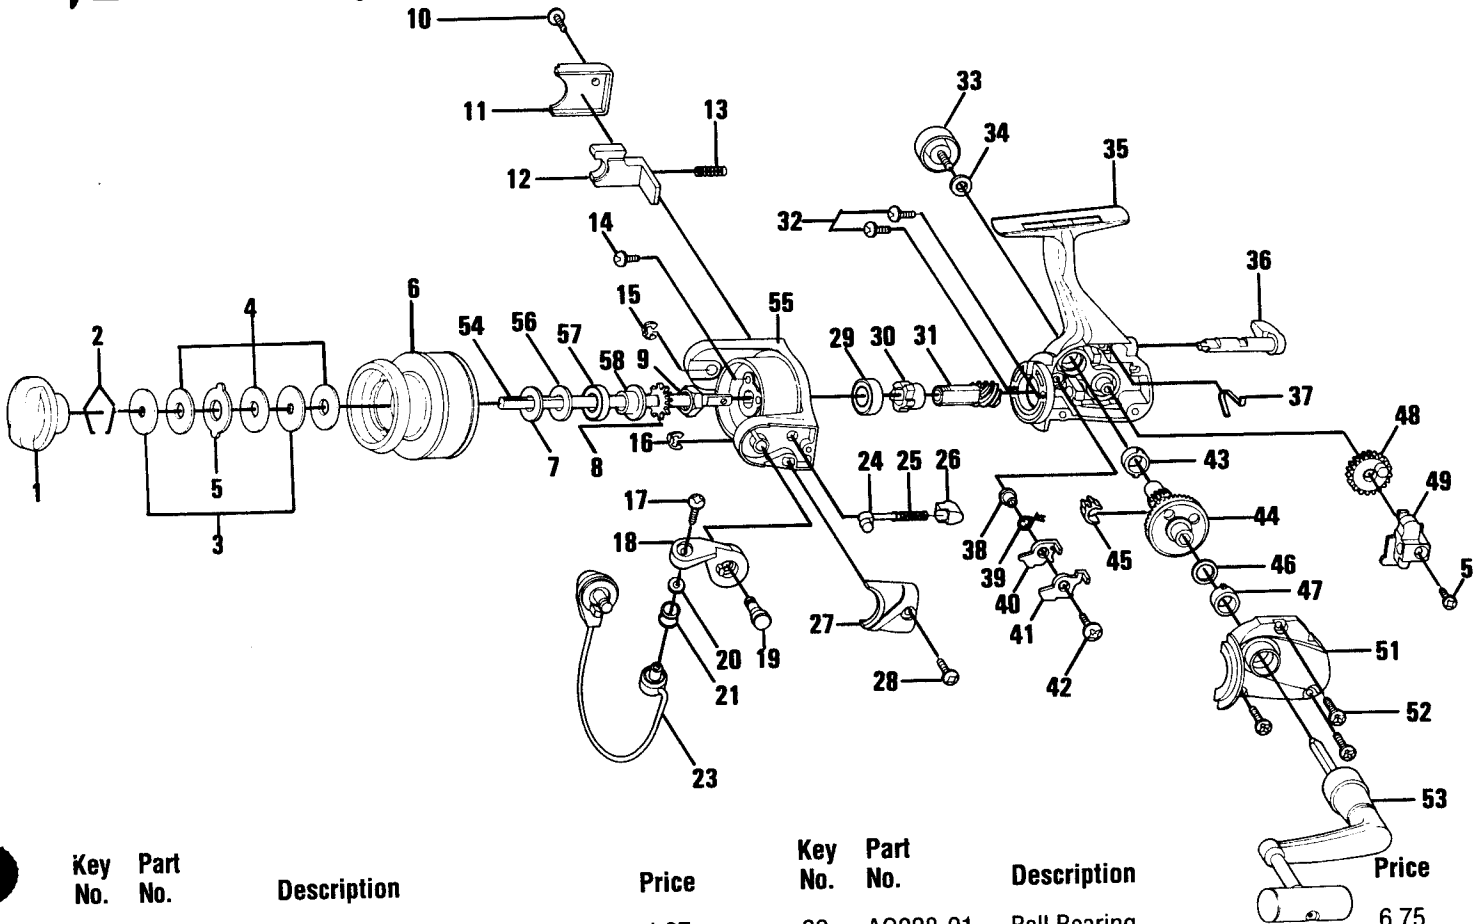

BROWNING® BPS3

Key No.	Part No.	Description	Price	Key No.	Part No.	Description	Price
1	GU332-07	Drag Knob Assembly	4.07	29	AQ028-01	Ball Bearing	6.75
2	GQ038-01	Spool Retainer	.98	30	GU060-01	Ratchet Gear	2.06
3	GU080-01	Drag D Washer	.52	31	GU011-01	Pinion Gear	2.32
4	GU105-05	Drag Disc	1.60	32	GU077-01	Bearing Screw	.15
5	GU081-01	Drag Key Washer	.52	33	GU073-01	Handle Screw	1.44
6	XU321-07	Spool Assembly	10.97	34	GU105-01	Handle Washer	.10
7	GU105-06	Spool Washer	.36	35	GU001-17	Body	4.33
8	GU037-01	Click Gear	.52	36	GU090-01	Anti-Reverse Lever	1.49
9	GU006-01	Rotor Nut	.31	37	GU089-01	Anti-Reverse Lever Spring	.52
10	GU077-02	Kick Lever Cover Screw	.15	38	GU091-01	Anti-Reverse Pawl Post	.26
11	GU046-01	Kick Lever Cover	.77	39	GU061-01	Anti-Reverse Pawl Spring	.36
12	GU019-01	Kick Lever	1.03	40	GU063-01	Anti-Reverse Pawl "A"	.45
13	KQ049-01	Kick Lever Spring	.26	41	GU074-01	Anti-Reverse Pawl "B"	.46
14	GU077-04	Rotor Nut Lock Screw	.15	42	GU077-05	Anti-Reverse Pawl Screw	.15
15	KQ034-01	E-Clip	.15	43	GU157-01	Gear Shaft Bearing	3.30
16	KQ034-01	E-Clip	.15	44	GU012-01	Drive Gear	2.88
17	KQ108-01	Line Slider Screw	.31	45	GU086-01	Silent Cam	.41
18	GU007-01	Arm Lever	1.85	46	GU105-08	Adjustment Washer	.15
19	GU051-02	Arm Lever Pin	.46	47	GU157-01	Gear Shaft Bearing	3.30
20	GU105-07	Line Roller Washer	.15	48	GU053-01	Oscillator Gear	1.80
21	MT004-01	Line Roller	7.47	49	GU025-01	Oscillator Slider	.88
22	MT016-02	Line Roller Bushing	.77	50	GU100-01	Main Shaft Screw	.15
23	GU347-02	Bail Assembly	5.51	51	GU023-17	Body Cover	2.37
24	KQ031-01	Arm Lever Spring Pin	.26	52	GU057-01	Body Cover Screw	.15
25	KQ049-03	Arm Lever Spring	.36	53	ZU318-03	Handle Assembly	5.20
26	QL020-01	Arm Lever Spring Holder	.31	54	GU015-01	Main Shaft	1.80
27	LU087-04	Arm Lever Spring Cover	.77	55	GU009-13	Rotor	3.76
28	GU077-02	Arm Lever Spring Cover Screw	.15				