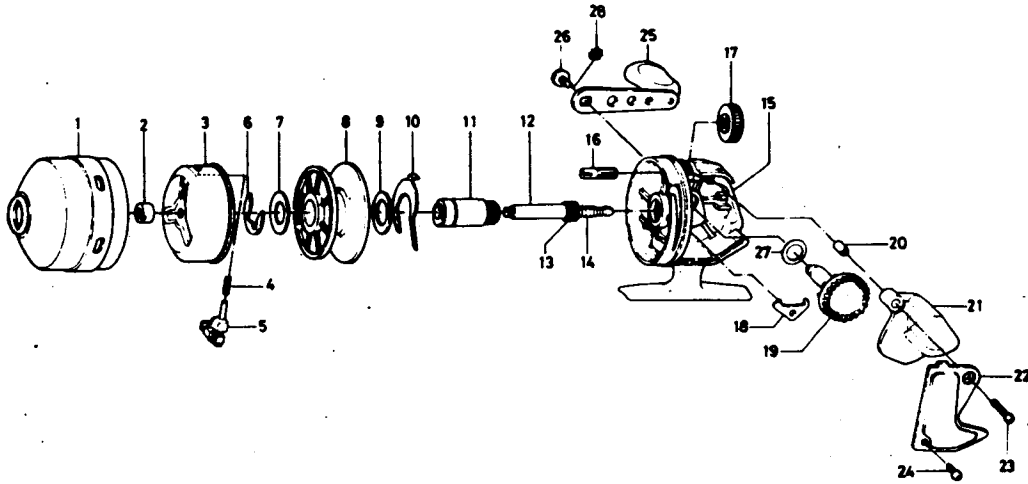

SPINCASTING REEL

ApolloCast 108

Key No.	Parts No.	Parts Name
1	6-B08-8401	Front cover
2	6-342-4911	Rotor nut
3	6-B08-8102	Rotor
4	6-144-1801	Pick up pin spring
5	6-B08-8202	Pick up pin
6	6-320-0351	Spool retainer
7	6-370-0412	Spool washer
8	6-B08-7801	Spool
9	6-370-0412	Spool washer
10	6-B30-7401	Drag adjusting plate
11	6-B08-6401	Shaft metal
12	6-B08-6601	Main shaft
13	6-B08-6701	Pinion gear
14	6-141-2521	Main shaft spring
		Sold as one unit
		Main shaft assembly
		6-B08-6501

Key No.	Parts No.	Parts Name
15	6-B30-8201	Body
16	6-B08-7601	Drag adjusting screw
17	6-B08-7401	Drag adjusting dial
18	K-110-2721	Anti-reverse claw
19	6-B08-6301	Drive gear
20	6-B08-6901	Push button sleeve
21	6-B08-6801	Push button
22	6-B08-7003	Body cover
23	6-353-8701	Body cover screw (long)
24	6-351-6601	Body cover screw (short)
25	6-746-5801	Handle
26	6-B08-7301	Handle screw
27	6-373-0100	Drive gear washer
28	6-160-8001	Handle washer