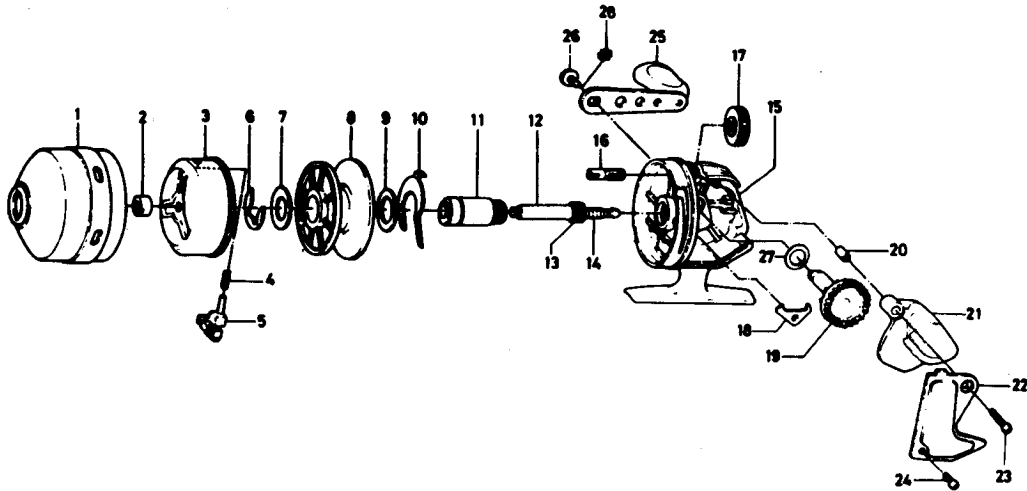

**SPINCASTING REEL Apollocast 108S**

Key No.	Parts No.	Parts Name
1	B08-8401	Front cover
2	342-4911	Rotor nut
3	B08-8102	Rotor
4	144-1801	Pick up pin spring
5	B08-8202	Pick up pin
6	320-0351	Spool retainer
7	370-4512	Spool washer
8	B08-7801	Spool
9	370-0412	Spool washer
10	B30-7401	Drag adjusting plate
11	B08-6401	Shaft metal
12	B08-6601	Main shaft
13	B08-6701	Pinion gear
14	141-2521	Main shaft spring

Sold as one unit  
Main shaft assembly  
B08-6501

Key No.	Parts No.	Parts Name
15	B30-8202	Body
16	B08-7601	Drag adjusting screw
17	B08-7401	Drag adjusting dial
18	110-2721	Anti-reverse claw
19	B08-6301	Drive gear
20	B08-6901	Push button sleeve
21	B08-6801	Push button
22	B08-7013	Body cover
23	353-8701	Body cover screw (long)
24	351-6601	Body cover screw (short)
25	746-5201	Handle
26	B08-7301	Handle screw
27	373-0100	Drive gear washer
28	160-8001	Handle washer