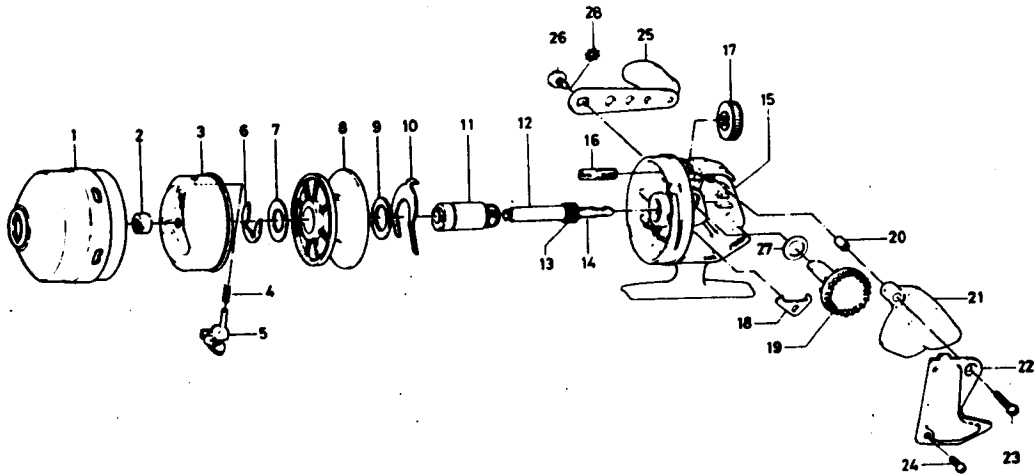

SPINCASTING REEL

ApolloCast 110

Key No.	Parts No.	Parts Name
1	6-B09-7401	Front cover
2	6-342-4911	Rotor nut
3	6-B09-7202	Rotor
4	6-144-1801	Pick up pin spring
5	6-B09-7302	Pick up pin
6	6-320-0351	Spool retainer
7	6-370-0412	Spool washer
8	6-B09-6901	Spool
9	6-370-0412	Spool washer
10	6-B30-7401	Drag adjusting plate
11	6-B08-6401	Shaft metal
12	6-B08-6601	Main shaft
13	6-B08-6701	Pinion gear
14	6-141-2521	Main shaft spring
		Sold as one unit
		Main shaft assembly
		6-B08-6501

Key No.	Parts No.	Parts Name
15	6-B30-8301	Body
16	6-B08-7601	Drag adjusting screw
17	6-B08-7401	Drag adjusting dial
18	K-110-2721	Anti-reverse claw
19	6-B03-6301	Drive gear
20	6-B08-6901	Push button sleeve
21	6-B08-6801	Push button
22	6-B08-7004	Body cover
23	6-353-8701	Body cover screw (long)
24	6-351-6601	Body cover screw (short)
25	6-746-5801	Handle
26	6-B08-7301	Handle screw
27	6-373-0100	Drive gear washer
28	6-160-8001	Handle washer