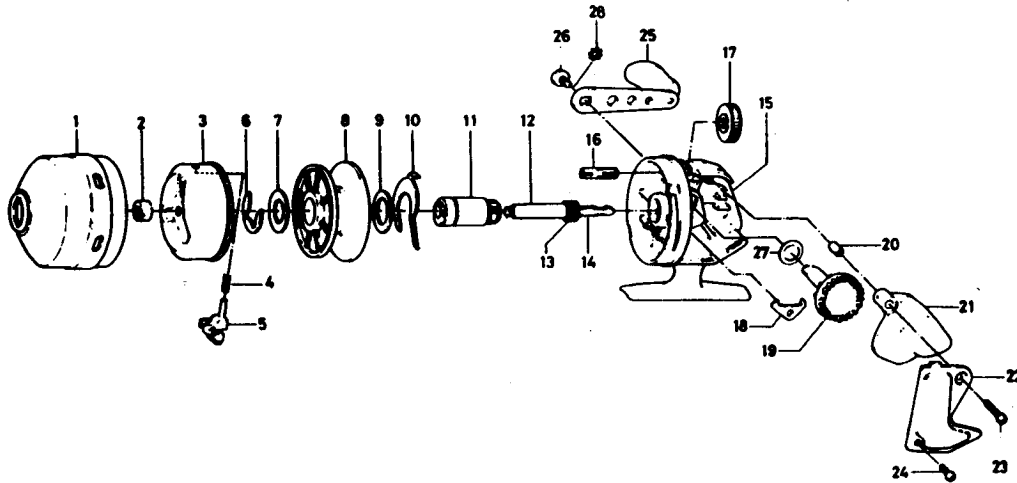

# SPINCASTING REEL **ApolloCast 110S**

Key No.	Parts No.	Parts Name	Key No.	Parts No.	Parts Name
1	B09-7401	Front cover	15	B30-8302	Body
2	342-4911	Rotor nut	16	B08-7601	Drag adjusting screw
3	B09-7202	Rotor	17	B08-7401	Drag adjusting dial
4	144-1801	Pick up pin spring	18	110-2721	Anti-reverse claw
5	B09-7302	Pick up pin	19	B08-6301	Drive gear
6	320-0351	Spool retainer	20	B08-6901	Push buttonsleeve
7	370-4512	Spool washer	21	B08-6801	Push button
8	B09-6901	Spool	22	B08-7014	Body cover
9	370-0412	Spool washer	23	353-8701	Body cover screw (long)
10	B30-7401	Drag adjusting plate	24	351-6601	Body cover screw (short)
11	B08-6401	Shaft metal	25	746-5801	Handle
12	B08-6601	Main shaft	26	B08-7301	Handle screw
13	B08-6701	Pinion Gear	27	373-0100	Drive gear washer
14	141-2521	Main shaft spring	28	160-8001	Handle washer

Sold as one unit  
 Main shaft assembly  
 B08-6501