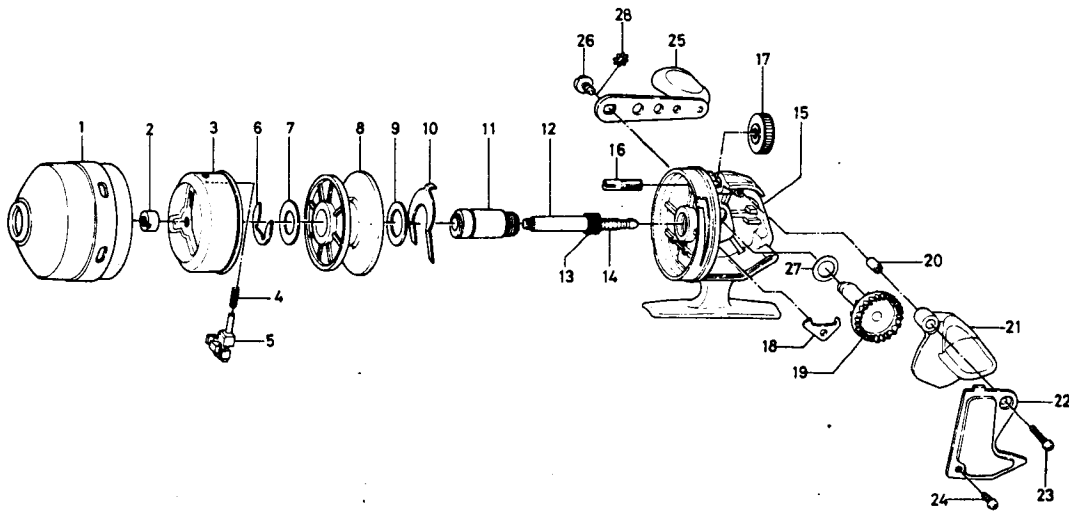

SPINCASTING REEL

ApolloCast 112

Key No.	Parts No.	Parts Name
1	6-B27-8201	Front cover
2	6-342-4911	Rotor nut
3	6-B09-7202	Rotor
4	6-144-1801	Pick up pin spring
5	6-B09-7302	Pick up pin
6	6-320-0351	Spool retainer
7	6-370-4512	Spool washer
8	6-B27-8301	Spool
9	6-370-0412	Spool washer
10	6-B30-7401	Drag adjusting plate
11	6-B12-3301	Shaft metal
12	6-B27-8601	Main shaft
13	6-B08-6701	Pinion gear
14	6-141-2521	Main shaft spring

Sold as one unit
Main shaft assembly
6-B27-8501

Key No.	Parts No.	Parts Name
15	6-B30-8301	Body
16	6-B08-7601	Drag adjusting screw
17	6-B08-7401	Drag adjusting dial
18	K-110-2721	Anti-reverse cam
19	6-B08-6301	Drive gear
20	6-B08-6901	Push button sleeve
21	6-B08-6801	Push button
22	6-B08-7007	Body cover
23	6-353-8701	Body cover screw (long)
24	6-351-6601	Body cover screw (short)
25	6-746-5801	Handle
26	6-B08-7301	Handle screw B
27	6-373-0100	Drive gear washer
28	6-160-8001	Handle washer