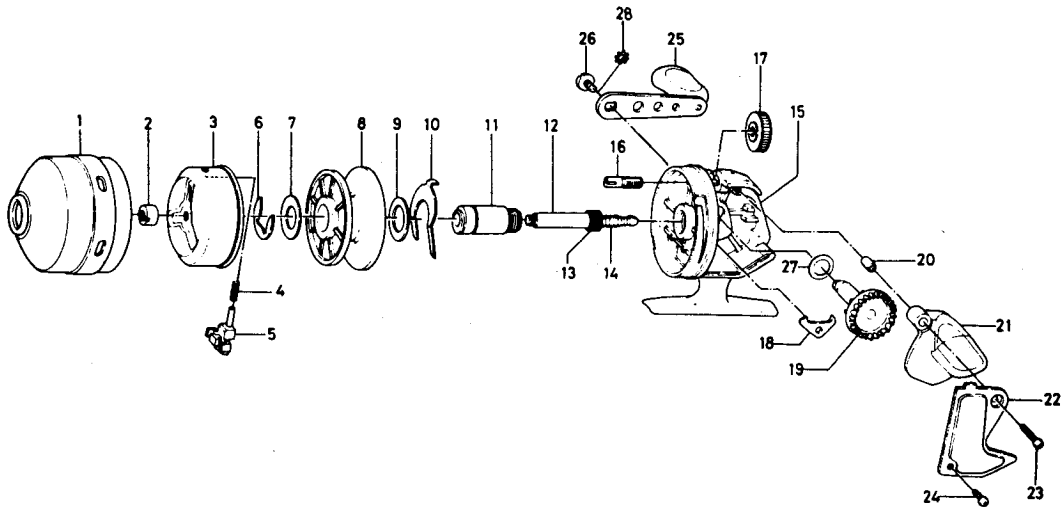

SPINCASTING REEL **Apollo**cast 112S

Key No.	Parts No.	Parts Name	Key No.	Parts No.	Parts Name
1	B27-8201	Front cover	15	B30-8302	Body
2	342-4911	Rotor nut	16	B08-7601	Drag adjusting screw
3	B09-7202	Rotor	17	B08-7401	Drag adjusting dial
4	144-1801	Pick up pin spring	18	110-2721	Anti-reverse claw
5	B09-7302	Pick up pin	19	B08-6301	Drive gear
6	320-0351	Spool retainer	20	B08-6901	Push button sleeve
7	370-4512	Spool washer	21	B08-6801	Push button
8	B27-8301	Spool	22	B08-7015	Body cover
9	370-0412	Spool washer	23	353-8701	Body cover screw (long)
10	B30-7401	Drag adjusting plate	24	351-6601	Body cover screw (short)
11	B12-3301	Shaft metal	25	746-5801	Handle
12	B27-8601	Main shaft	26	B08-7301	Handle screw B
13	B08-6701	Pinion Gear	27	373-0100	Drive gear washer
14	141-2521	Main shaft spring	28	160-8001	Handle washer

Sold as one unit
 Main shaft assembly
 B27-8501