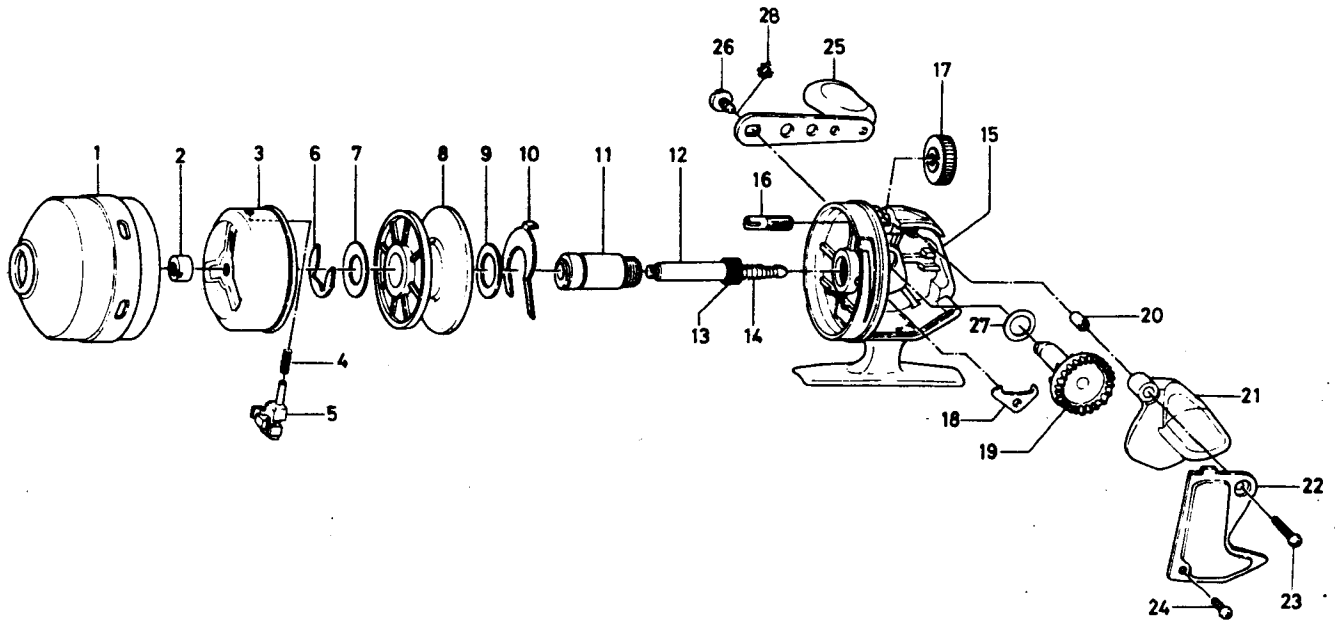

SPINCASTING REEL

**ApolloCast 117**

Key No.	Parts No.	Parts Name
1	6-B12-4301	Front cover
2	6-342-4911	Rotor nut
3	6-B12-4102	Rotor
4	6-144-1801	Pick up pin spring
5	6-B12-4202	Pick up pin
6	6-320-0351	Spool retainer
7	6-370-0412	Spool washer
8	6-B12-3912	Spool
9	6-370-0412	Spool washer
10	6-B30-7501	Drag adjusting plate
11	6-B12-3301	Shaft metal
12	6-B12-3501	Main shaft
13	6-B08-6701	Pinion gear
14	6-142-7711	Main shaft spring

Sold as one unit  
Main shaft assembly  
6-B12-3401

Key No.	Parts No.	Parts Name
15	6-B30-8401	Body
16	6-B08-7601	Drag adjusting screw
17	6-B08-7401	Drag adjusting dial
18	6-110-5801	Anti-reverse claw
19	6-B12-3201	Drive gear
20	6-B08-6901	Push button sleeve
21	6-B12-5601	Push button
22	6-B12-3602	Body cover
23	6-353-8701	Body cover screw (long)
24	6-351-6601	Body cover screw (short)
25	6-746-5801	Handle
26	6-B08-7301	Handle screw
27	6-371-2800	Drive gear washer
28	6-160-8001	Handle washer