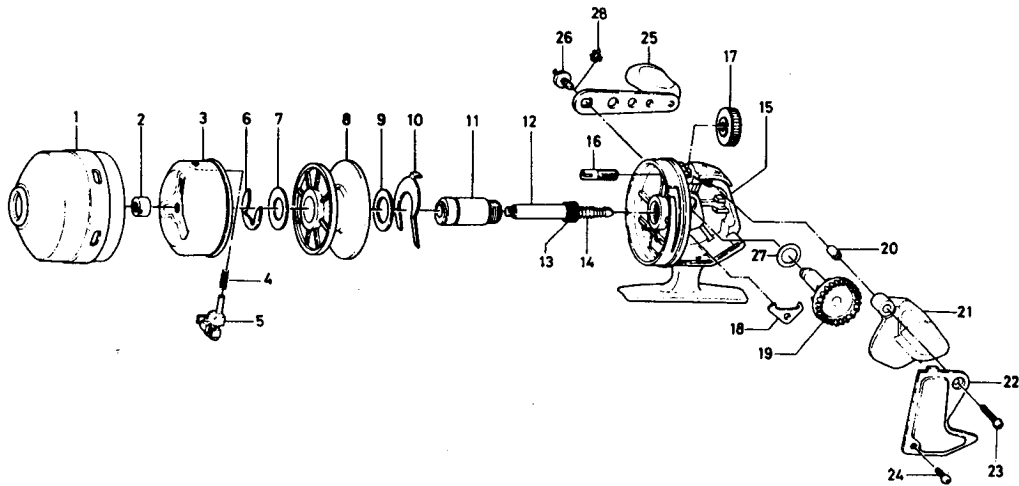

SPINCASTING REEL **ApolloCast 117S**

Key No.	Parts No.	Parts Name	Key No.	Parts No.	Parts Name
1	B12-4301	Front cover	15	B30-8402	Body
2	342-4911	Rotor nut	16	B08-7601	Drag adjusting screw
3	B12-4102	Rotor	17	B08-7401	Drag adjusting dial
4	144-1801	Pick up pin spring	18	110-5801	Anti-reverse claw
5	B12-4202	Pick up pin	19	B12-3201	Drive gear
6	320-0351	Spool retainer	20	B08-6901	Push button sleeve
7	370-0412	Spool washer	21	B12-5601	Push button
8	B12-3912	Spool	22	B12-3604	Body cover
9	370-0412	Spool washer	23	353-8701	Body cover screw (long)
10	B30-7501	Drag adjusting plate	24	351-6601	Body cover screw (short)
11	B12-3301	Shaft metal	25	746-5801	Handle
12	B12-3501	Main shaft	26	B08-7301	Handle screw
13	B08-6701	Pinion gear	27	371-2800	Drive gear washer
14	142-7711	Main shaft spring	28	160-8001	Handle washer

Sold as one unit
 Main shaft assembly
 B12-3401