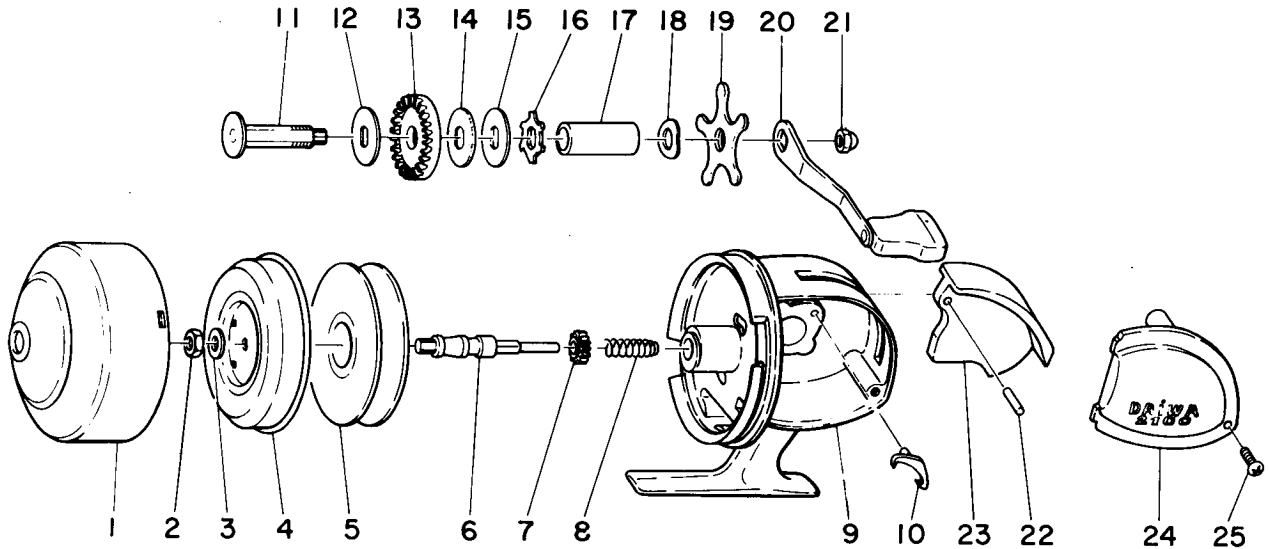

# SPINCASTING REEL 2100

**SPOOL LINE CAPACITY: 85 YDS., 8 LB. TEST**

| Key No. | Parts No.         | Parts Name        | Price  | Key No. | Parts No.         | Parts Name        | Price | Key No.     | Parts No.         | Parts Name              | Price |
|---------|-------------------|-------------------|--------|---------|-------------------|-------------------|-------|-------------|-------------------|-------------------------|-------|
| 1       | 60082901 (A00829) | Front cover       | \$1.25 | 10      | 60082401 (A00824) | Anti-reverse claw | \$.50 | 18          | 61508301 (1583)   | Star drag spring washer | \$.50 |
| 2       | 63414301 (34143)  | Rotor nut         | .50    | 11      | 60082501 (A00825) | Drive gear shaft  | .50   | 19          | 65501703 (5517)   | Star drag               | .75   |
| 3       | 63735201 (37352)  | Rotor nut washer  | .50    | 12      | 63734201 (37342)  | Drag washer A     | .50   | 20          | 60082601 (A00826) | Handle                  | .75   |
| 4       | 60082801 (A00828) | Rotor             | 1.25   | 13      | 64120701 (41207)  | Drive gear        | .50   | 21          | 63409311 (3493)   | Handle nut              | .50   |
| 5       | 65121601 (51216)  | Spool             | .75    | 14      | 63735101 (37351)  | Drag washer B     | .50   | 22          | 61212901 (12129)  | Push button pin         | .50   |
| 6       | 63919001 (39190)  | Main shaft        | .75    | 15      | 63734201 (37342)  | Drag washer C     | .50   | 23          | 62906901 (2969)   | Push button             | .50   |
| 7       | 64014301 (40143)  | Pinion            | .50    | 16      | 62803201 (2832)   | Anti reverse gear | .50   | 24          | 60618601 (06186)  | Body cover              | .50   |
| 8       | 61409501 (1495)   | Main shaft spring | .50    | 17      | 65006801 (5068)   | Collar            | .50   | 25          | 63521801 (35218)  | Body cover screw        | .50   |
| 9       | 61915701 (19157)  | Body              | 2.00   |         |                   |                   |       | A. (6, 7,8) | 60082701 (A00827) | Main shaft ass'y        | 1.20  |