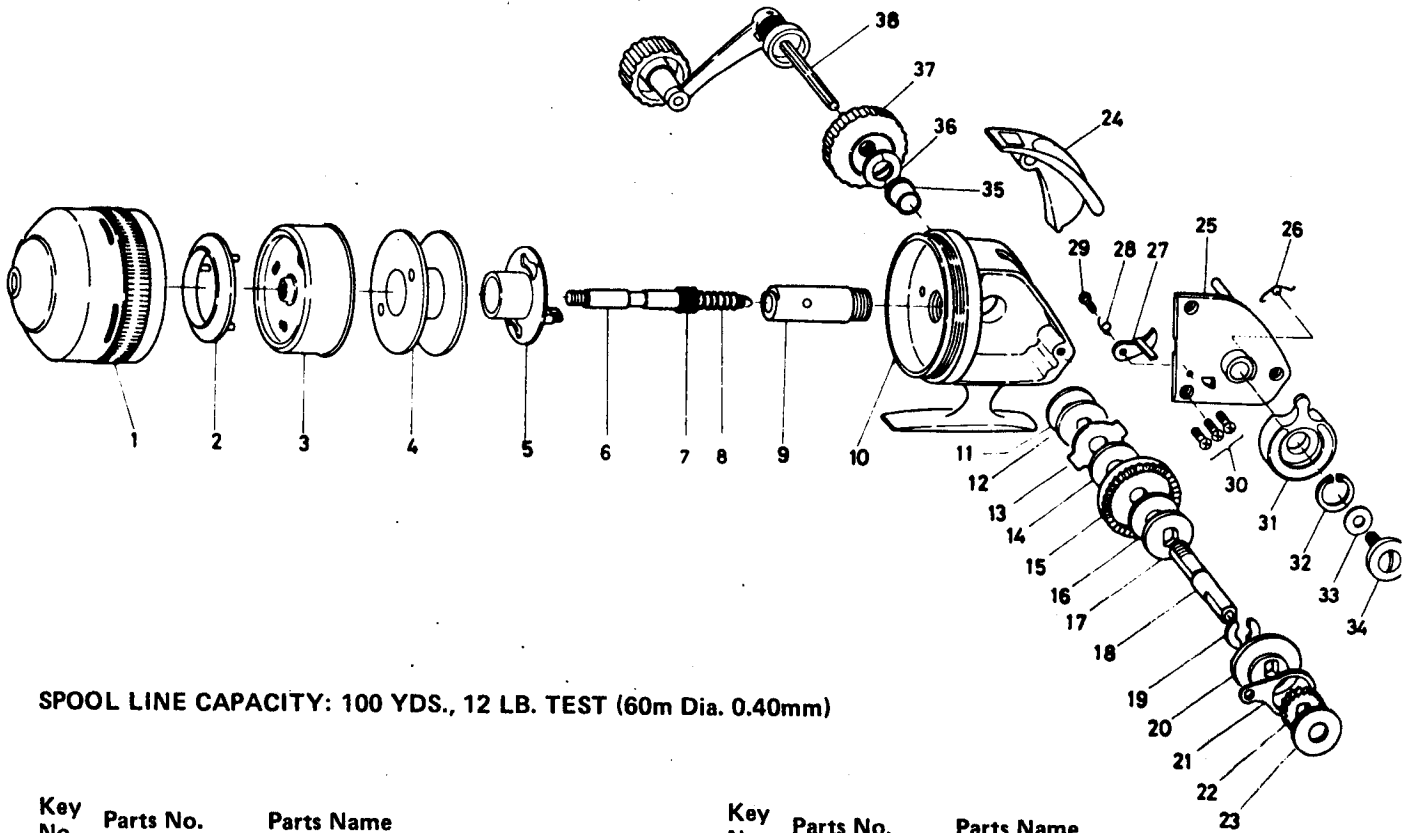

SPINCASTING REEL

5400RL

SPOOL LINE CAPACITY: 100 YDS., 12 LB. TEST (60m Dia. 0.40mm)

| Key No. | Parts No. | Parts Name |
|---------|-----------|-----------------------------|
| 1 | 67550401 | Front cover |
| 2 | 63301611 | Line stopper |
| 3 | 67350601 | Rotor |
| 4 | 60067211 | Spool |
| 5 | 60079901 | Spool retainer |
| 6-8 | 60084301 | Main shaft assembly |
| 6 | 63918701 | Main shaft |
| 7 | 64014201 | Pinion |
| 8 | 61427701 | Main shaft spring |
| 9 | 63811201 | Shaft metal |
| 10 | 61915431 | Body |
| 11 | 63707510 | Drive gear adjusting washer |
| 12 | 63733803 | Drag disc washer A |
| 13 | 63746011 | Drag disc washer B |
| 14 | 63733802 | Drag disc washer C |
| 15 | 64120511 | Drive gear |
| 16 | 63733901 | Drag disc washer D |
| 17 | 63733801 | Drag disc washer E |
| 18 | 64211901 | Drive gear shaft |
| 19 | 63203601 | Drive gear shaft retainer |

| Key No. | Parts No. | Parts Name |
|---------|-----------|-----------------------------|
| 20 | 66340501 | Oscillating cam |
| 21 | 64806401 | Oscillating slider |
| 22 | 62802901 | Ratchet |
| 23 | 63746600 | Ratchet washer |
| 24 | 60084514 | Push button |
| 25 | 60618421 | Body cover |
| 26 | 61426011 | Anti-reverse lever spring |
| 27 | 61107601 | Anti-reverse claw |
| 28 | 61425901 | Anti-reverse claw spring |
| 29 | 63517701 | Anti-reverse claw screw |
| 30 | 63516401 | Body cover screw |
| 31 | 60080204 | Anti-reverse lever |
| 32 | 63203401 | Anti-reverse lever retainer |
| 33 | 63719521 | Handle washer |
| 34 | 60080101 | Handle screw |
| 35 | 63811101 | Drive gear metal |
| 36 | 61508201 | Drag spring washer |
| 37 | 60079601 | Drag knob |
| 38 | 67456911 | Handle |