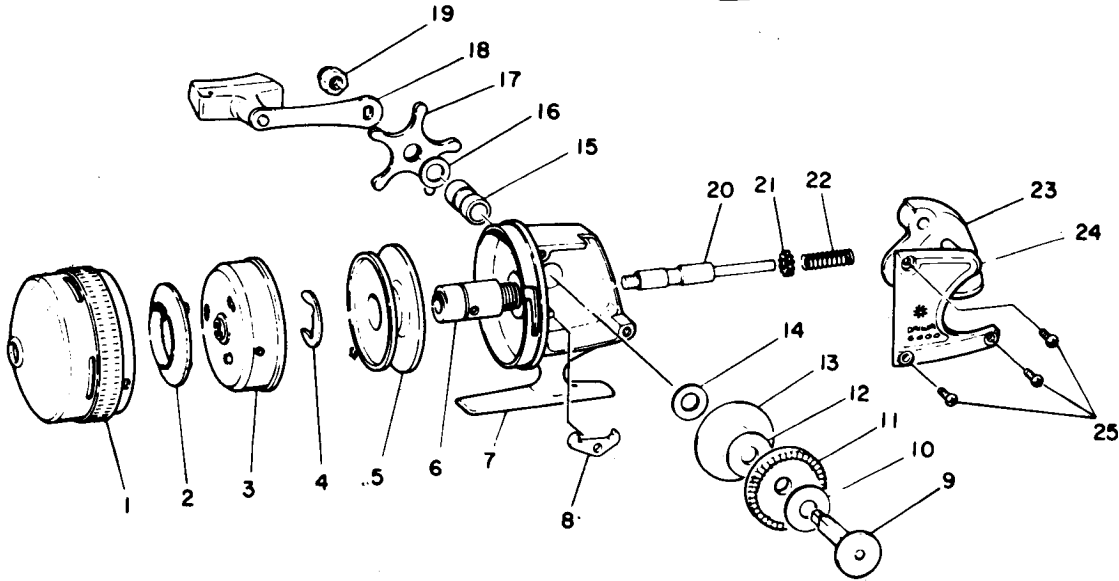

SPINCASTING REEL

6400

SPOOL LINE CAPACITY: 100 YDS., 8 LB. TEST

Key No.	Parts No.	Parts Name	Price	Key No.	Parts No.	Parts Name	Price	Key No.	Parts No.	Parts Name	Price
1	60069612 (A00696)	Front cover	\$2.50	10	63747501	Drag washer A	\$.50	18	60070701 (A00707)	Handle	\$1.25
2	63301611 (3316)	Line stopper	.50	11	64117701 (41177)	Drive gear	1.00	19	63411401 (34114)	Handle nut	.90
3	67350301	Rotor	3.00	12	63726711 (37267)	Drag washer B	.50	20	63918201 (39182)	Main shaft	1.00
4	63200351 (3263e-2)	Spool retainer	.50	13	62802401 (2824)	Anti-reverse gear	.70	21	64012101 (40121)	Pinion	.50
5	65120801 (51208)	Spool	2.25	14	63709920 (3799)	Drag washer C	.50	22	61421211 (14212)	Main shaft spring	.50
6	63810712 (38107)	Shaft metal	1.50	15	63809312 (3899)	Drive gear shaft holder	.75	23	62906601 (2966)	Push button	1.00
7	61914301 (19143)	Body	4.50	16	61506801 (1568)	Star drag spring washer	.50	24	60069701 (A00697)	Body cover	1.75
8	61105801 (1158)	Anti-reverse claw	.50	17	65501713 (5517-1)	Star drag	.75	25	63511101 (35111)	Body cover screw (3 pcs.)	.50
9	60019712 (A00355)	Drive gear shaft	1.50								

ALWAYS SPECIFY MODEL NO., PART NAME & PARTS NO. WHEN ORDERING PARTS
PLEASE ENCLOSE CORRECT AMOUNT FOR PART'S PRICE WHEN ORDERING