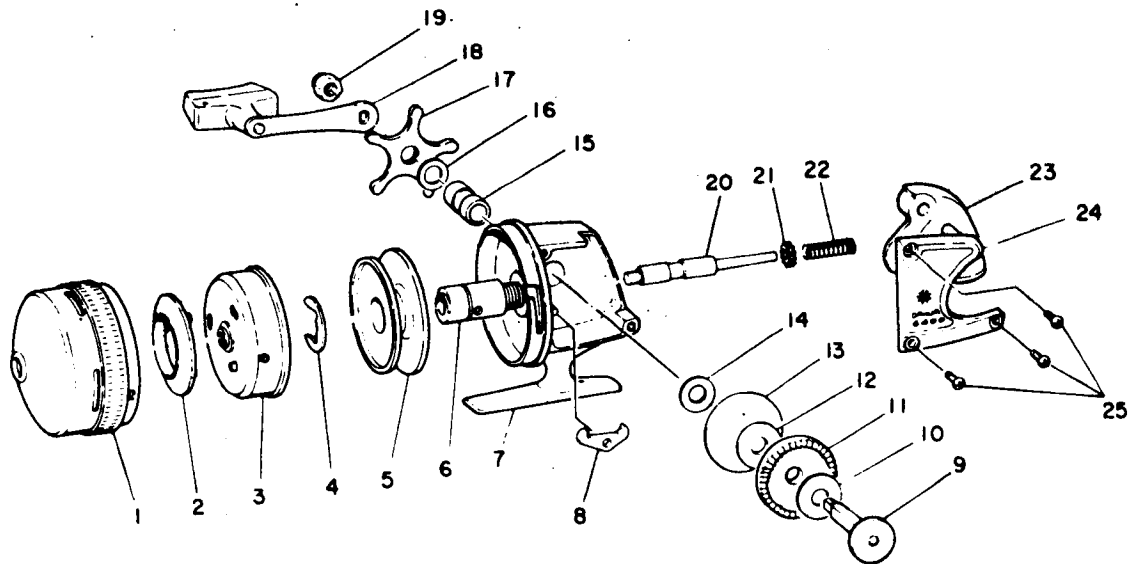

SPINCASTING REEL

6400

SPOOL LINE CAPACITY: 100 YDS., 8 LB. TEST (75m Dia. 0.27mm)

Key No.	Parts No.	Parts Name
1	60069612	Front cover
2	63301611	Line stopper
3	67350301	Rotor
4	63200351	Spool retainer
5	65120801	Spool
6	63810712	Shaft metal
7	61914301	Body
8	61105801	Anti-reverse claw
9	60019712	Drive gear shaft
10	63747501	Drag washer A
11	64117701	Drive gear
12	63726711	Drag washer B
13	62802401	Anti-reverse gear

Key No.	Parts No.	Parts Name
14	63709920	Drag washer C
15	63809312	Drive gear shaft holder
16	61506801	Star drag spring washer
17	65501713	Star drag
18	60070701	Handle
19	63411401	Handle nut
20	63918201	Main shaft
21	64012101	Pinion
22	61421211	Main shaft spring
23	62906601	Push button
24	60069701	Body cover
25	63511101	Body cover screw (3 pcs.)