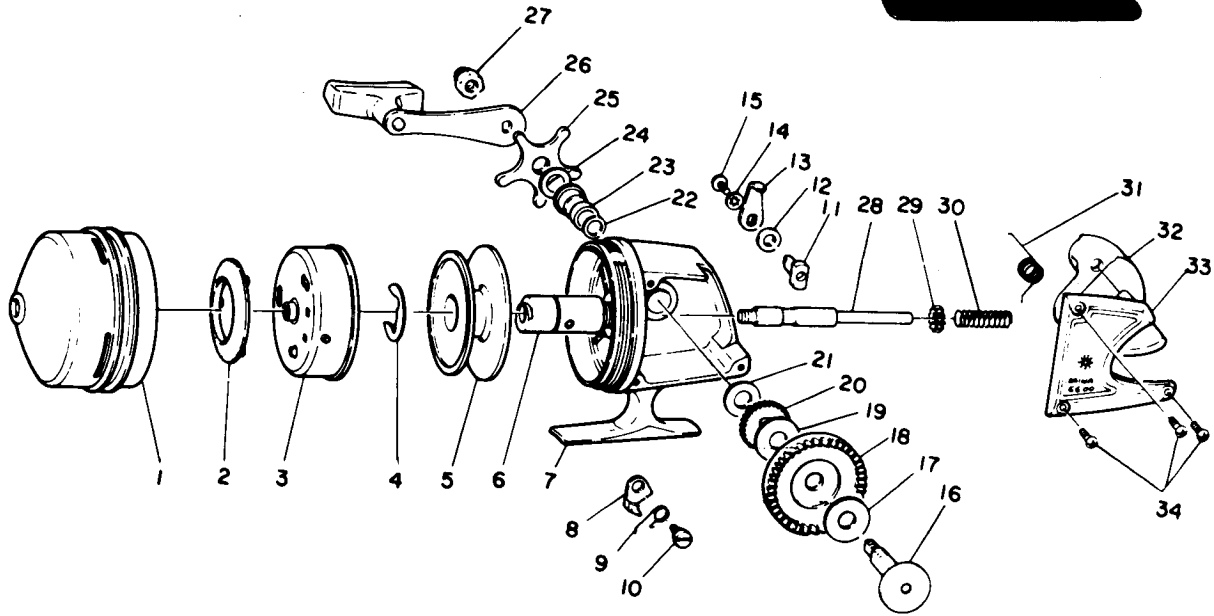

SPINCASTING REEL 6600

SPOOL LINE CAPACITY: 100 YDS., 12 LB. TEST

Key No.	Parts No.	Parts Name	Price	Key No.	Parts No.	Parts Name	Price	Key No.	Parts No.	Parts Name	Price
1	60078301	Front cover	\$3.50	13	65407101 (5471)	Anti-reverse lever	\$.50	24	61506801 (1568)	Star drag spring washer	\$.50
2	63301611 (3316)	Line stopper	.50	14	61603111 (1631)	Anti-reverse lever washer	.50	25	65501601 (5516)	Star drag	1.00
3	60070901 (A00709)	Rotor	3.25	15	63514701 (35147)	Anti-reverse lever screw	.50	26	60069101 (A00691)	Handle	1.75
4	63200352 (3203e-2)	Spool retainer	.50	16	60019712 (A00197)	Drive gear shaft	1.75	27	63411401 (34114)	Handle nut	.50
5	65120201 (51202)	Spool	2.50	17	63747501 (37267)	Drag washer A	.50	28	63917401 (39174)	Main shaft	1.00
6	63810311 (38103)	Shaft metal	2.00	18	64116701 (41167)	Drive gear	1.25	29	64010811 (40108)	Pinion	1.20
7	61914111 (19141-1)	Body	5.25	19	63726711 (37267)	Drag washer B	.50	30	61418321 (14188)	Main shaft spring	.50
8	61105401 (1154)	Anti-reverse claw	.50	20	62802101 (2821)	Anti-reverse gear	.75	31	61418411 (14184)	Push button spring	.50
9	61418201 (14182)	Anti-reverse claw spring	.50	21	63709920 (3799)	Drag washer C	.50	32	62906401 (2964)	Push button	1.25
10	63614501 (36145)	Anti-reverse claw screw	.50	22	63727602 (37276)	Shaft holder washer	.50	33	60070411 (A00704)	Body cover	2.25
11	64607301 (4673)	Anti-reverse cam	.50	23	63809312 (3893)	Drive gear shaft holder	1.00	34	63511101 (35111)	Body cover screw (3 pcs.)	.50
12	61501751 (1517b)	Anti-reverse lever spring washer	.50								

ALWAYS SPECIFY MODEL NO., PART NAME & PARTS NO. WHEN ORDERING PARTS
PLEASE ENCLOSE CORRECT AMOUNT FOR PART'S PRICE WHEN ORDERING