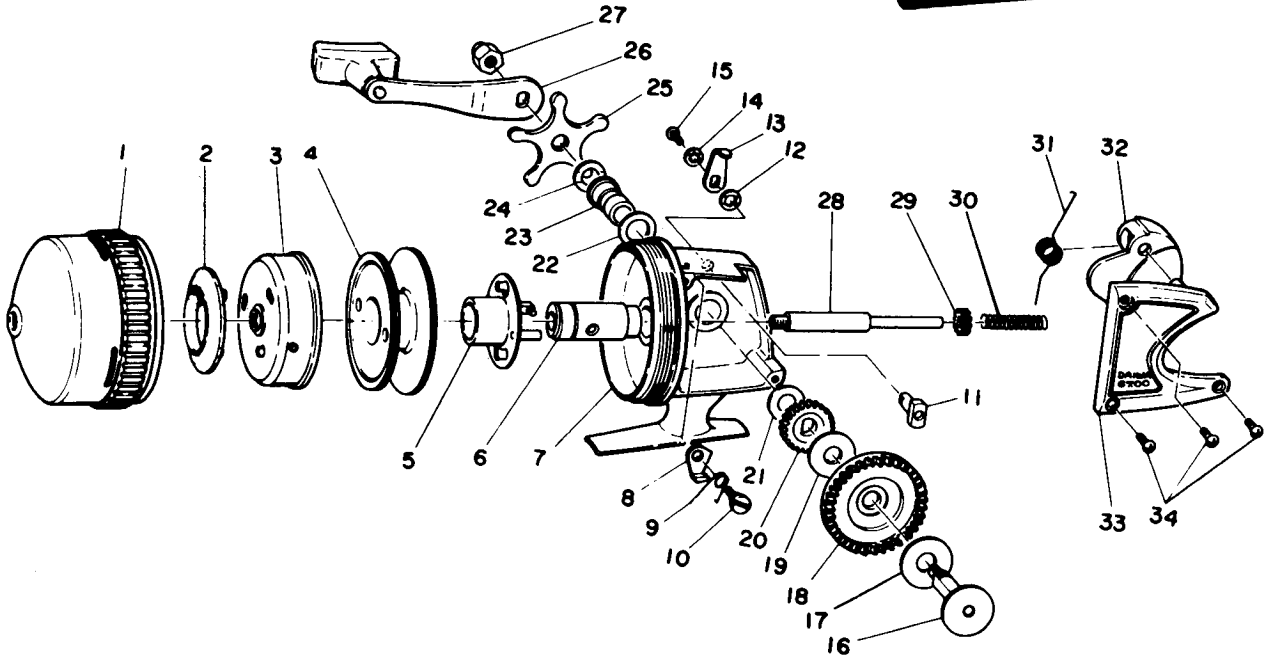

SPINCASTING REEL 6700

SPOOL LINE CAPACITY: 120 YDS., 15 LB. TEST

Key No.	Parts No.	Parts Name	Price	Key No.	Parts No.	Parts Name	Price	Key No.	Parts No.	Parts Name	Price
1	60068021 (A00680)	Front cover	\$5.00	13	65407101 (5471)	Anti-reverse lever	\$.50	24	61506801 (1568)	Star drag spring washer	\$.50
2	63302501 (3325)	Line stopper	.50	14	61603111 (1631)	Anti-reverse lever washer	.50	25	65501601 (5516)	Star drag	1.00
3	60067911 (A00679)	Rotor	3.50	15	63514701 (35147)	Anti-reverse lever screw	.50	26	60069101 (A00691)	Handle	1.75
4	60067821 (A00678)	Spool	2.50	16	60019712 (A00197)	Drive gear shaft	1.75	27	63411401 (34114)	Handle nut	.90
5	60019901 (A00199)	Spool retainer	2.50	17	63747501 (37267)	Drag washer A	.50	28	63918511 (39185)	Main shaft	1.25
6	63811012 (38110)	Shaft metal	2.25	18	64115901 (41159)	Drive gear	2.00	29	64010811 (40108)	Pinion	1.20
7	61914021 (19140)	Body	5.75	19	63726711 (37267)	Drag washer B	.50	30	61418321 (14183)	Main shaft spring	.50
8	61105401 (1154)	Anti-reverse claw	.50	20	62802101 (2821)	Anti-reverse gear	.75	31	61418411 (14184)	Push button spring	.50
9	61418201 (14182)	Anti-reverse claw spring	.50	21	63709920 (3799)	Drag washer C	.50	32	62906401 (2964)	Push button	1.25
10	63614501 (36145)	Anti-reverse claw screw	.50	22	63727602 (37276)	Shaft holder washer	.50	33	60068101 (A00681)	Body cover	2.25
11	64607301 (4673)	Anti-reverse cam	.50	23	63809312 (3893)	Drive gear shaft holder	1.00	34	63511101 (35111)	Body cover screw (3 pcs.)	.50
12	61501751 (1517b)	Anti-reverse lever spring washer	.50								

ALWAYS SPECIFY MODEL NO., PART NAME & PARTS NO. WHEN ORDERING PARTS
PLEASE ENCLOSE CORRECT AMOUNT FOR PART'S PRICE WHEN ORDERING