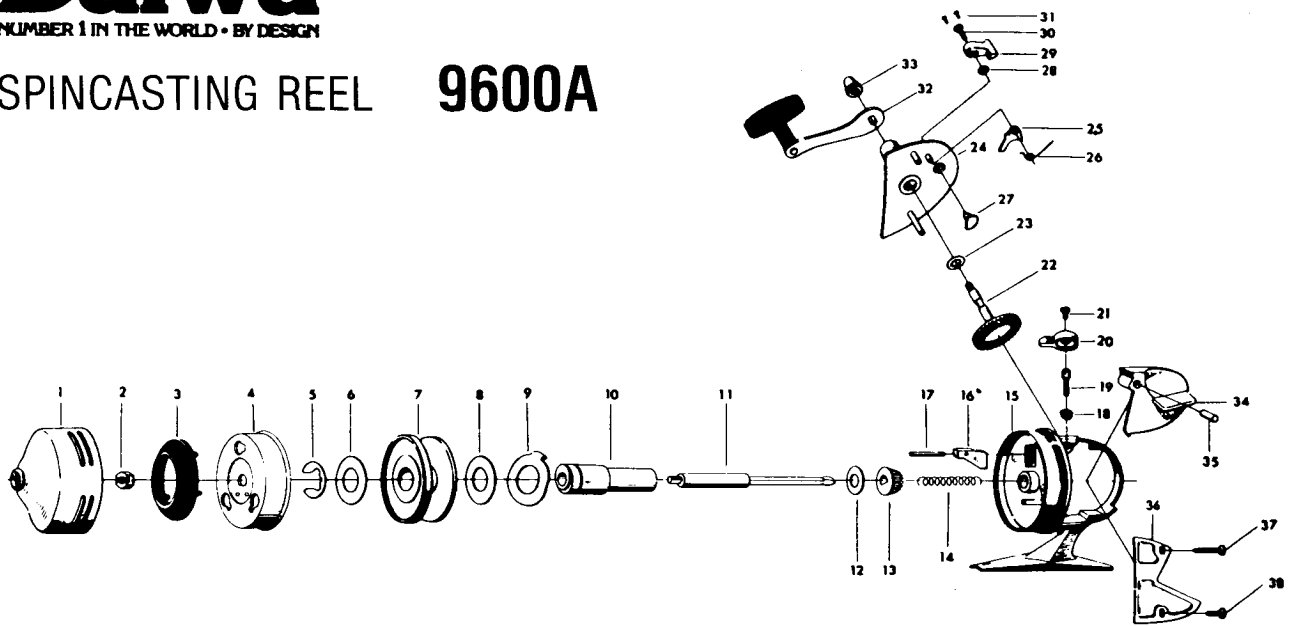

SPINCASTING REEL **9600A**

SPOOL LINE CAPACITY: 100 YDS., 8 LB. TEST (90m. 3.6kg)

Key No.	Parts No.	Parts Name	Price Per Piece	Key No.	Parts No.	Parts Name	Price Per Piece
1	6-005-4201	Front cover	\$2.70	20	6-540-0212	Brake adjusting handle	\$ .60
2	6-340-9211	Rotor nut	.20	21	6-351-0901	Brake handle screw	.10
3	6-330-0111	Line stopper	.25	22	6-411-0021	Drive gear	1.10
4	6-005-6911	Rotor	2.45	23	6-370-0352	Drive gear washer	.10
5	6-320-0351	Spool retainer	.15	24	6-000-5641	Body cover A	3.80
6	6-370-0414	Spool washer	.10	25	6-110-1041	Anti-reverse claw	.10
7	6-510-2962	Spool	2.00	26	6-140-0171	Anti-reverse claw spring	.10
8	6-370-0414	Spool washer	.10	27	6-460-3801	Anti-reverse cam	.50
9	6-150-0111	Drag adjusting plate	.40	28	6-150-1751	Anti-reverse lever spring washer	.10
10	6-380-0161	Shaft metal	1.15	29	6-540-3801	Anti-reverse lever	.55
11	6-390-0151	Main shaft	1.00	30	6-351-0901	Anti-reverse lever screw	.10
12	6-370-0221	Pinion gear washer	.10	31	6-351-0801	Screw	.10
13	6-400-7211	Pinion	.25	32	6-003-0101	Handle	1.40
14	6-141-2621	Main shaft spring	.10	33	6-340-9611	Handle nut	.30
15	6-006-7411	Body	4.75	34	6-290-2811	Push button	.75
16	6-430-0101	Brake lever	.35	35	6-500-4001	Push button sleeve	.25
17	6-120-0111	Brake lever pin	.10	36	6-005-7301	Body cover	1.20
18	6-140-6411	Brake handle spring	.10	37	6-351-6301	Body cover screw (long)	.10
19	6-360-5321	Lever screw	.25	38	6-351-0701	Body cover screw (short)	.10