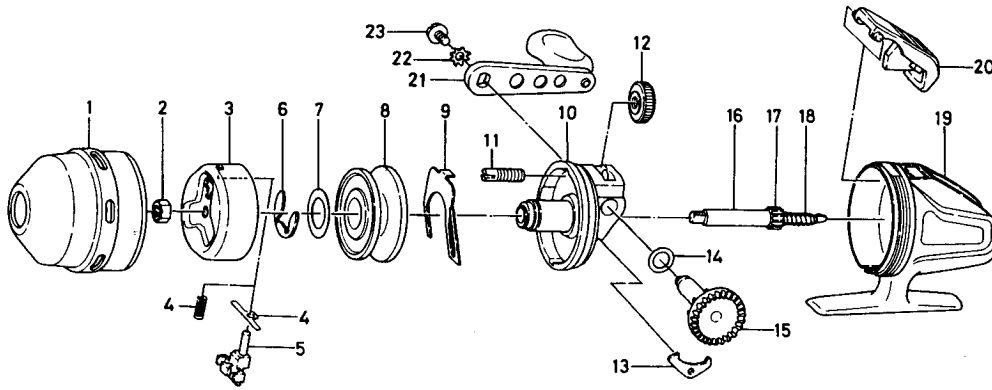

# SPINCASTING REEL AC120

Key No.	Parts No.	Parts Name	Key No.	Parts No.	Parts Name
1	B79-7401	Front cover	13	770-0501	Anti-reverse claw
2	B55-4001	Rotor nut	14	373-0100	Drive gear washer
3	B81-1301	Rotor	15	B08-6301	Drive gear
4	142-5111	Pick up pin spring	16	B08-6601	Main shaft
5	B08-8205	Pick up pin	17	B08-6701	Pinion gear
6	320-0351	Spool retainer	18	141-2521	Main shaft spring
7	370-4512	Spool washer	19	B82-6001	Body
8	B81-1101	Spool	20	B80-3801	Push button
9	B61-0501	Drag adjusting plate	21	B80-4701	Handle
10	B81-1001	Set plate	22	160-8001	Handle washer
11	470-1302	Drag adjusting screw	23	B08-7301	Handle screw
12	B60-9201	Drag adjusting dial			

Sold as one unit  
B08-6501  
Main shaft assembly