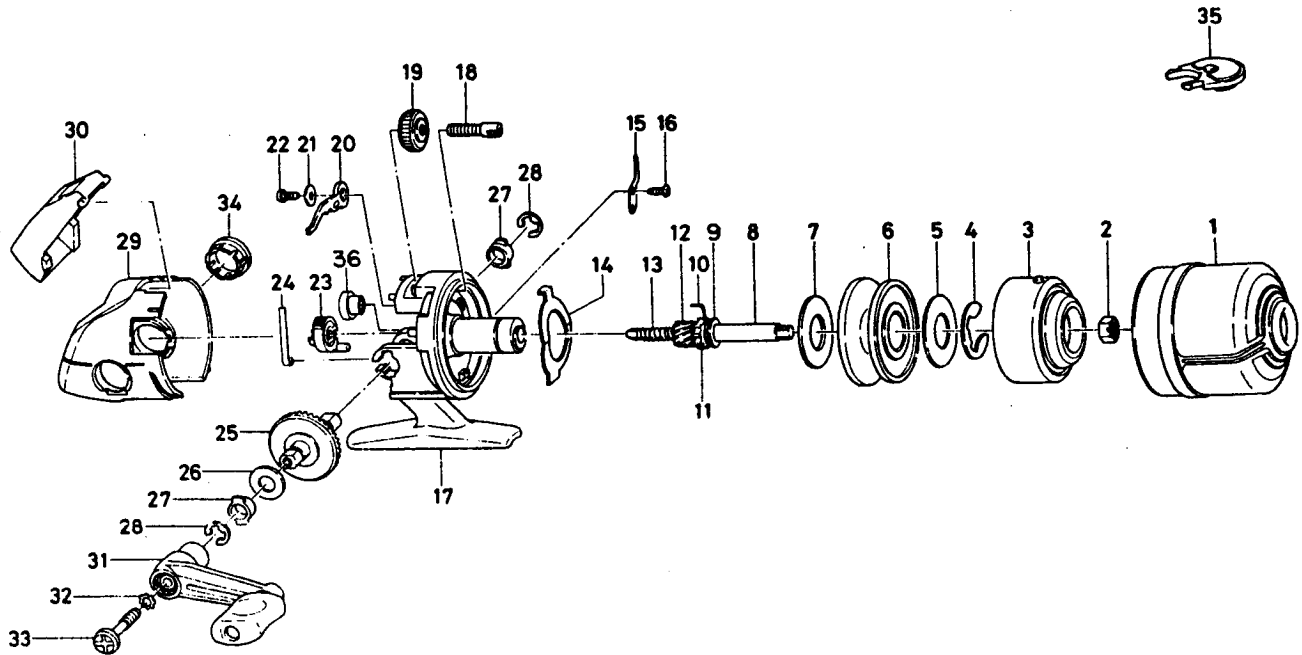

# SPINCASTING REEL AG100

Key No.	Parts No.	Parts Name
1	K00-4601	Front cover
2	B55-4001	Rotor nut
3	K00-4002	Rotor
4	320-0351	Spool retainer
5	370-0412	Drag washer
6	B61-0303	Spool
7	370-0412	Drag washer
8	K00-3401	Main shaft
9	371-6903	Washer
10	K00-2701	Anti-reverse pawl spring
11	K00-2801	Anti-reverse ratchet
12	402-6401	Pinion gear
13	142-7712	Main shaft spring
14	151-6501	Drag plate
15	030-6001	Click pawl
16	B93-3001	Click pawl screw
17	K00-3901	Body
18	363-5911	Drag screw

Key No.	Parts No.	Parts Name
19	B60-9202	Dial
20	K00-0901	Anti-reverse pawl
21	K00-1001	Anti-reverse pawl washer
22	B93-3001	Anti-reverse pawl screw
23	K00-1101	Anti-reverse-lever
24	K00-1201	Anti-reverse-lever spring
25	K00-2901	Drive gear
26	370-9900	Drive gear washer
27	K00-7001	Bushing
28	B01-3101	Bushing retainer
29	K00-3802	Side cover
30	K00-0301	Push button
31	K00-1301	Handle assembly
32	160-8101	Handle lock washer
33	K00-5901	Handle lock screw
34	K00-0701	Handle screw cap
35	K00-2201	Line snubber
36	K00-7201	Bushing