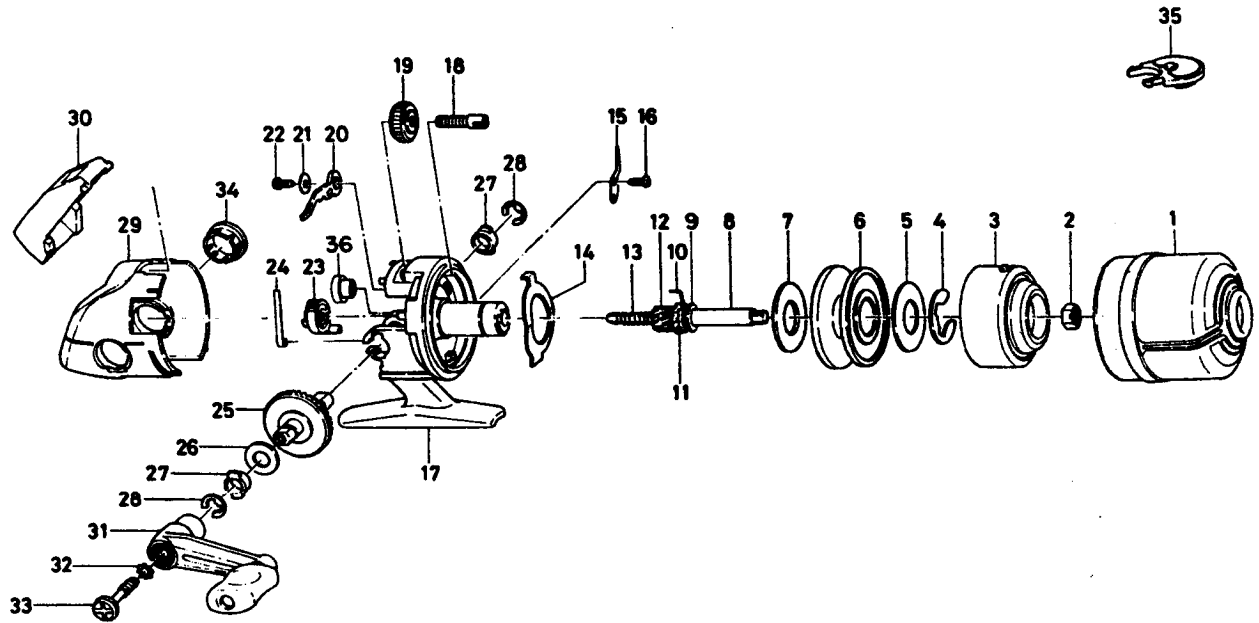

SPINCASTING REEL **AG120**

Key No.	Parts No.	Parts Name	Key No.	Parts No.	Parts Name
1	K00-6801	Front cover	19	B60-9202	Dial
2	B55-4001	Rotor nut	20	K00-5501	Anti-reverse pawl
3	K00-6202	Rotor	21	K00-1001	Anti-reverse pawl washer
4	320-0351	Spool retainer	22	B93-3001	Anti-reverse pawl screw
5	370-0412	Drag washer	23	K00-1101	Anti-reverse-lever
6	B81-1102	Spool	24	K00-1201	Anti-reverse-lever spring
7	370-0412	Drag washer	25	K00-2901	Drive gear
8	K00-7101	Main shaft	26	370-9900	Drive gear washer
9	371-6903	Washer	27	K00-7001	Bushing
10	K00-2701	Anti-reverse pawl spring	28	B01-3101	Bushing retainer
11	K00-2801	Anti-reverse ratchet	29	K00-4902	Side cover
12	402-6401	Pinion gear	30	K00-5101	Push button
13	142-7712	Main shaft spring	31	K00-6001	Handle assembly
14	151-6731	Drag plate	32	160-8101	Handle lock washer
15	030-6001	Click pawl	33	K00-5901	Handle lock screw
16	B93-3001	Click pawl screw	34	K00-0601	Handle screw cap
17	K00-5401	Body	35	K00-2201	Line snubber
18	363-5911	Drag screw	36	K00-7201	Bushing