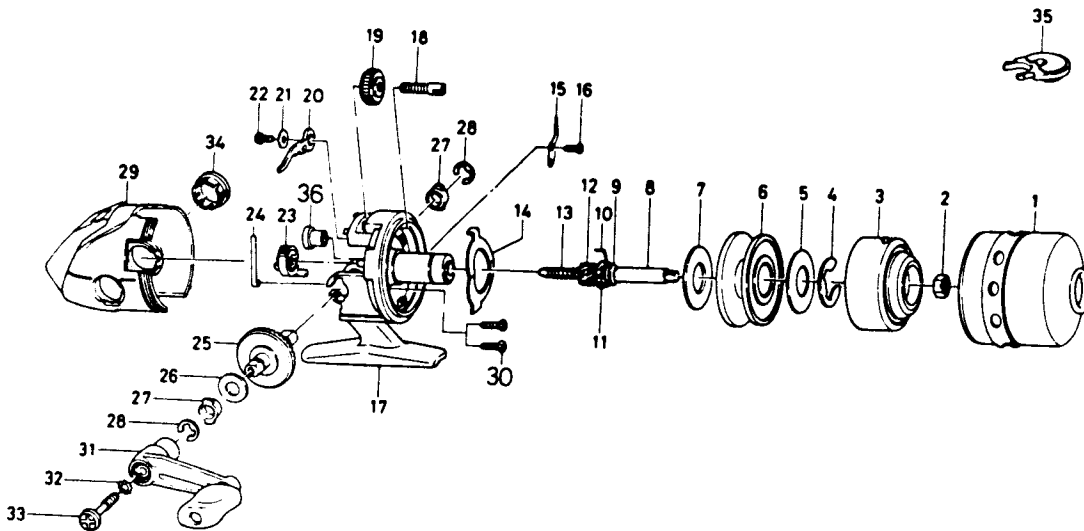

SPINCASTING REEL **AG120A**

Key No.	Parts No.	Parts Name	key No.	Parts No.	Parts Name
1	K06-0602	Front cover	19	B60-9202	Dial
2	B55-4001	Rotor nut	20	K00-5501	Anti-reverse pawl
3	K00-6202	Rotor	21	K00-1001	Anti-reverse pawl washer
4	320-0351	Spool retainer	22	B93-3001	Anti-reverse pawl screw
5	370-0412	Drag washer	23	K00-1101	Anti-reverse-lever
6	B81-1103	Spool	24	K00-1201	Anti-reverse-lever spring
7	370-0412	Drag washer	25	K00-2901	Drive gear
8	K06-0501	Main shaft	26	370-9900	Drive gear washer
9	371-6903	washer	27	K00-7001	Bushing
10	K00-2701	Anti-reverse pawl spring	28	B01-3101	Bushing retainer
11	K00-2801	Anti-reverse ratchet	29	K06-2402	Side cover
12	402-6401	Pinion gear	30	K06-2701	Side cover screw
13	142-7712	Main shaft spring	31	K00-6001	Handle assembly
14	151-6731	Drag plate	32	160-8101	Handle lock washer
15	030-6001	Click pawl	33	K00-5901	Handle lock screw
16	B93-3001	Click pawl screw	34	K00-0601	Handle screw cap
17	K06-1001	Body	35	K00-2201	Line snubber
18	K06-2801	Drag Screw	36	K00-7201	Bushing