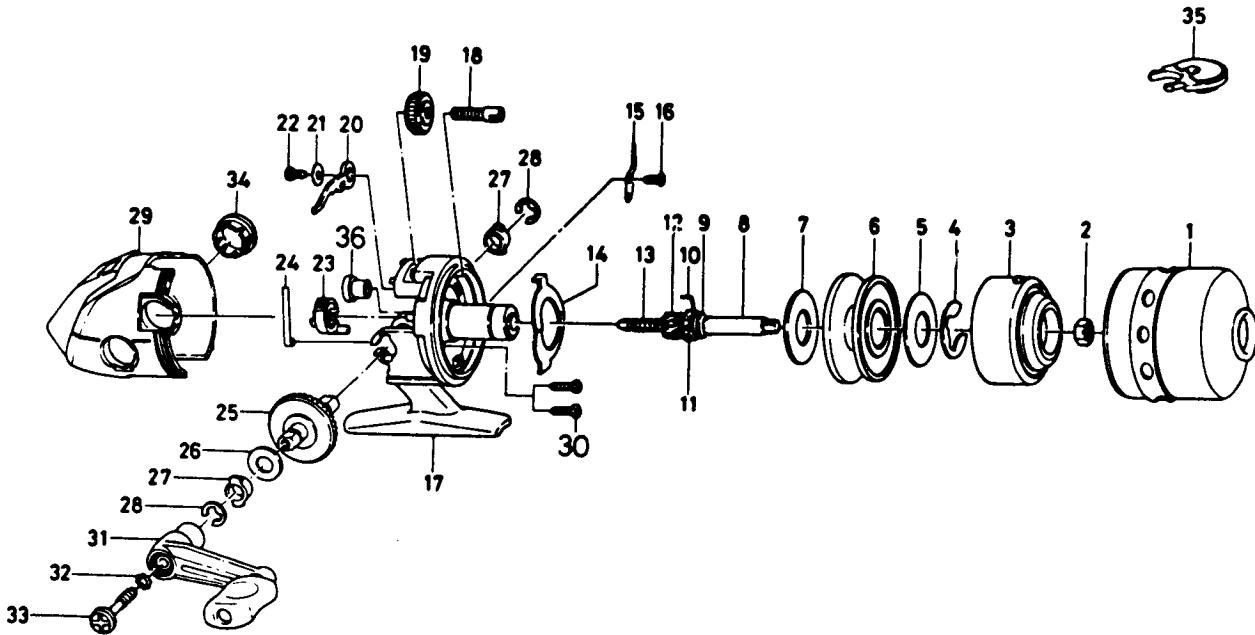

SPINCASTING REEL — AG120X

Key				Key			
No.	Part No.	Part Name	Price	No.	Part No.	Part Name	Price
1	K09-9102	Front cover	5.50	19	B60-9202	Dial	.80
2	B55-4001	Rotor nut	.50	20	K00-5501	Anti-reverse pawl	.55
3	K00-6202	Rotor	5.25	21	K00-1001	Anti-reverse pawl washer	.35
4	320-0351	Spool retainer	.40	22	B93-3001	Anti-reverse pawl screw	.45
5	370-0412	Drag washer	.40	23	K00-1101	Anti-reverse lever	.60
6	B81-1103	Spool	3.25	24	K00-1201	Anti-reverse lever spring	.55
7	370-0412	Drag washer	.40	25	K00-2901	Drive gear	1.65
8	K06-0501	Main shaft	1.15	26	370-9900	Drive gear washer	.45
9	371-6903	Washer	6.80	27	K00-7001	Bushing	.50
10	K00-2701	Anti-reverse pawl spring	.55	28	B01-3101	Bushing retainer	.40
11	K00-2801	Anti-reverse ratchet	.95	29	K09-9401	Side cover	3.70
12	402-6401	Pinion gear	1.40	30	K06-2701	Side cover screw	.40
13	142-7712	Main shaft spring	.55	31	K00-6001	Handle assembly	2.90
14	151-6731	Drag plate	1.00	32	160-8101	Handle lock washer	.45
15	030-6001	Click pawl	.45	33	K00-5901	Handle lock screw	.70
16	B93-3001	Click pawl screw	.45	34	K00-0601	Handle screw cap	.40
17	K06-1001	Body	3.30	35	K00-2201	Line snubber	.40
18	K06-2801	Drag screw	.50	36	K00-7201	Bushing	.50