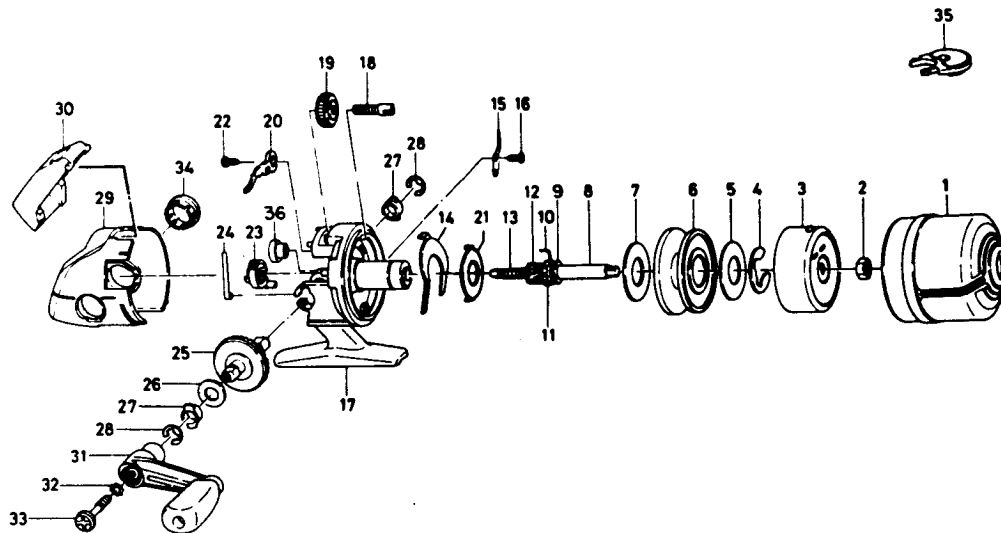

SPINCASTING REEL **AG170**

Key No.	Parts No.	Parts Name	Key No.	Parts No.	Parts Name
1	K03-6201	Front cover	19	B08-7401	Dial
2	B55-4001	Rotor nut	20	K03-4401	Anti-reverse pawl
3	K03-5602	Rotor	21	376-0401	Drag spring washer
4	320-0351	Spool retainer	22	B84-2102	Anti-reverse pawl screw
5	370-0412	Drag washer	23	K00-1101	Anti-reverse-lever
6	K03-5501	Spool	24	K00-1201	Anti-reverse-lever spring
7	370-0412	Drag washer	25	K03-5001	Drive gear
8	K03-4901	Main shaft	26	370-9900	Drive gear washer
9	371-6903	washer	27	K00-7001	Bushing
10	K00-2701	Anti-reverse pawl spring	28	B01-3101	Bushing retainer
11	K00-2801	Anti-reverse ratchet	29	K03-4002	Side cover
12	402-6701	Pinion gear	30	K03-4201	Push button
13	142-7712	Main shaft spring	31	K03-5101	Handle assembly
14	B30-7501	Drag plate	32	160-8101	Handle lock washer
15	030-6001	Click pawl	33	K03-5401	Handle lock screw
16	B93-3001	Click pawl screw	34	K00-0601	Handle screw cap
17	K03-4301	Body	35	K03-6301	Line snubber
18	K03-4501	Drag screw	36	K00-7201	Bushing