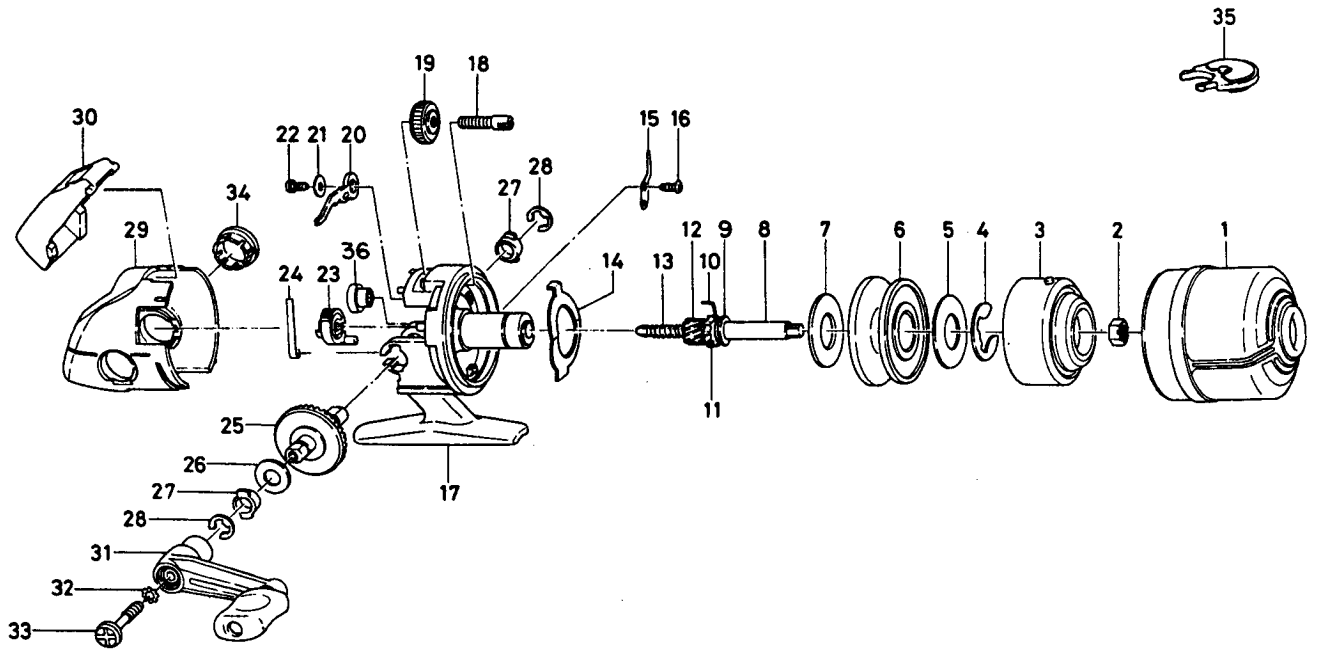

SPINCASTING REEL AG80

Key No.	Parts No.	Parts Name	Key No.	Parts No.	Parts Name
1	K00-3501	Front cover	19	B60-9202	Dial
2	B55-4001	Rotor nut	20	K00-0901	Anti-reverse pawl
3	K00-1702	Rotor	21	K00-1001	Anti-reverse pawl washer
4	320-0351	Spool retainer	22	B93-3001	Anti-reverse pawl screw
5	370-0412	Drag washer	23	K00-1101	Anti-reverse-lever
6	361-2003	Spool	24	K00-1201	Anti-reverse-lever spring
7	370-0412	Drag washer	25	K00-2901	Drive gear
8	K00-3401	Main shaft	26	370-9900	Drive gear washer
9	371-6903	Washer	27	K00-7001	Bushing
10	K00-2701	Anti-reverse pawl spring	28	B01-3101	Bushing retainer
11	K00-2801	Anti-reverse ratchet	29	K00-0102	Side cover
12	402-6401	Pinion gear	30	K00-0301	Push button
13	142-7712	Main shaft spring	31	K00-1301	Handle assembly
14	151-6501	Drag plate	32	160-8101	Handle lock washer
15	030-6001	Click pawl	33	K00-5901	Handle lock screw
16	B93-3001	Click pawl screw	34	K00-0601	Handle screw cap
17	K00-0801	Body	35	K00-2201	Line snubber
18	363-5911	Drag screw	36	K00-7201	Bushing