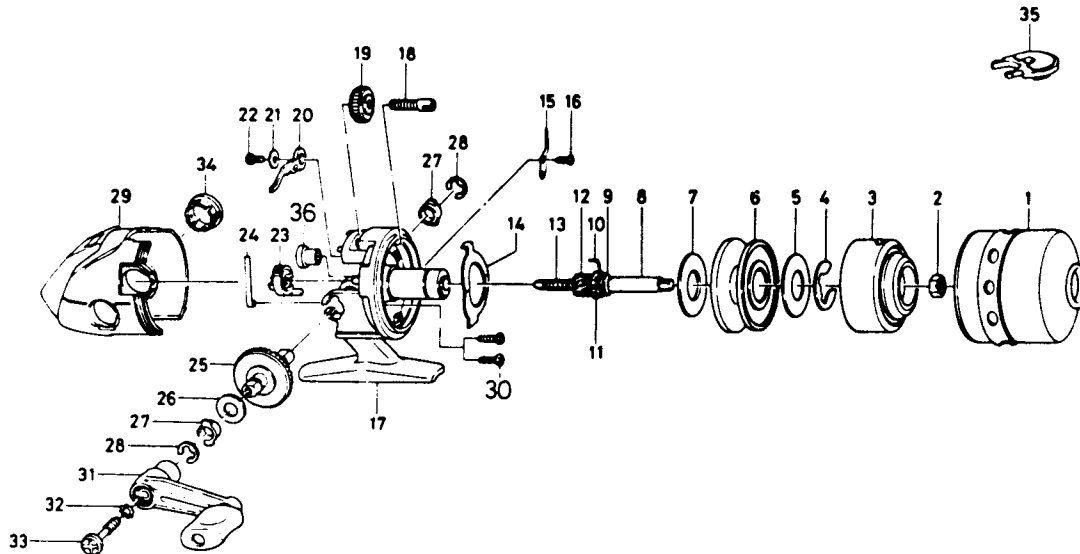

SPINCASTING REEL AG80A/100A

Key No.	Parts No.	Parts Name
1	K06-1102	Front cover
2	B55-4001	Rotor nut
3	K03-8602	Rotor
4	320-0351	Spool retainer
5	370-0412	Drag washer
6	B61-2005	Spool
7	370-0412	Drag washer
8	K06-0101	Main shaft
9	371-6903	washer
10	K00-2701	Anti-reverse pawl spring
11	K00-2801	Anti-reverse ratchet
12	402-6401	Pinion gear
13	142-7712	Main shaft spring
14	151-6501	Drag plate
15	030-6001	Click pawl
16	B93-3001	Click pawl screw
17	K05-9501	Body
18	K06-2801	Drag Screw
19	B60-9202	Dial
20	K00-0901	Anti-reverse pawl
21	K00-1001	Anti-reverse pawl washer
22	B93-3001	Anti-reverse pawl screw

key No.	Parts No.	Parts Name
23	K00-1101	Anti-reverse-lever
24	K00-1201	Anti-reverse-lever spring
25	K00-2901	Drive gear
26	370-9900	Drive gear washer
27	K00-7001	Bushing
28	B01-3101	Bushing retainer
29	K05-9102	Side cover
30	K05-3401	Side cover screw
31	K00-1301	Handle assembly
32	160-8101	Handle lock washer
33	K00-5901	Handle lock screw
34	K00-0601	Handle screw cap
35	K00-2201	Line snubber
36	K00-7201	Bushing

AG100A Special Parts

1	K06-3202	Front cover
3	K00-4006	Rotor
6	B61-0304	Spool
17	K06-3001	Body
29	K06-3302	Side cover
30	K06-2701	Side cover screw