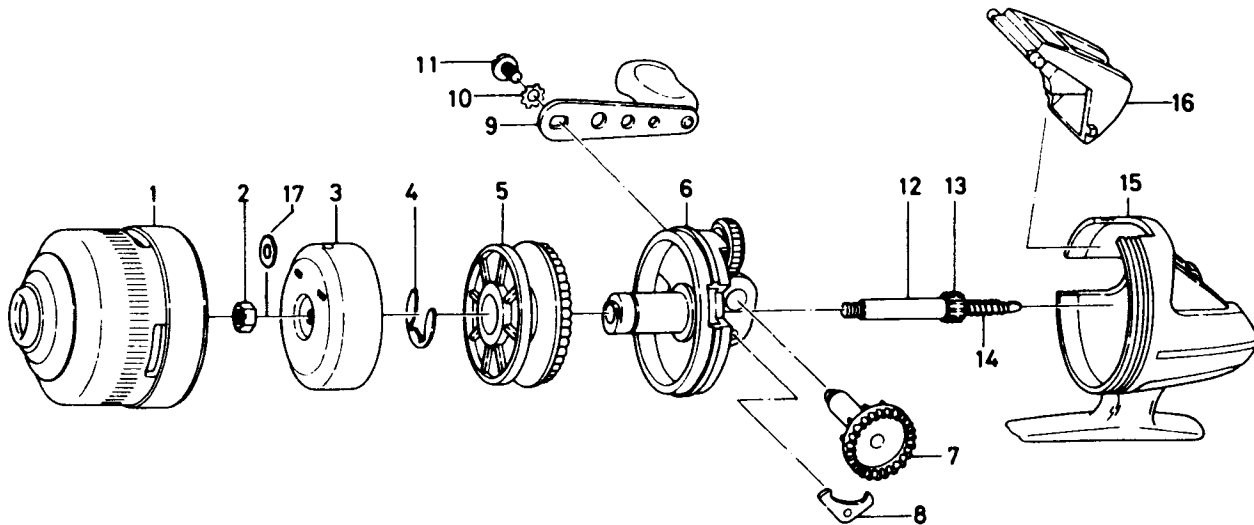

SPINCASTING REEL — D60

Key No. 12-14
B94-4401 Main shaft assembly 3.05

Key No.	Part No.	Part Name	Price
1	E42-4901	Front cover	1.10
2	L90-4201	Rotor nut	.40
3	B94-7301	Rotor assembly	1.55
4	320-0351	Spool retainer	.40
5	B94-5301	Spool	2.75
6	B94-4701	Set plate	1.55
7	B94-5101	Drive gear	.75
8	770-0501	Anti-reverse pawl	.65

Key No.	Part No.	Part Name	Price
9	B08-7101	Handle assembly	1.70
11	E40-3301	Handle lock screw	.50
12	B94-4501	Main shaft	.90
13	B94-4601	Pinion gear	.95
14	144-0701	Main shaft spring	.55
15	E35-8502	Body	1.25
16	E42-4701	Push button	.95
17	L90-4301	Spacer	.35