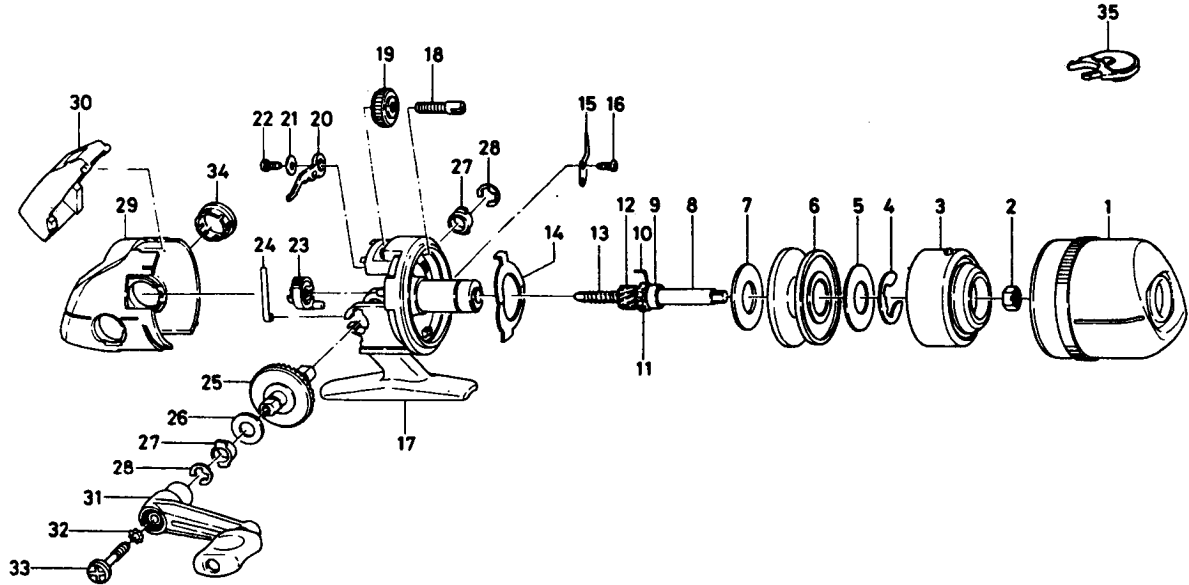

# SPINCASTING REEL G120

Key No.	Parts No.	Parts Name	Key No.	Parts No.	Parts Name
1	K00-6401	Front cover	19	B60-9202	Dial
2	B55-4001	Rotor nut	20	K00-5501	Anti-reverse pawl
3	K00-6201	Rotor	21	K00-1001	Anti-reverse pawl washer
4	320-0351	Spool retainer	22	B93-3001	Anti-reverse pawl screw
5	370-0412	Drag washer	23	K00-1101	Anti-reverse-lever
6	B81-1102	Spool	24	K00-1201	Anti-reverse-lever spring
7	370-0412	Drag washer	25	K00-2901	Drive gear
8	K00-5701	Main shaft	26	370-9900	Drive gear washer
9	K00-2601	Ball bearing	27	K00-7001	Bushing
10	K00-2701	Anti-reverse pawl spring	28	B01-3101	Bushing retainer
11	K00-2801	Anti-reverse ratchet	29	K00-4901	Side cover
12	402-6401	Pinion gear	30	K00-5001	Push button
13	142-7712	Main shaft spring	31	K00-6001	Handle assembly
14	151-6731	Drag plate	32	160-8101	Handle lock washer
15	030-6001	Click pawl	33	K00-5901	Handle lock screw
16	B93-3001	Click pawl screw	34	K00-0601	Handle screw cap
17	K00-5401	Body	35	K00-2201	Line snubber
18	363-5911	Drag screw			